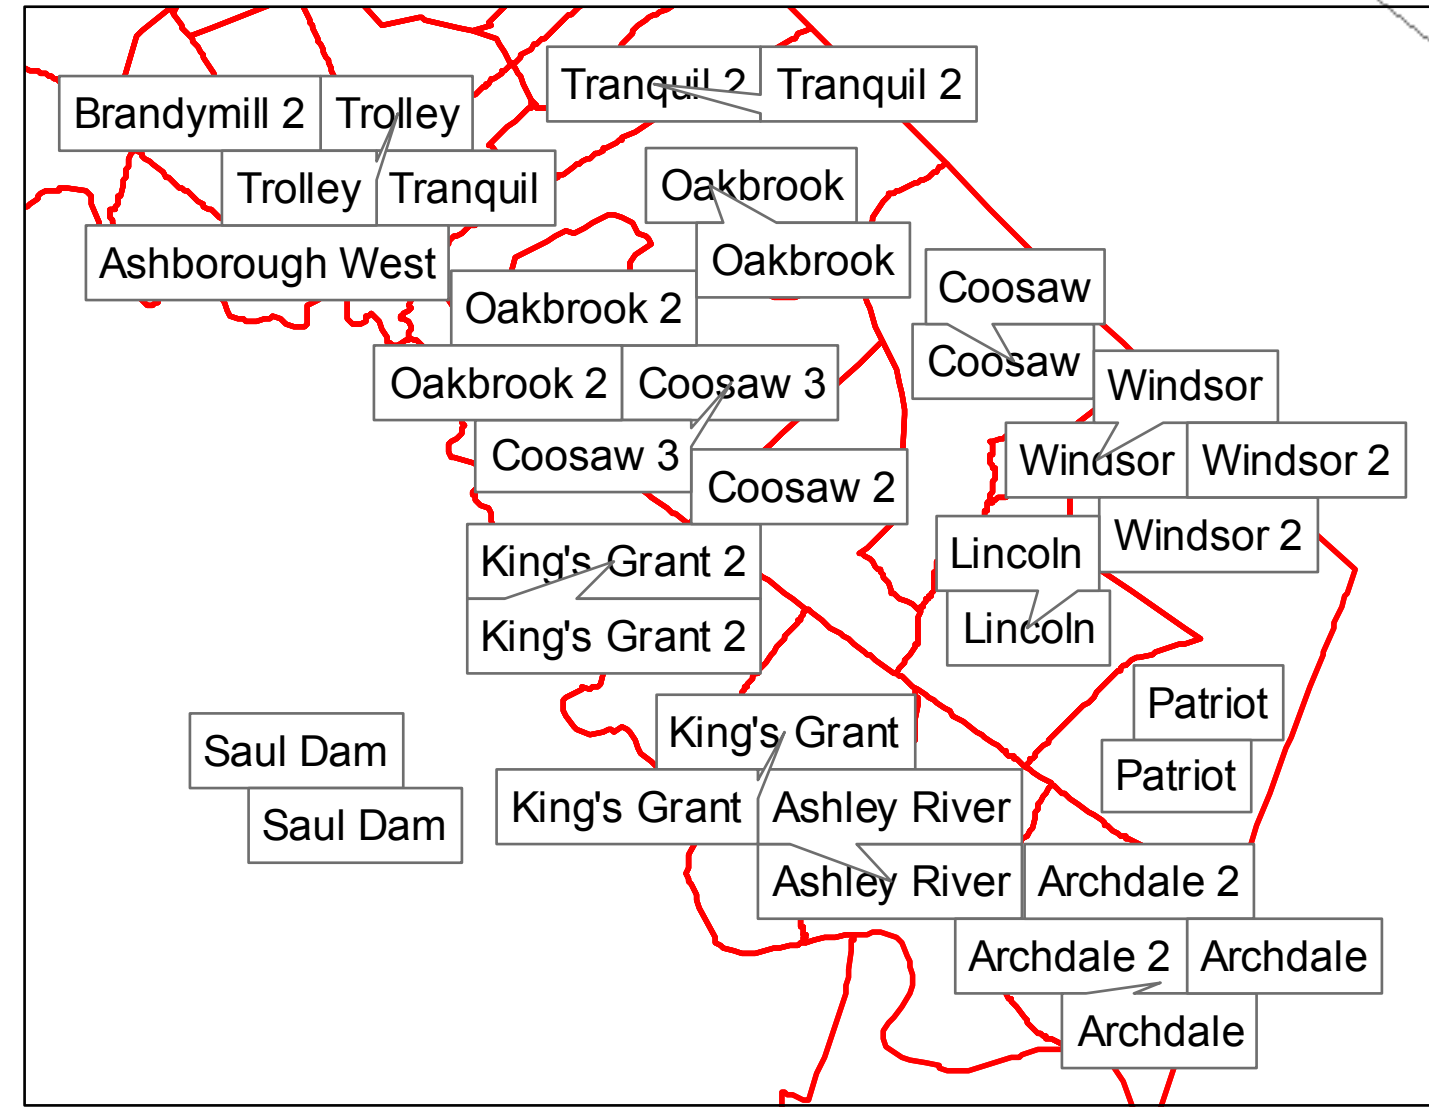

# Dorchester County, SC - Summerville District 2

SUMMERVILLE

RIDGEVILLE

NORTH CHARLESTON

Miles/Jamison