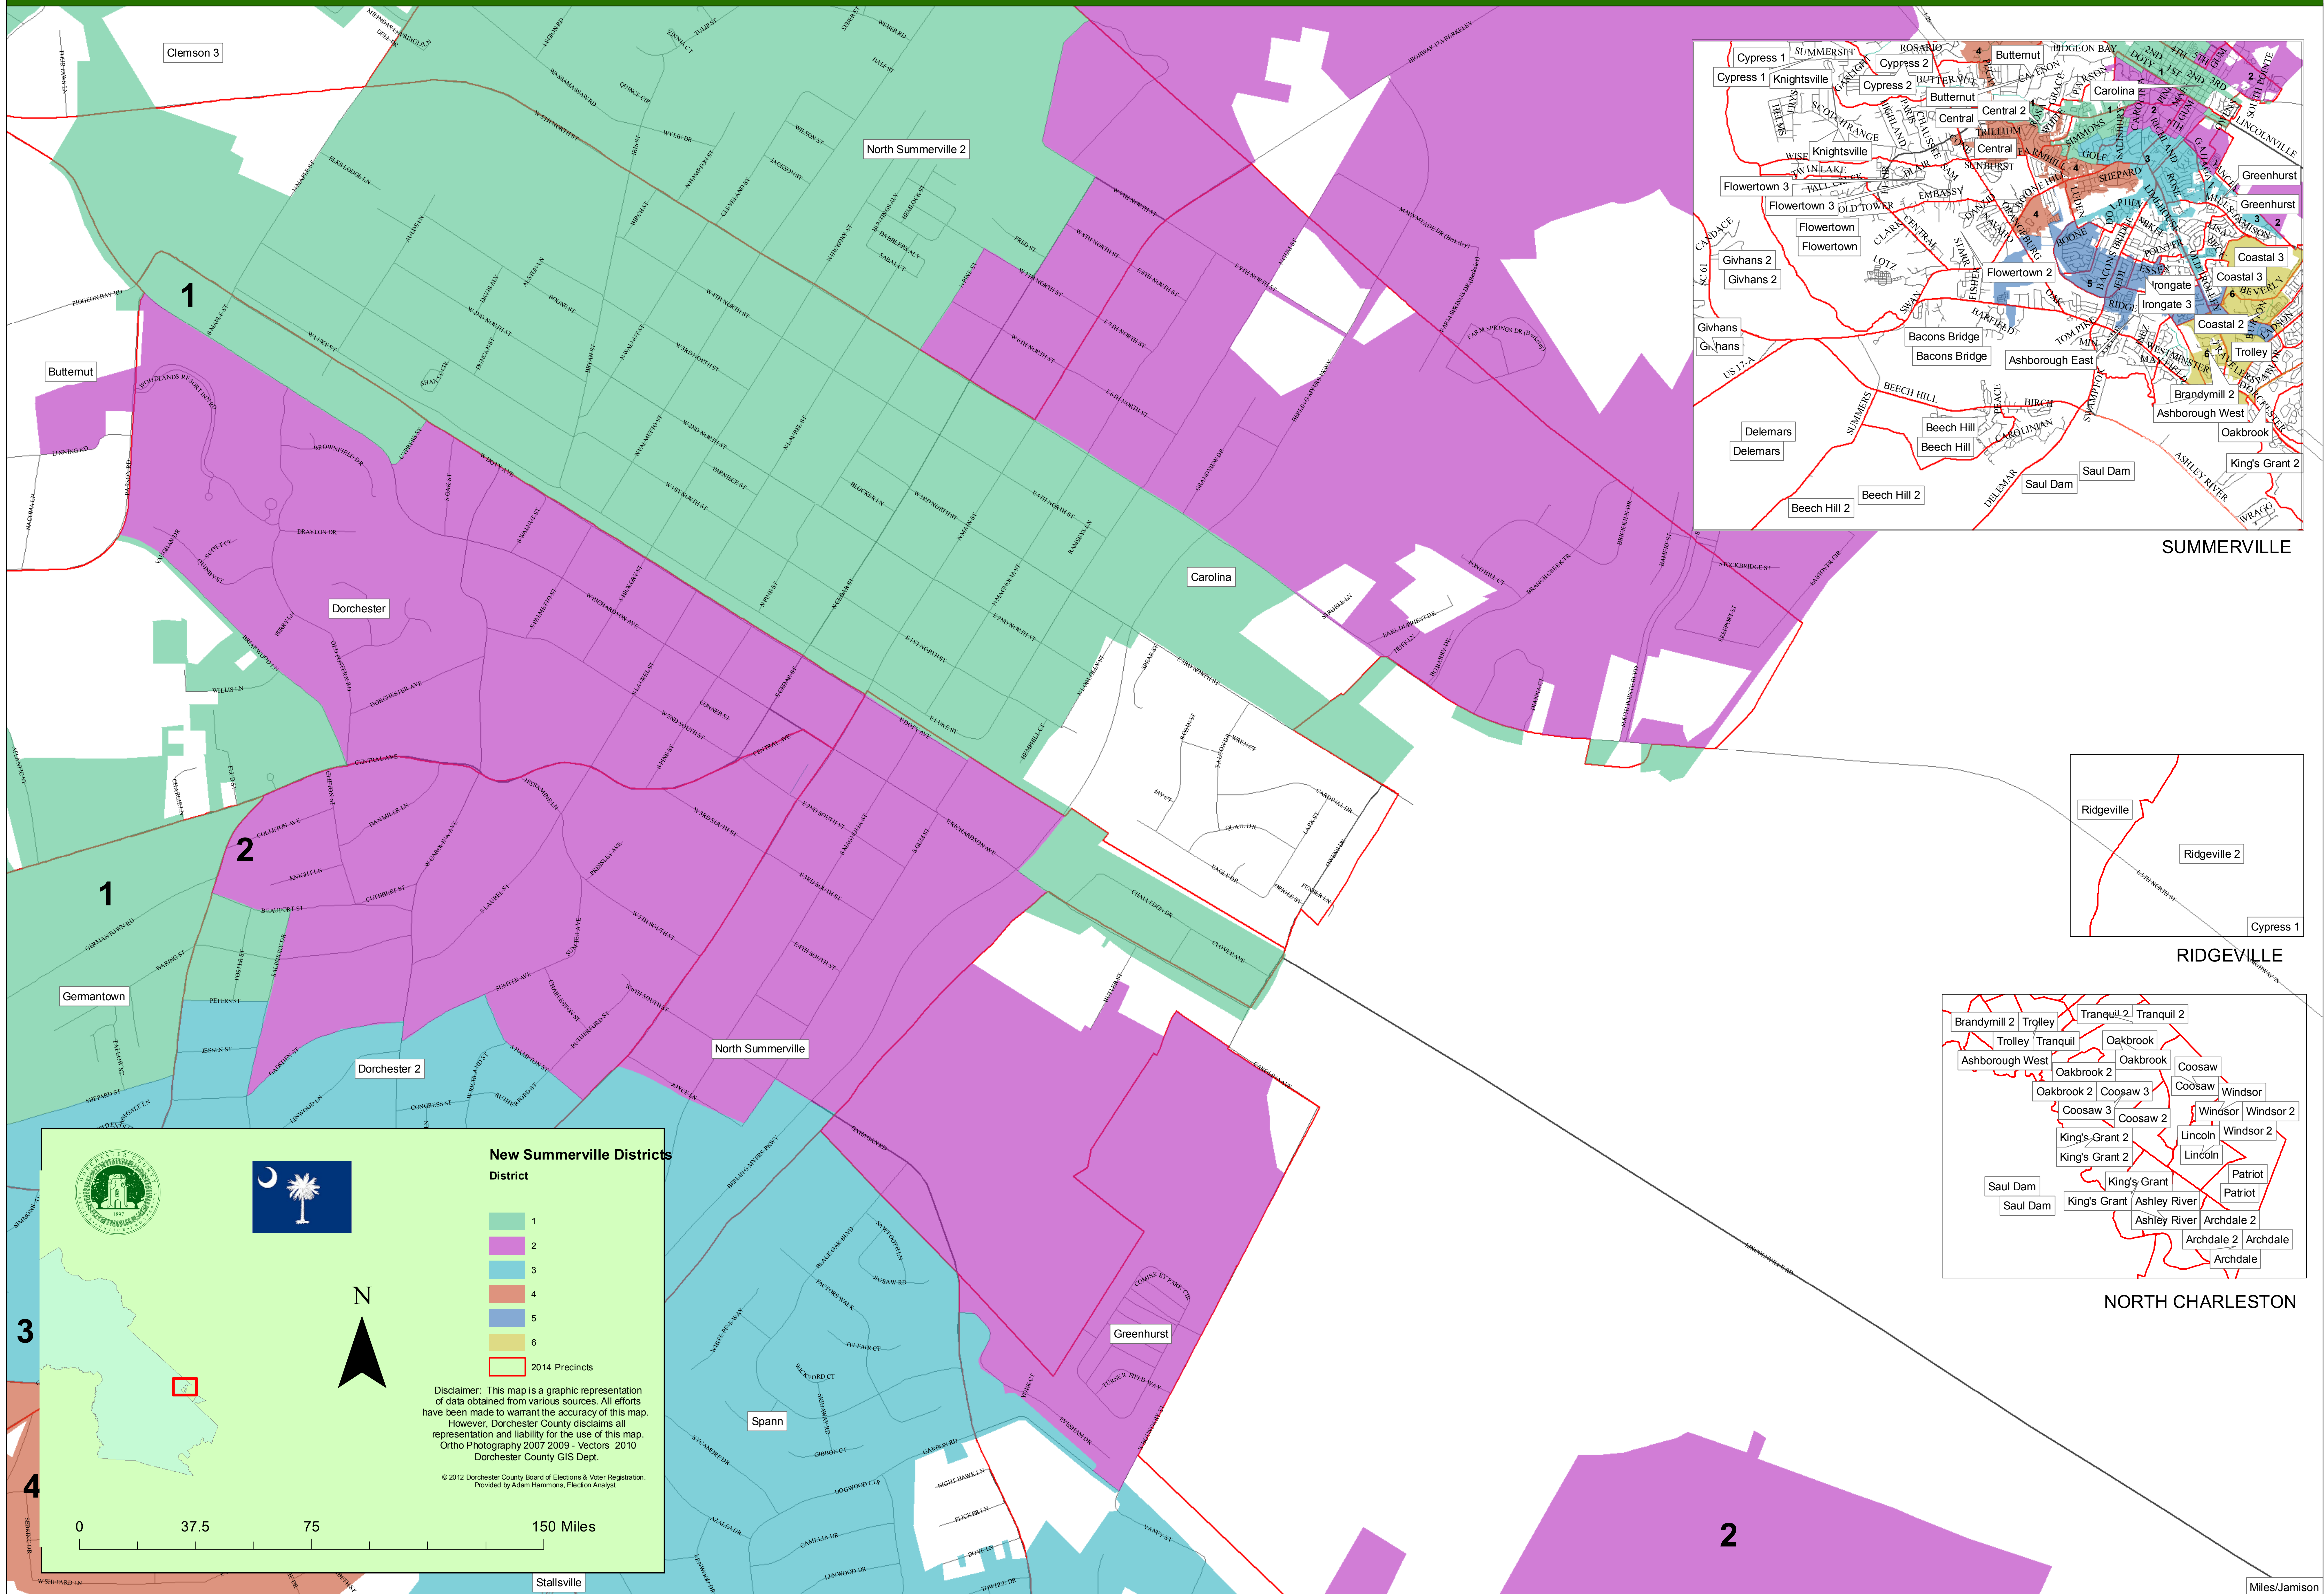

# Dorchester County, SC - Summerville District 2

SUMMERVILLE

RIDGEVILLE

NORTH CHARLESTON

Miles/Jamison