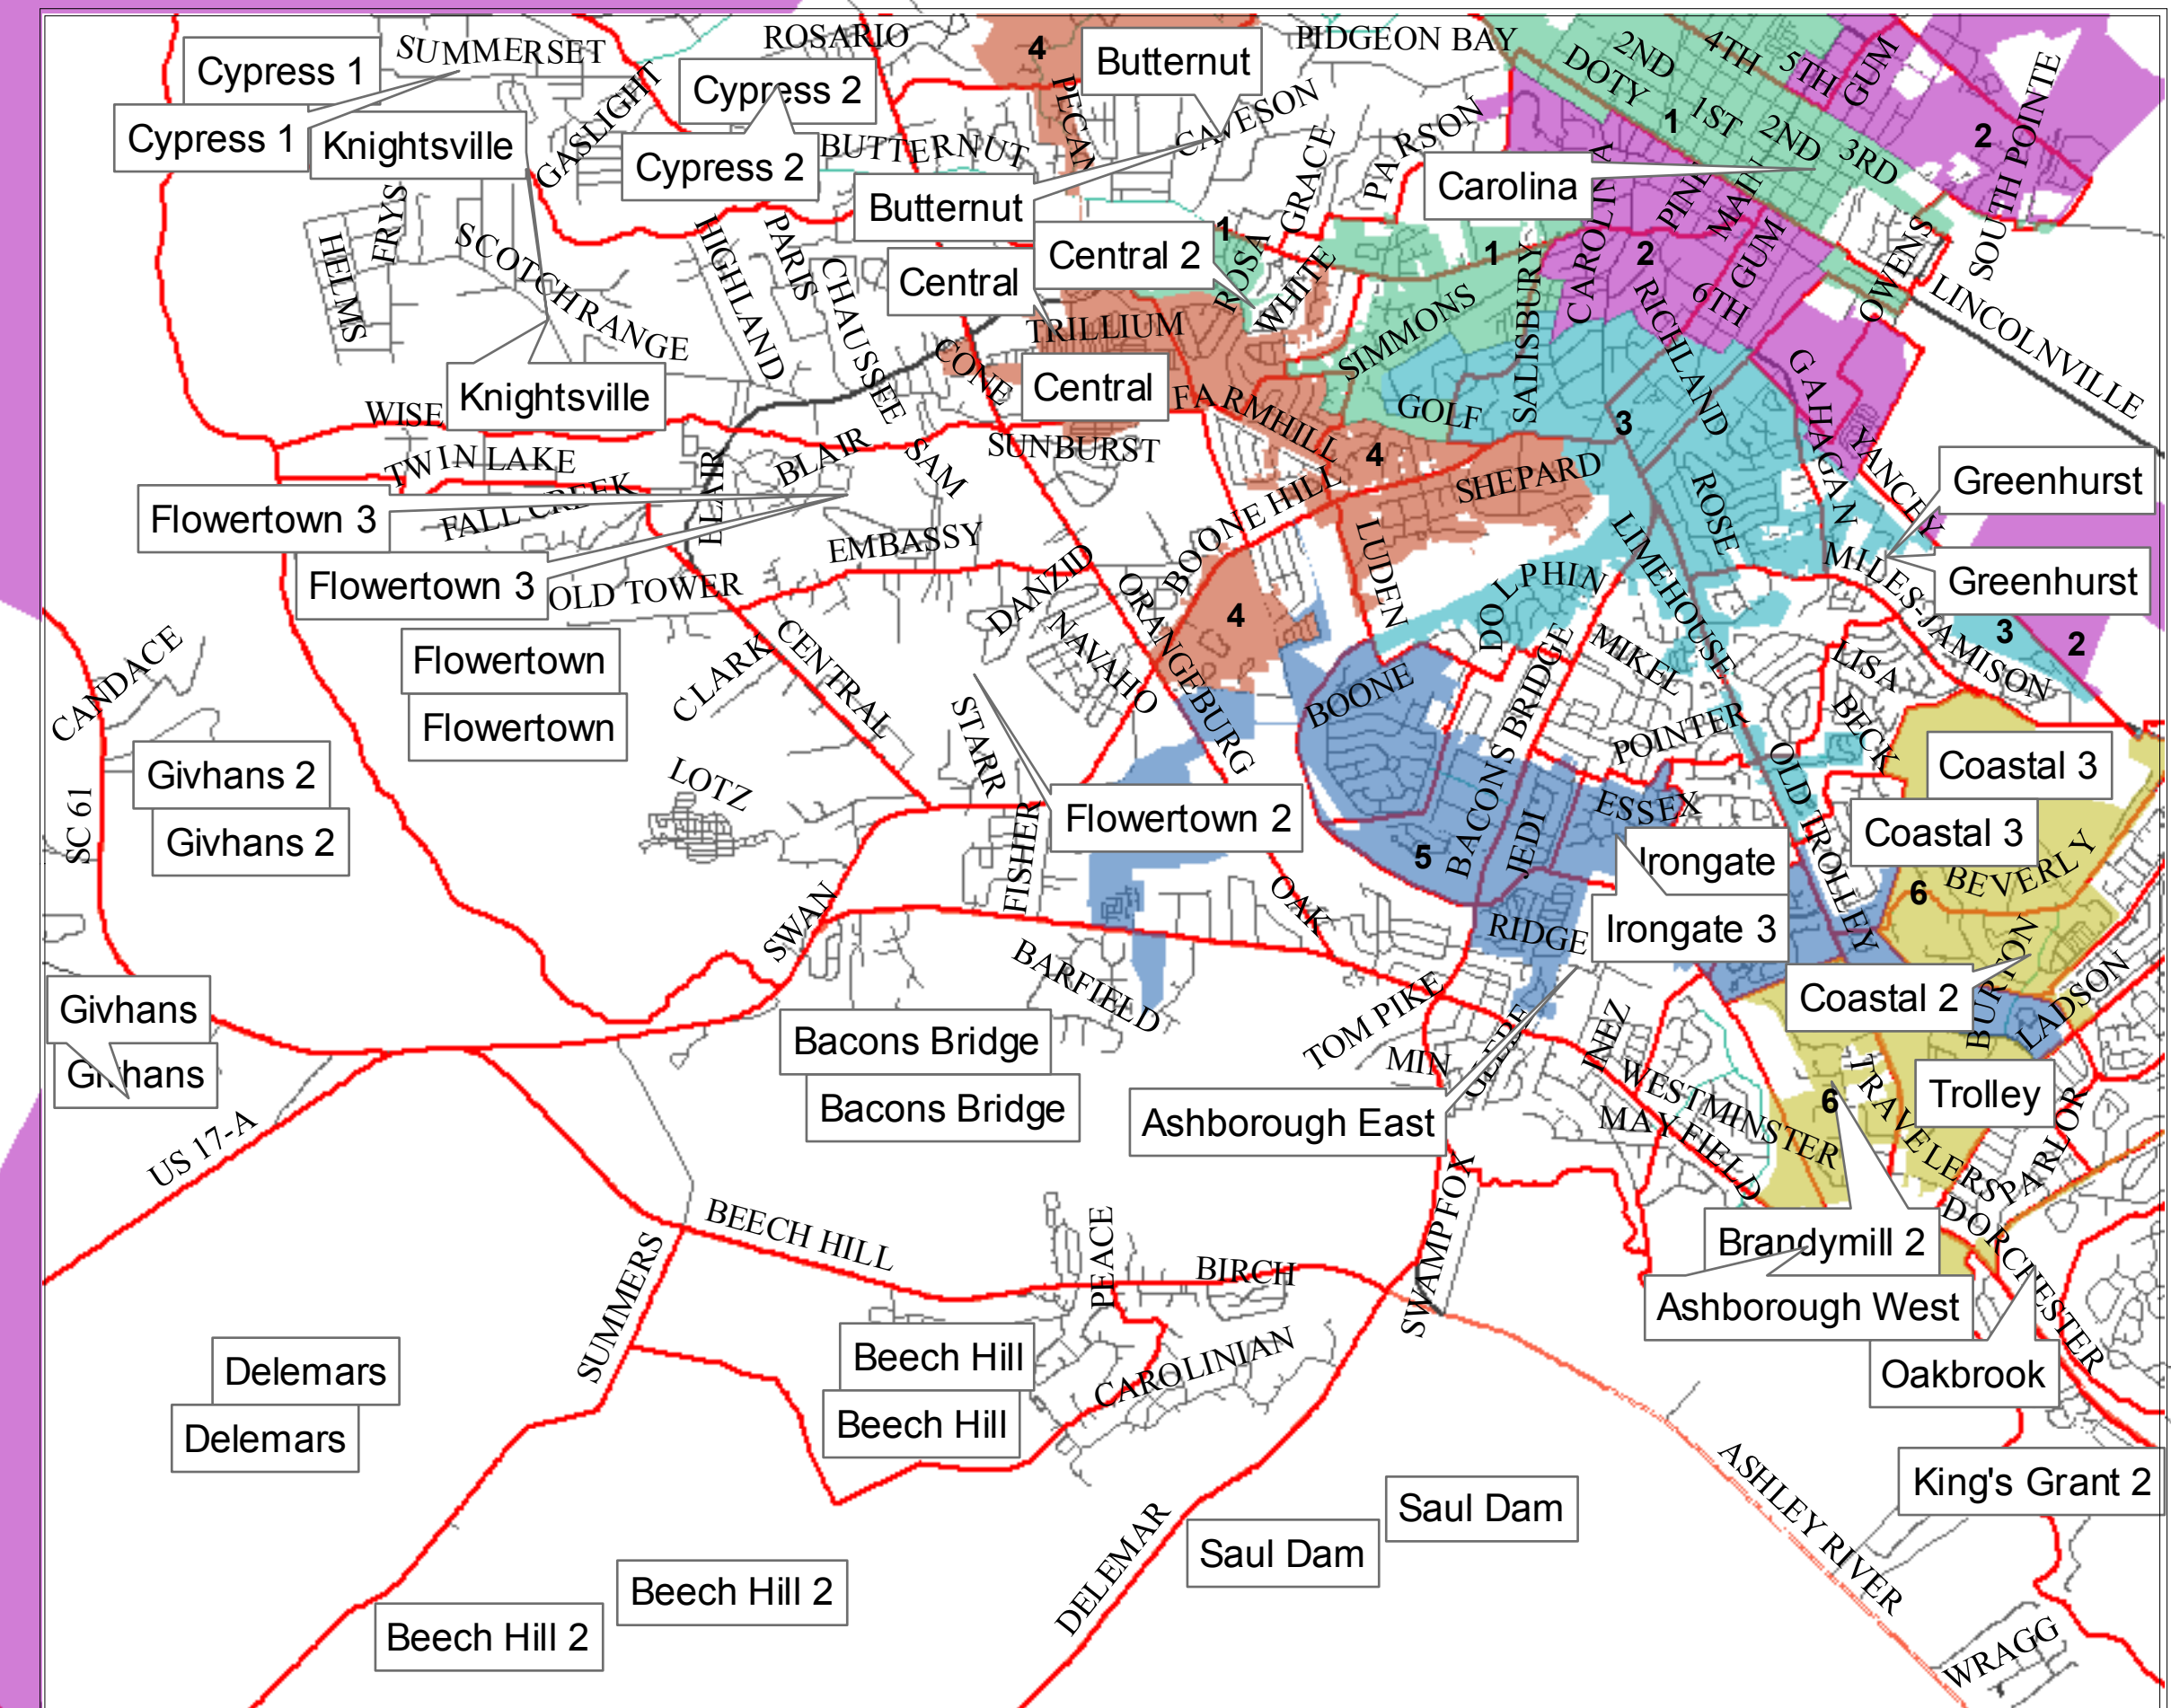

# Dorchester County, SC - Summerville District 2

SUMMERVILLE

RIDGEVILLE

NORTH CHARLESTON

Miles/Jamison