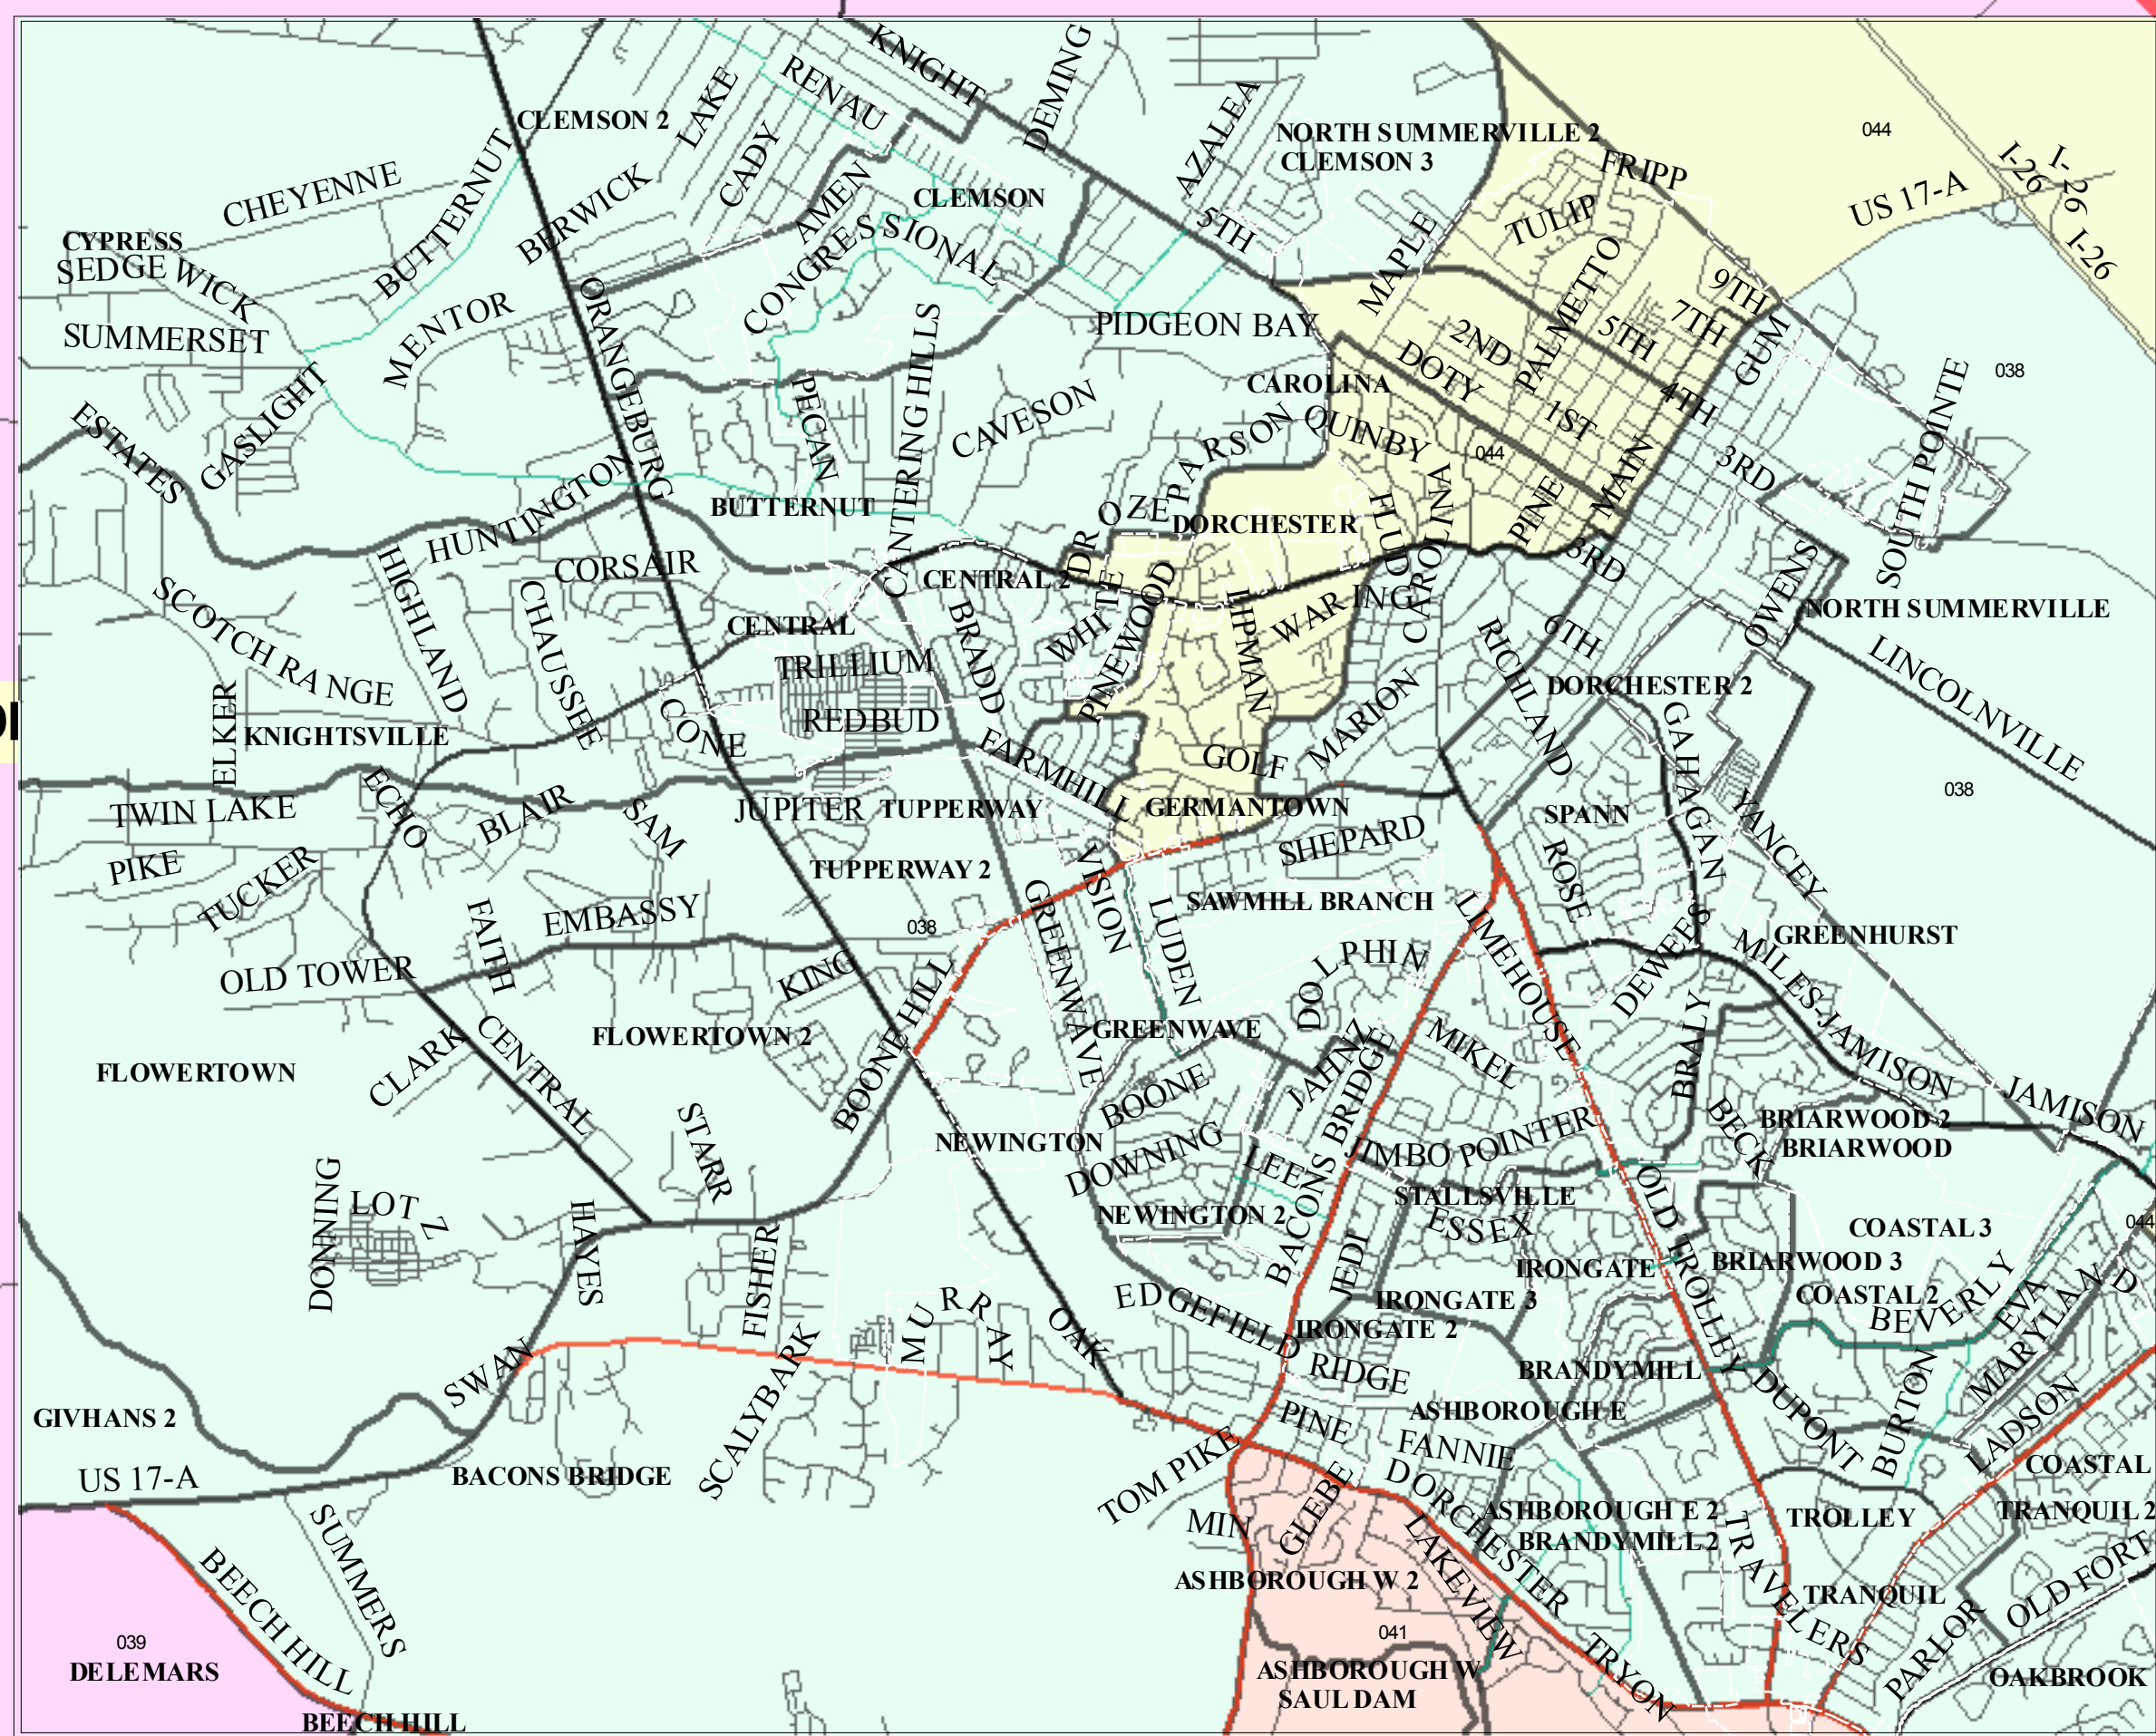

Dorchester County, SC - Senate District 41

2012 Senate District

- 038
- 039
- 041
- 042
- 044

Disclaimer: This map is a graphic representation of data obtained from various sources. All efforts have been made to warrant the accuracy of this map. However, Dorchester County disclaims all representation and liability for the use of this map. Ortho Photography 2007-2009 - Vectors 2010 Dorchester County GIS Dept.