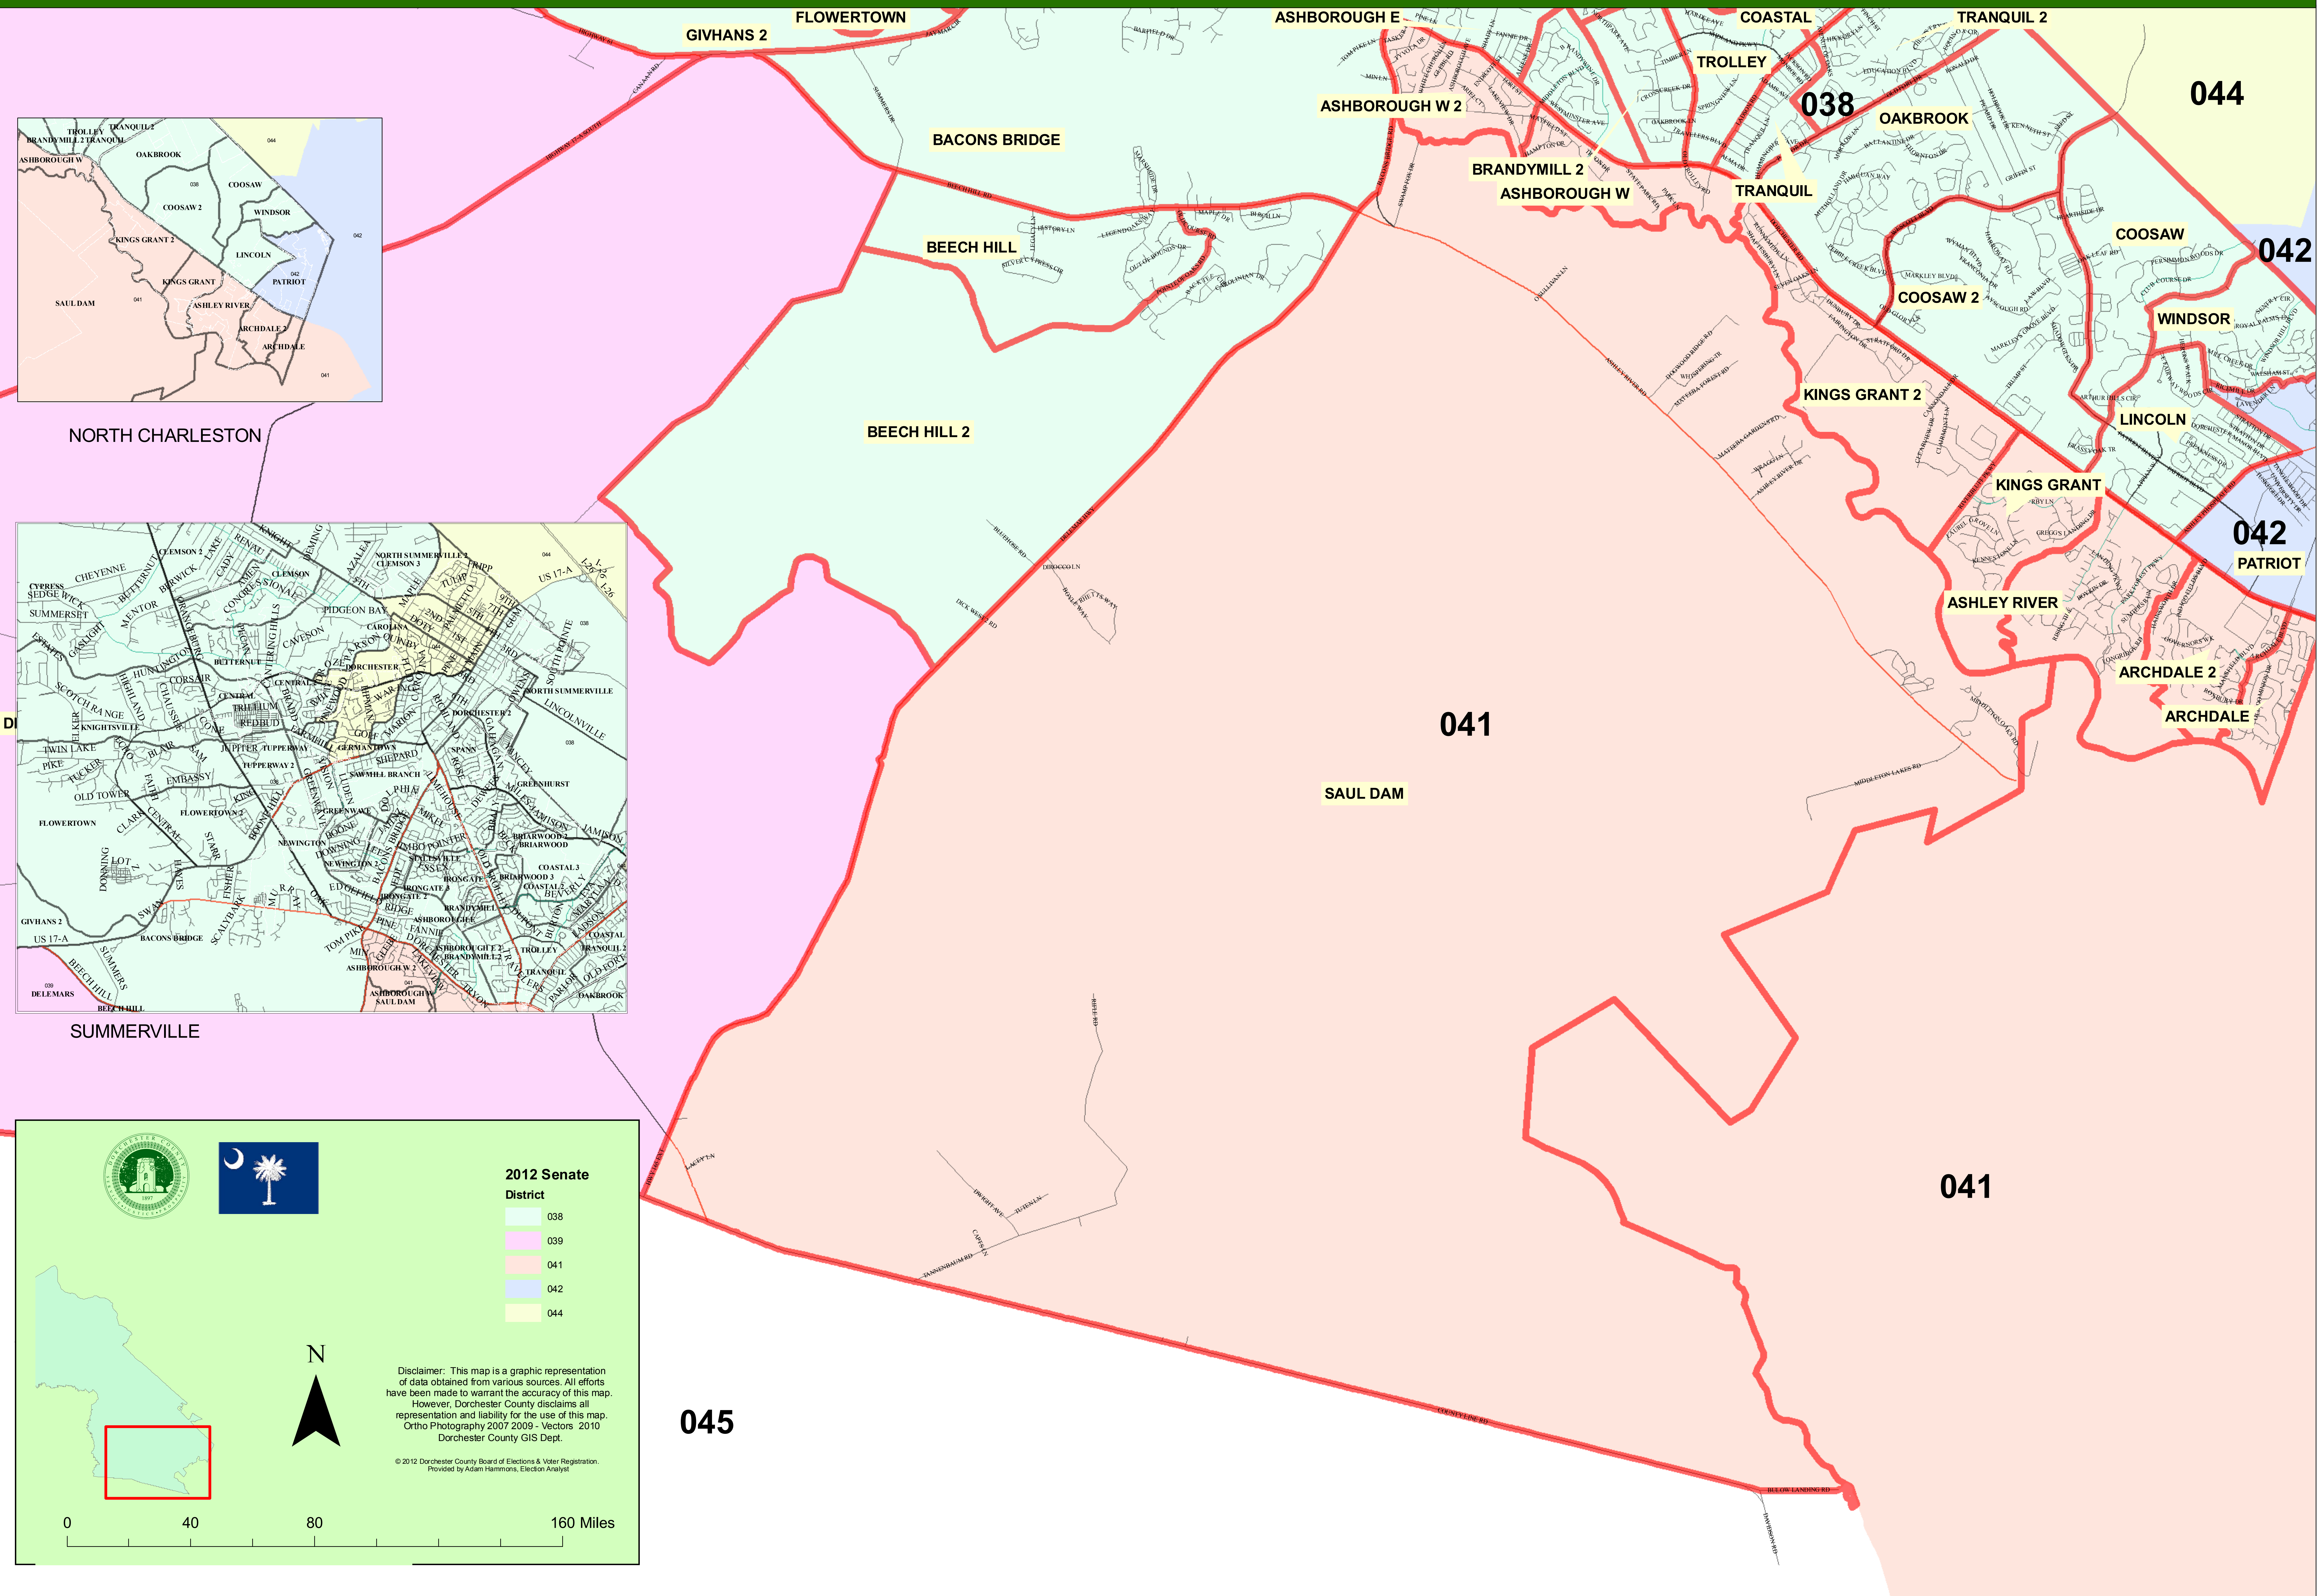

Dorchester County, SC - Senate District 41

2012 Senate District

- 038
- 039
- 041
- 042
- 044

Disclaimer: This map is a graphic representation of data obtained from various sources. All efforts have been made to warrant the accuracy of this map. However, Dorchester County disclaims all representation and liability for the use of this map. Ortho Photography 2007-2009 - Vectors 2010 Dorchester County GIS Dept.