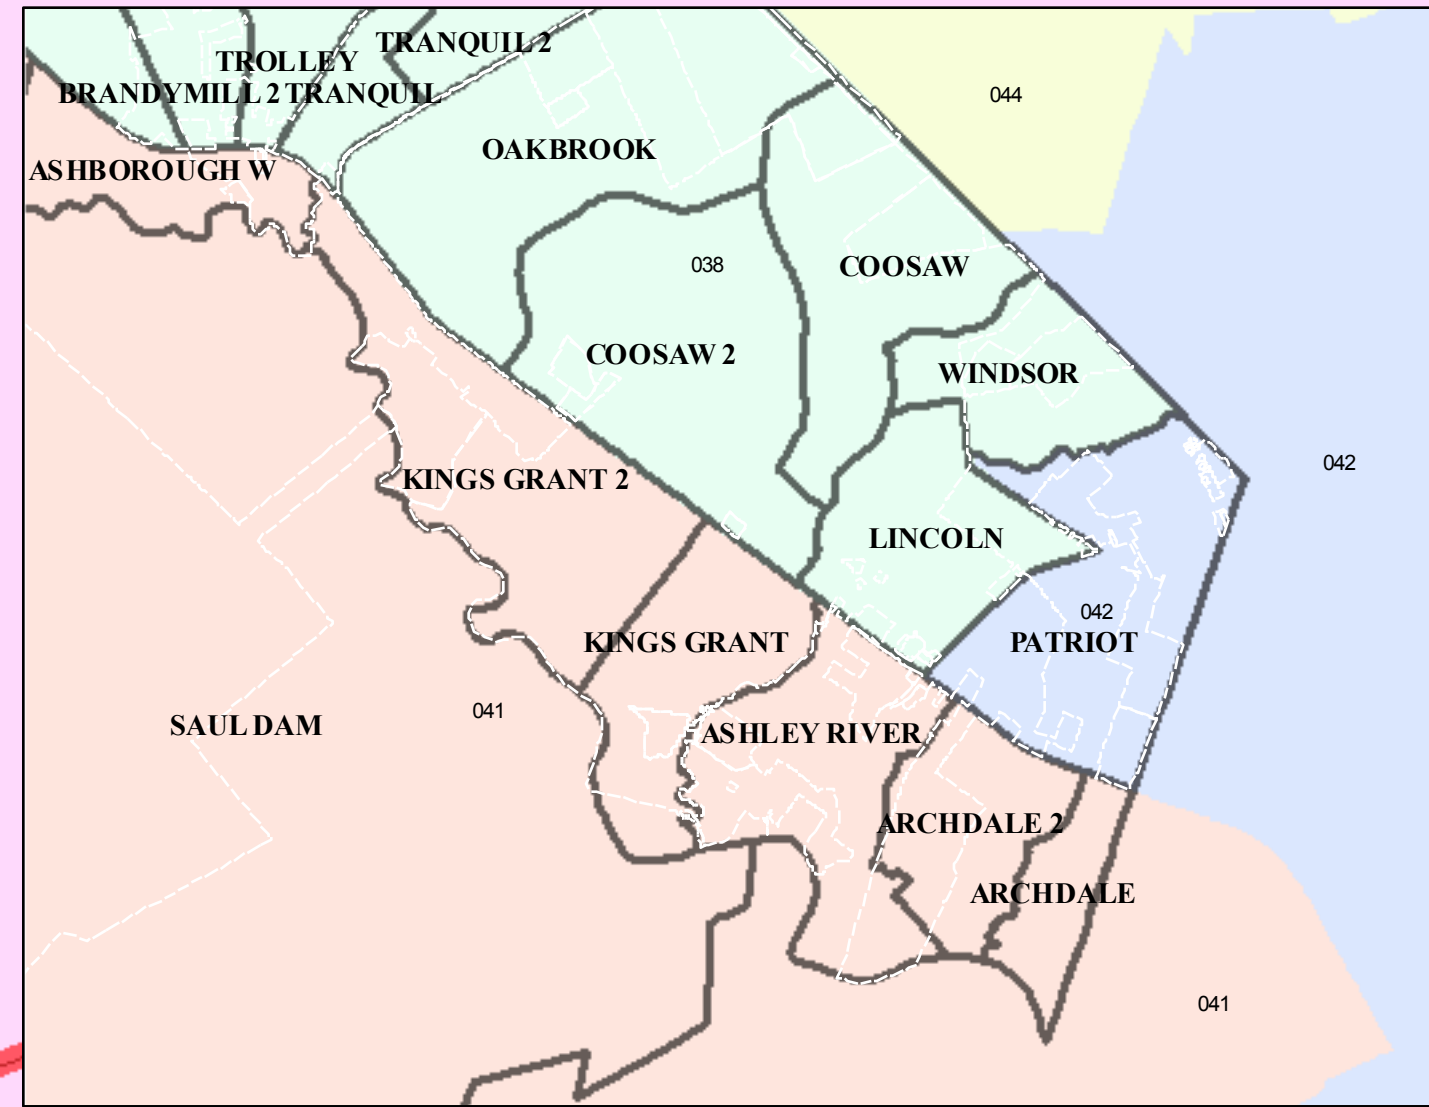

Dorchester County, SC - Senate District 41

2012 Senate District

- 038
- 039
- 041
- 042
- 044

Disclaimer: This map is a graphic representation of data obtained from various sources. All efforts have been made to warrant the accuracy of this map. However, Dorchester County disclaims all representation and liability for the use of this map. Ortho Photography 2007-2009 - Vectors 2010 Dorchester County GIS Dept.