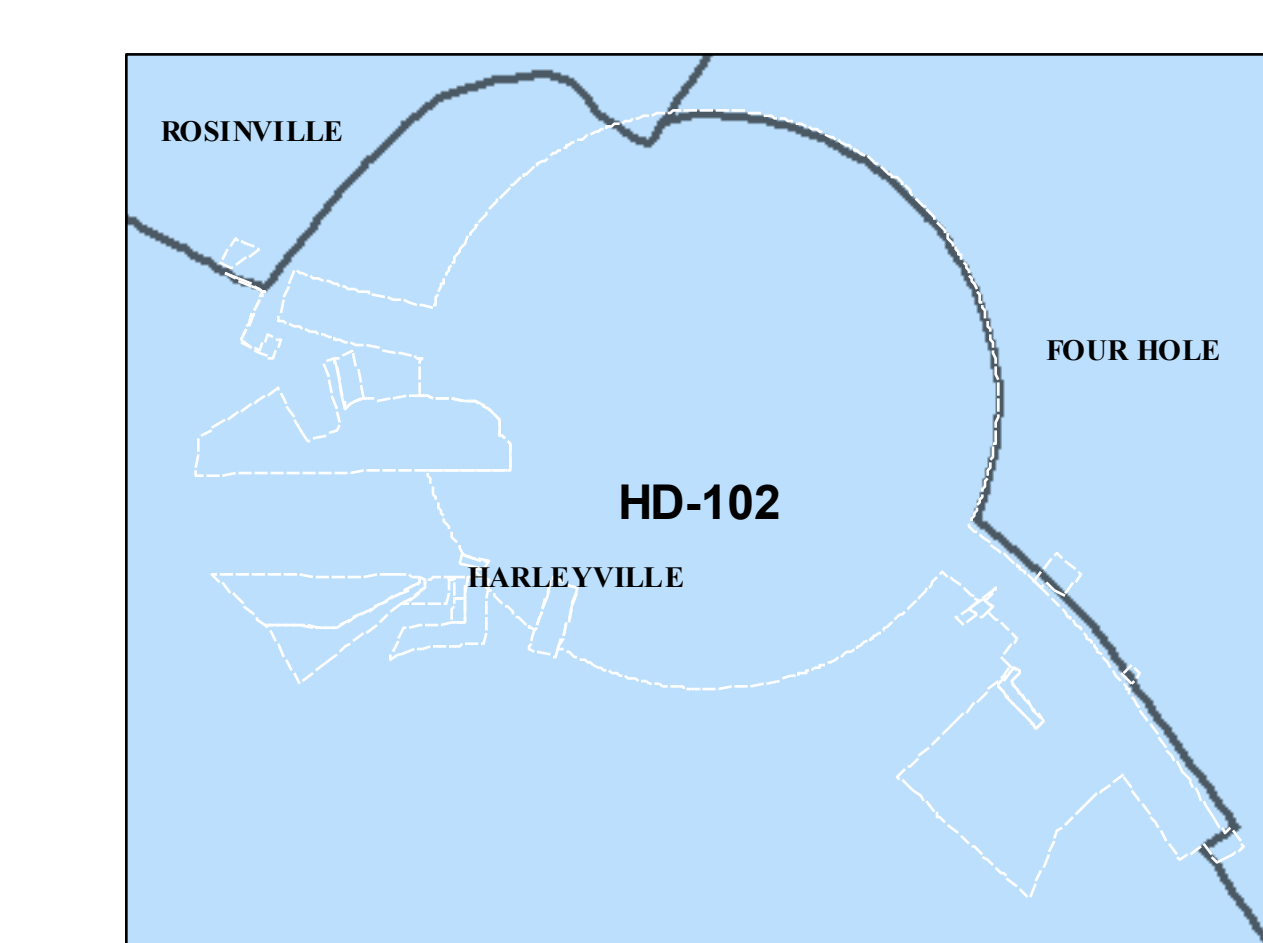

Dorchester County, SC - HOUSE DISTRICTS

ST. GEORGE

REEVESVILLE

HARLEYVILLE

90

SUMMERVILLE

NORTH CHARLESTON

RIDGEVILLE