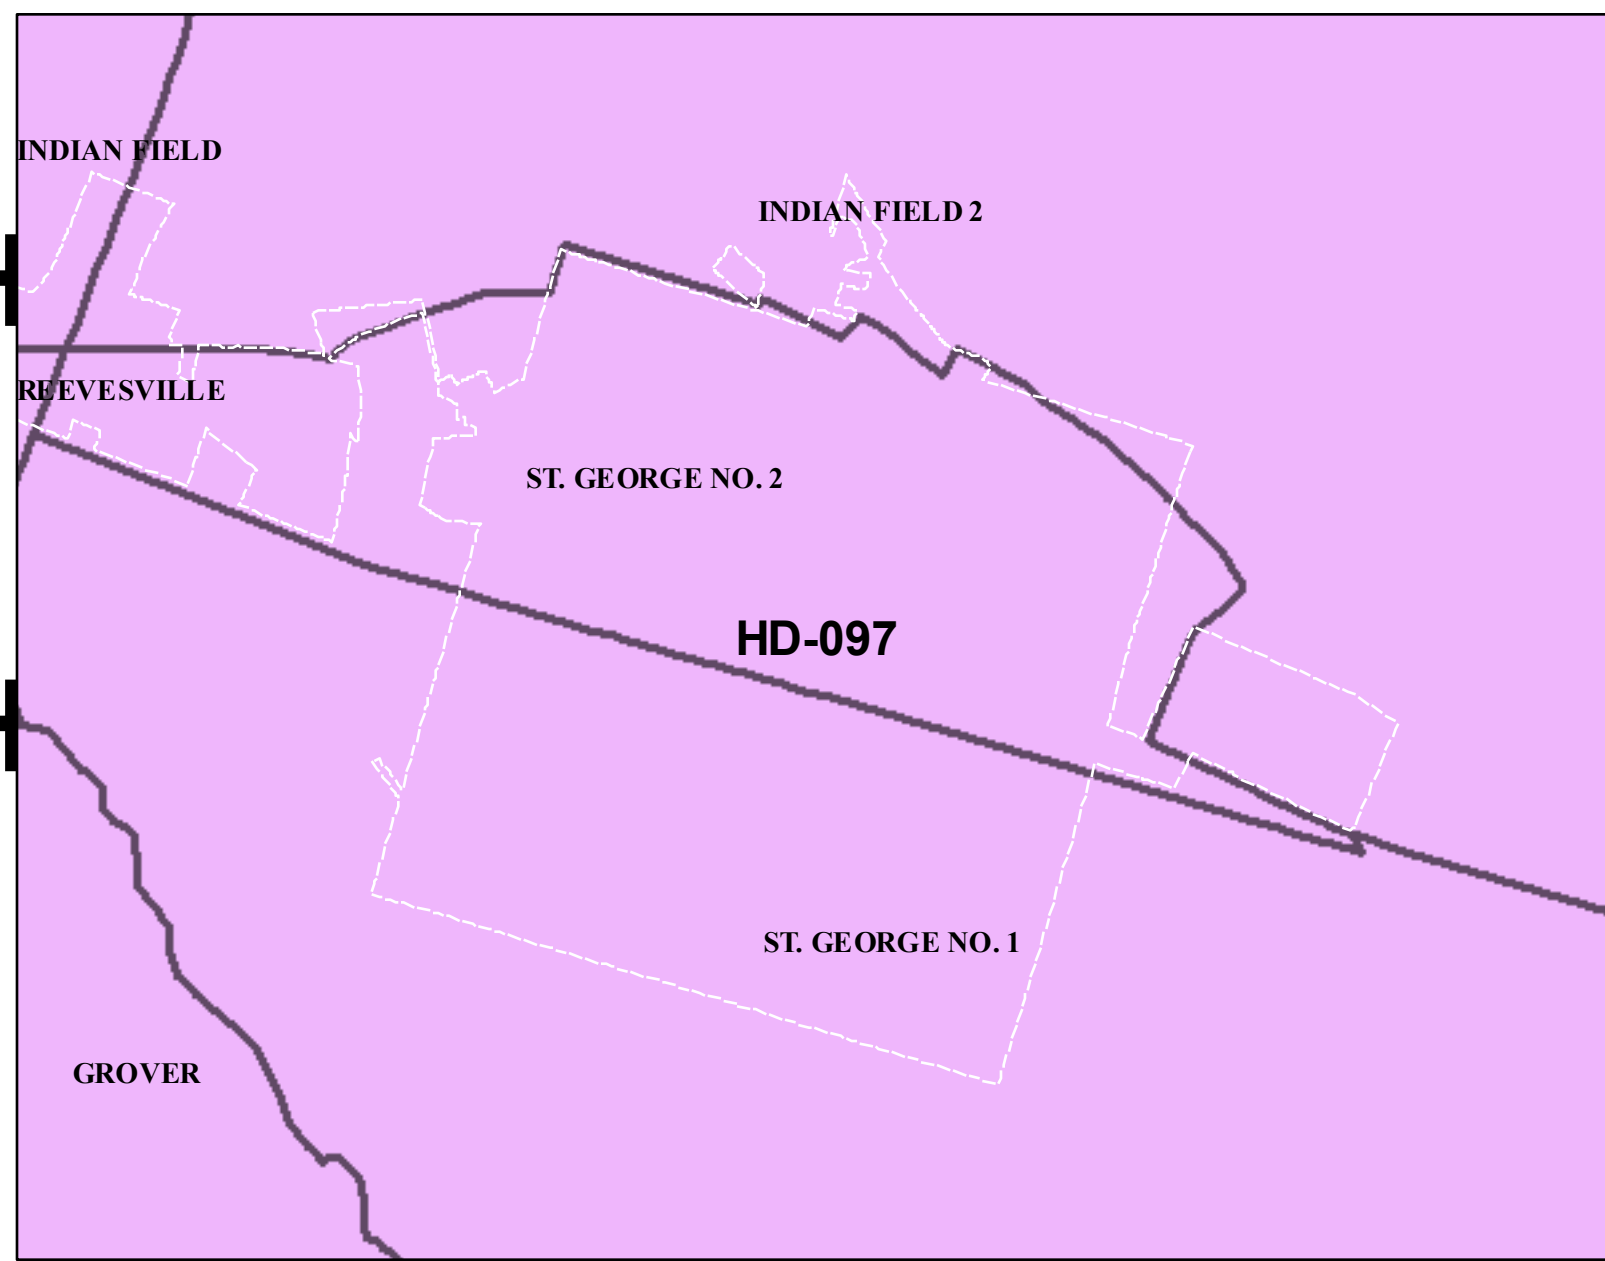

Dorchester County, SC - HOUSE DISTRICTS

ST. GEORGE

REEVESVILLE

HARLEYVILLE

90

SUMMERVILLE

NORTH CHARLESTON

RIDGEVILLE