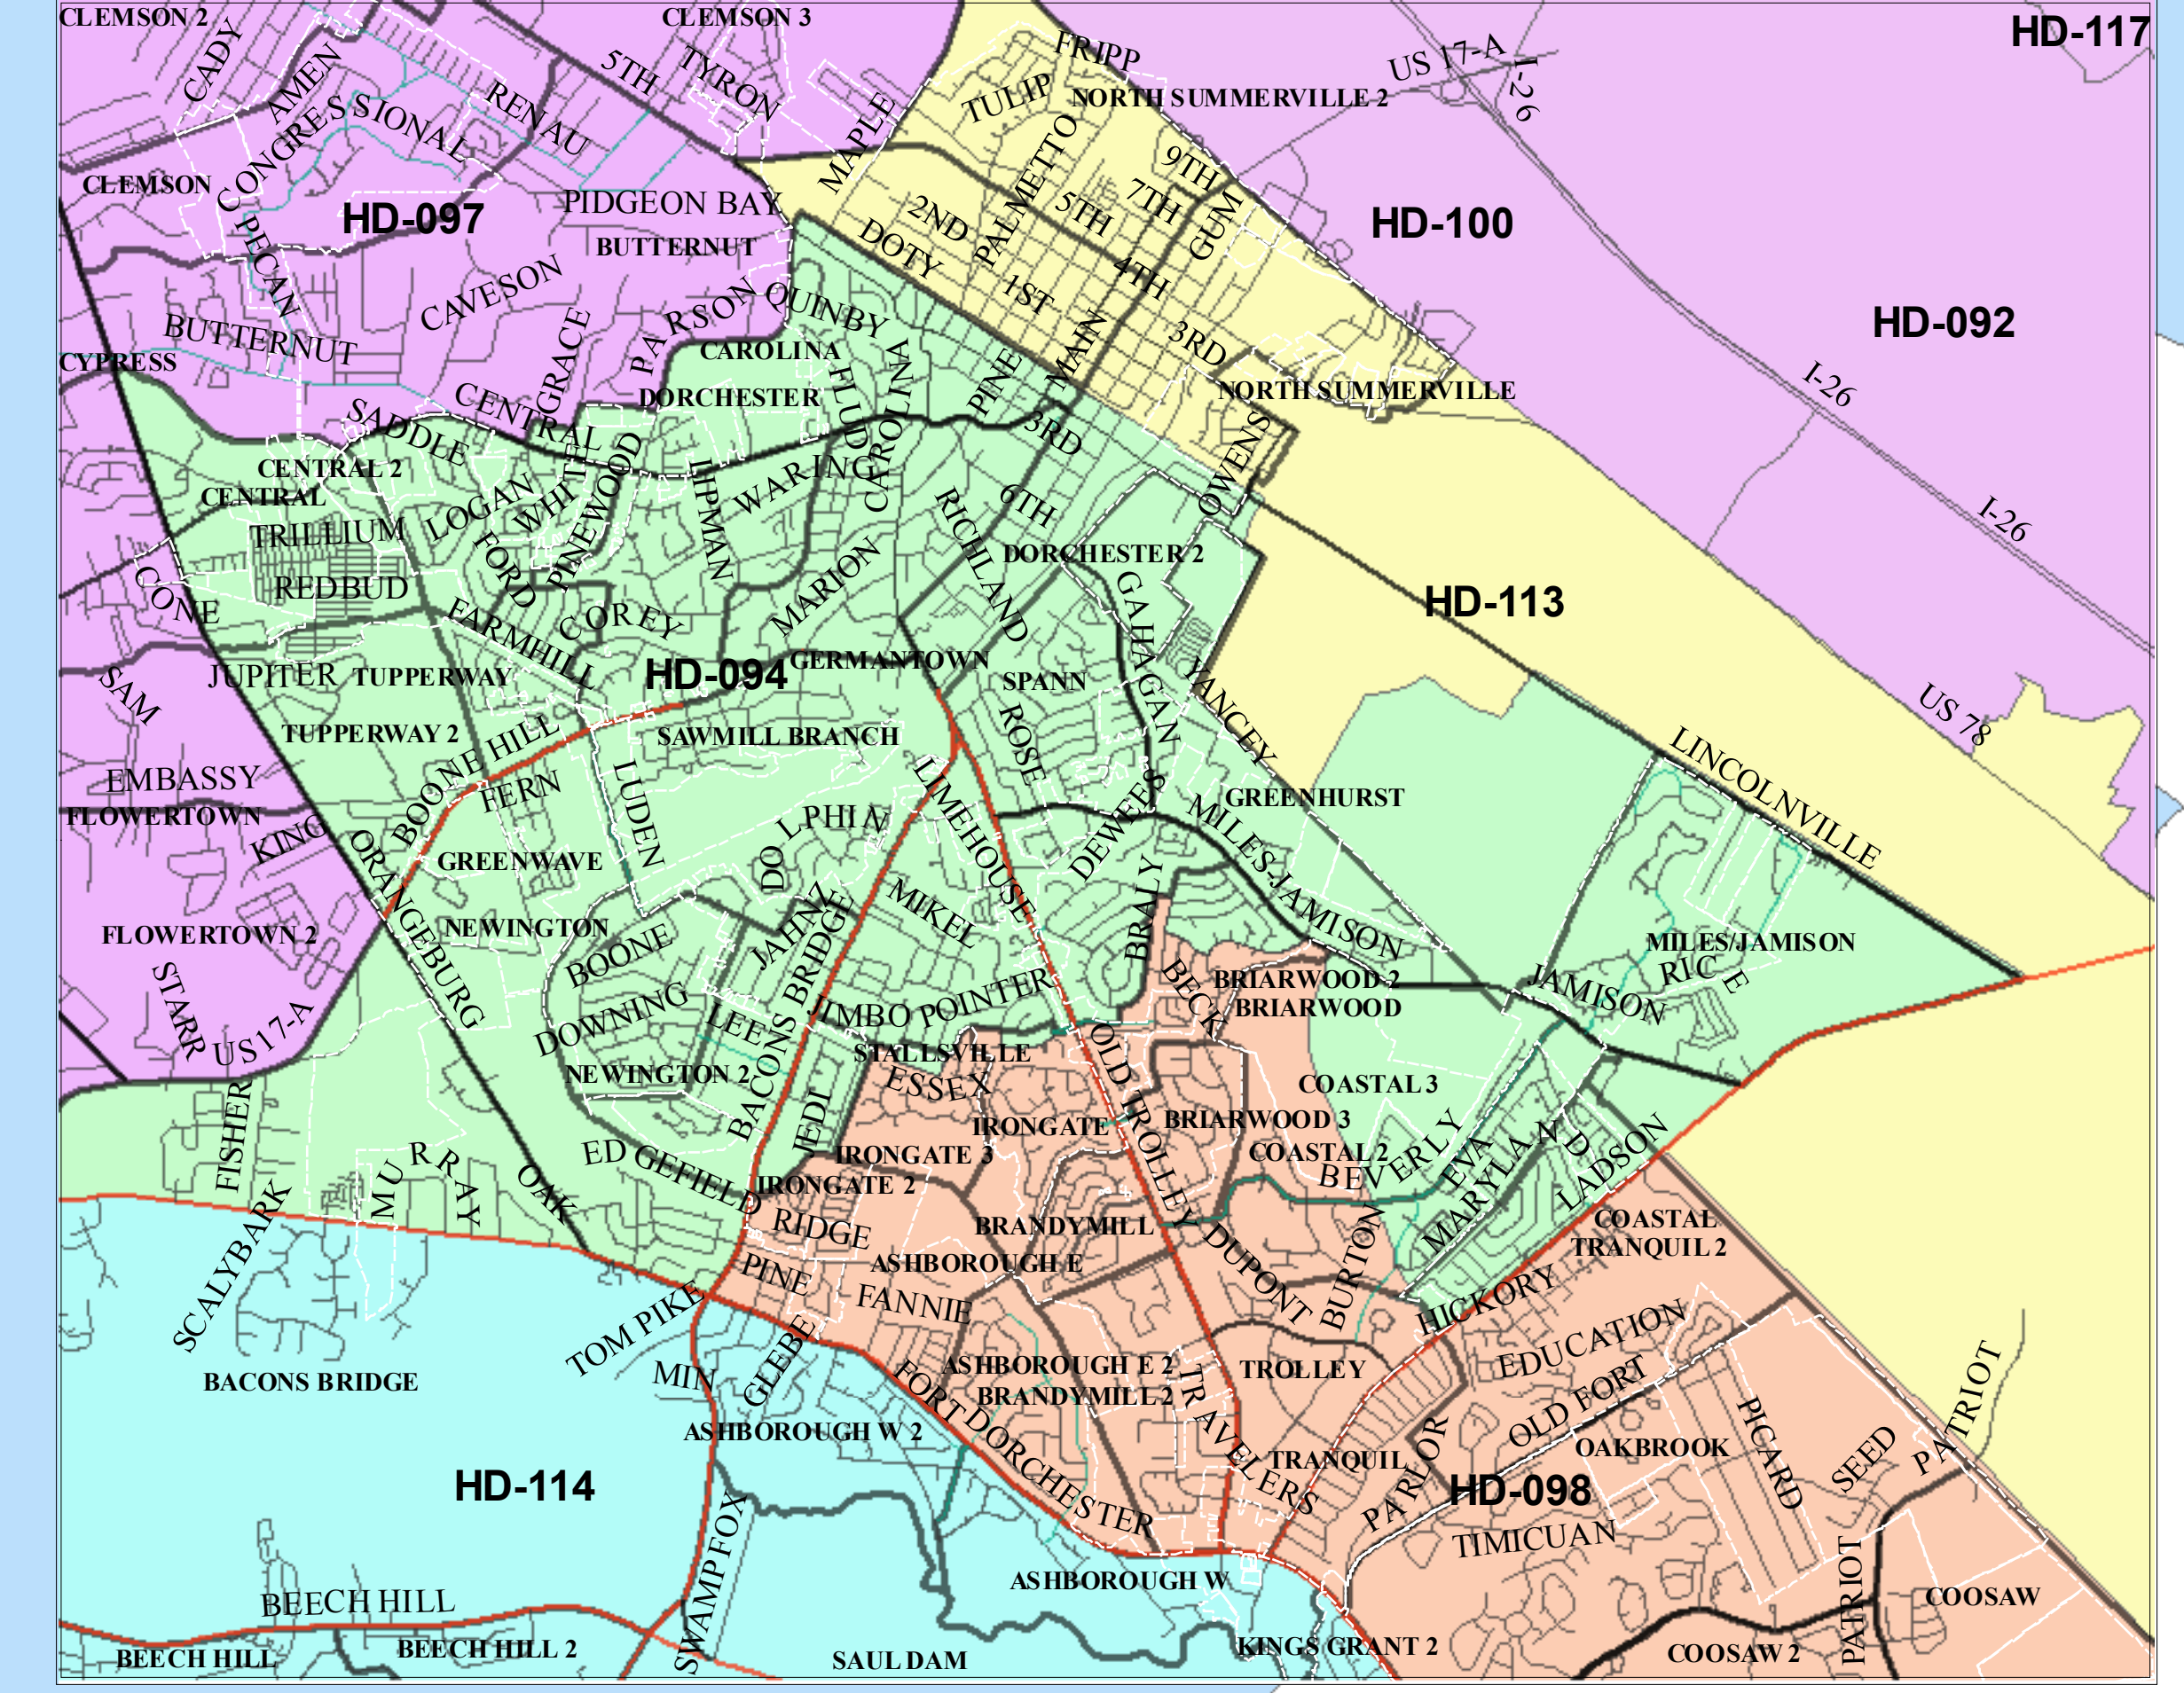

Dorchester County, SC - HOUSE DISTRICTS

ST. GEORGE

REEVESVILLE

HARLEYVILLE

90

SUMMERVILLE

NORTH CHARLESTON

RIDGEVILLE