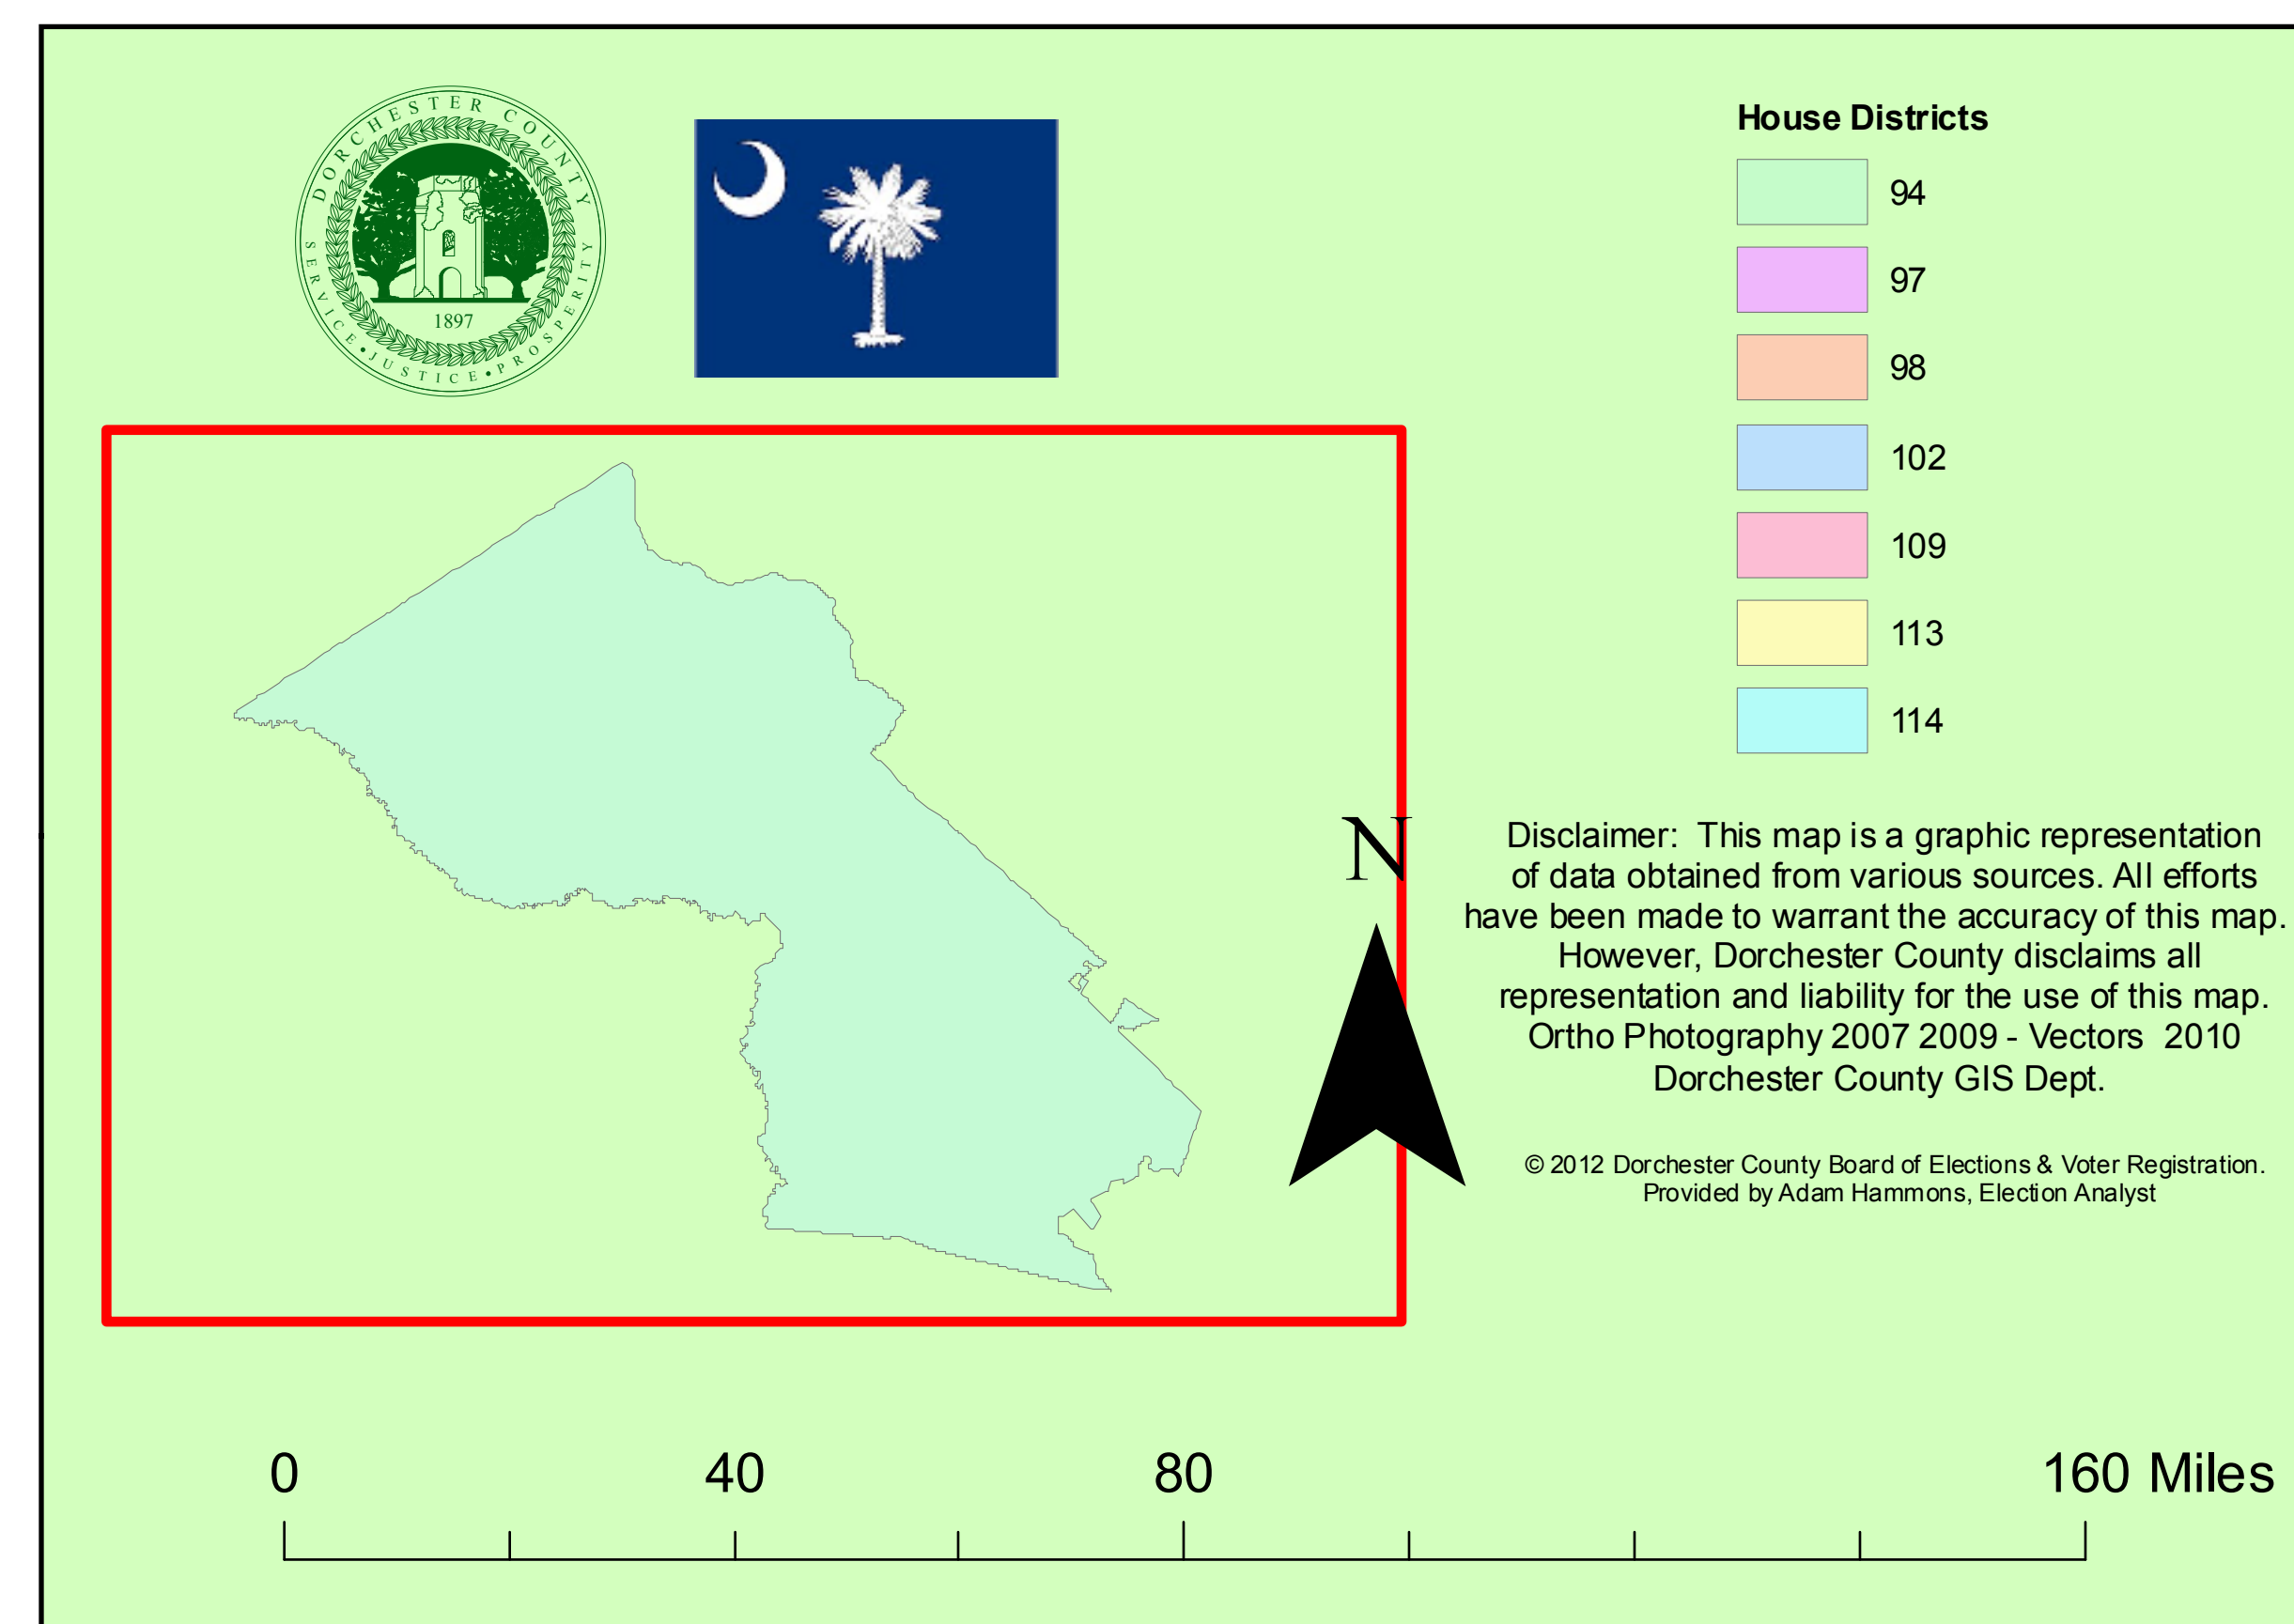

Dorchester County, SC - HOUSE DISTRICTS

ST. GEORGE

REEVESVILLE

HARLEYVILLE

90

SUMMERVILLE

NORTH CHARLESTON

RIDGEVILLE