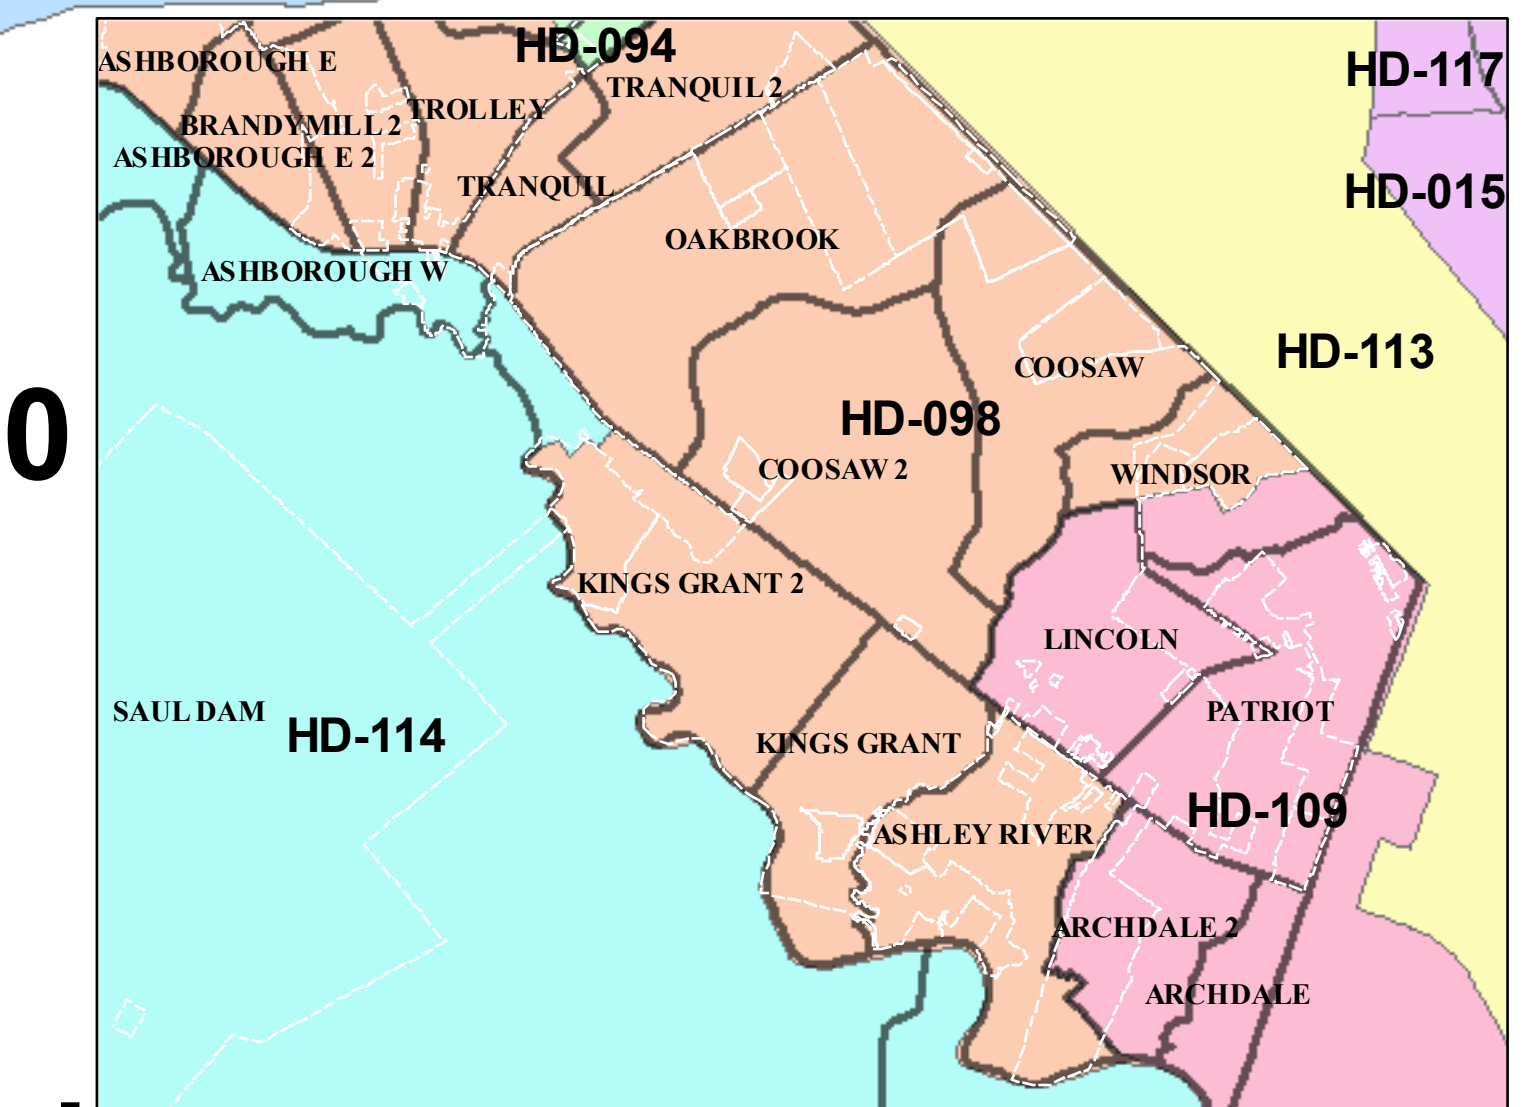

Dorchester County, SC - HOUSE DISTRICTS

ST. GEORGE

REEVESVILLE

HARLEYVILLE

90

SUMMERVILLE

NORTH CHARLESTON

RIDGEVILLE