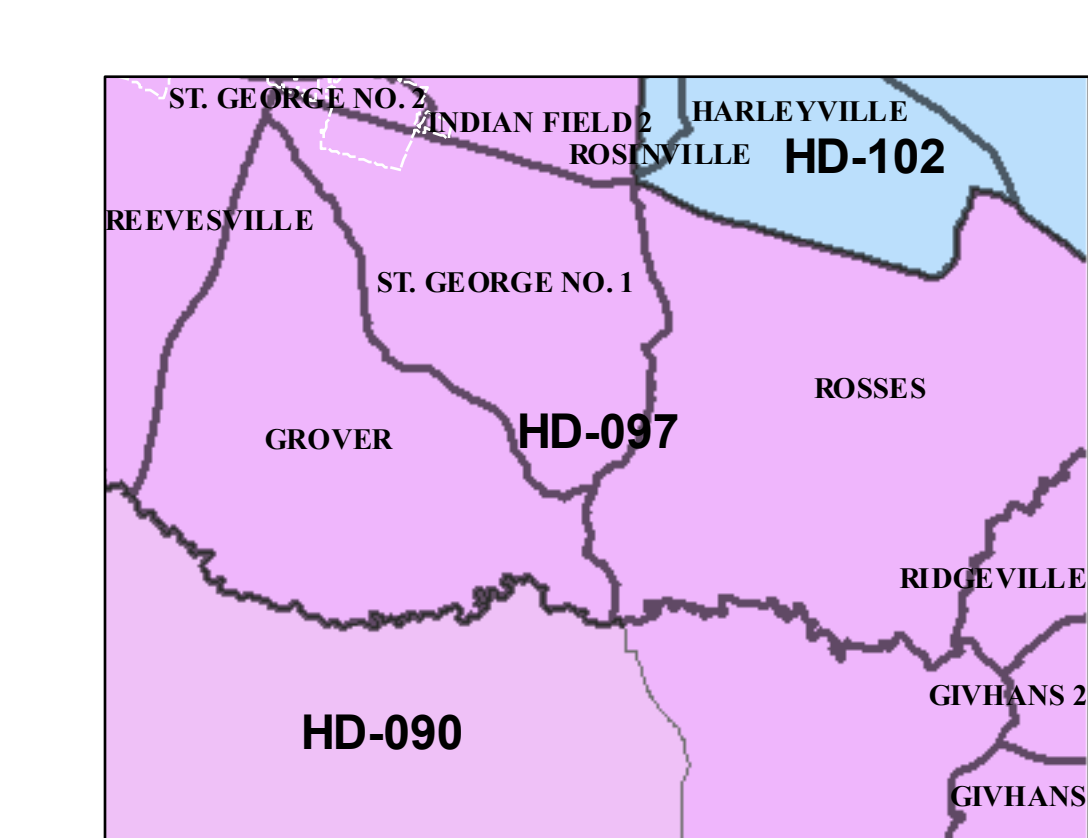

Dorchester County, SC - HOUSE DISTRICTS

ST. GEORGE

REEVESVILLE

HARLEYVILLE

90

SUMMERVILLE

NORTH CHARLESTON

RIDGEVILLE