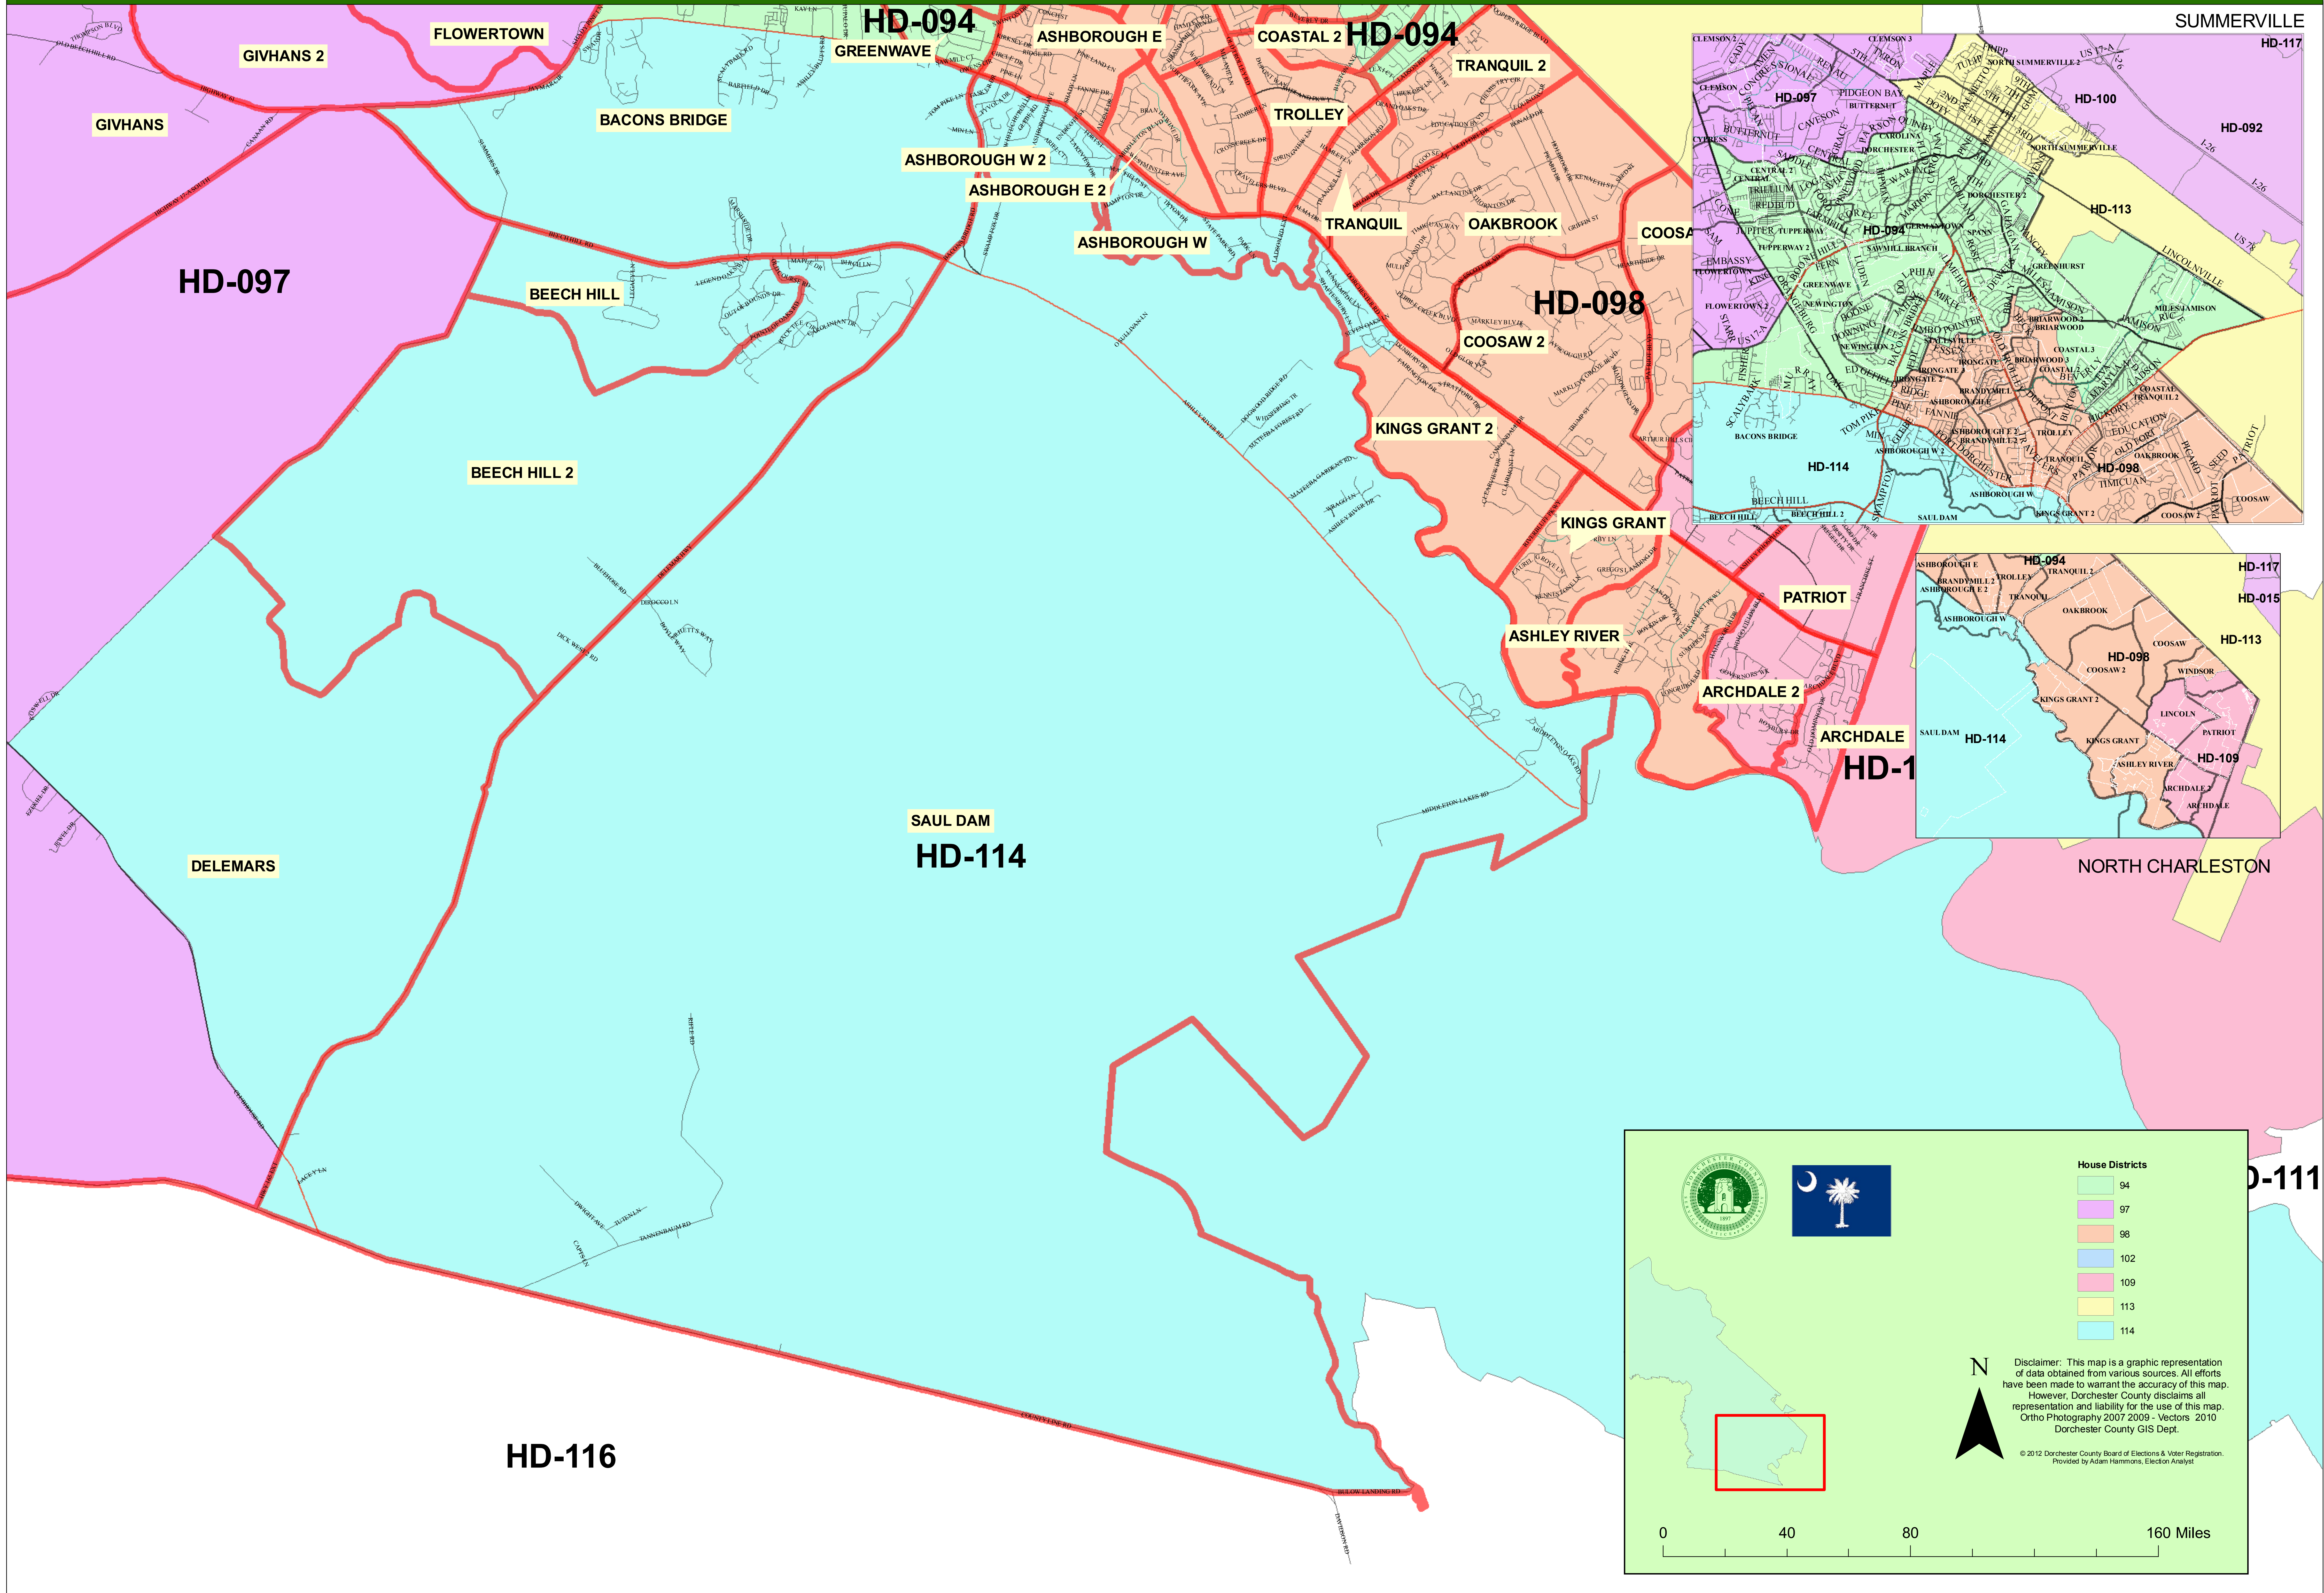

Dorchester County, SC - HOUSE DISTRICT 114

House Districts

- 94
- 97
- 98
- 102
- 109
- 113
- 114

0 40 80 160 Miles

Disclaimer: This map is a graphic representation of data obtained from various sources. All efforts have been made to warrant the accuracy of this map. However, Dorchester County disclaims all representation and liability for the use of this map. Ortho Photography 2007-2009 - Vectors 2010 Dorchester County GIS Dept.