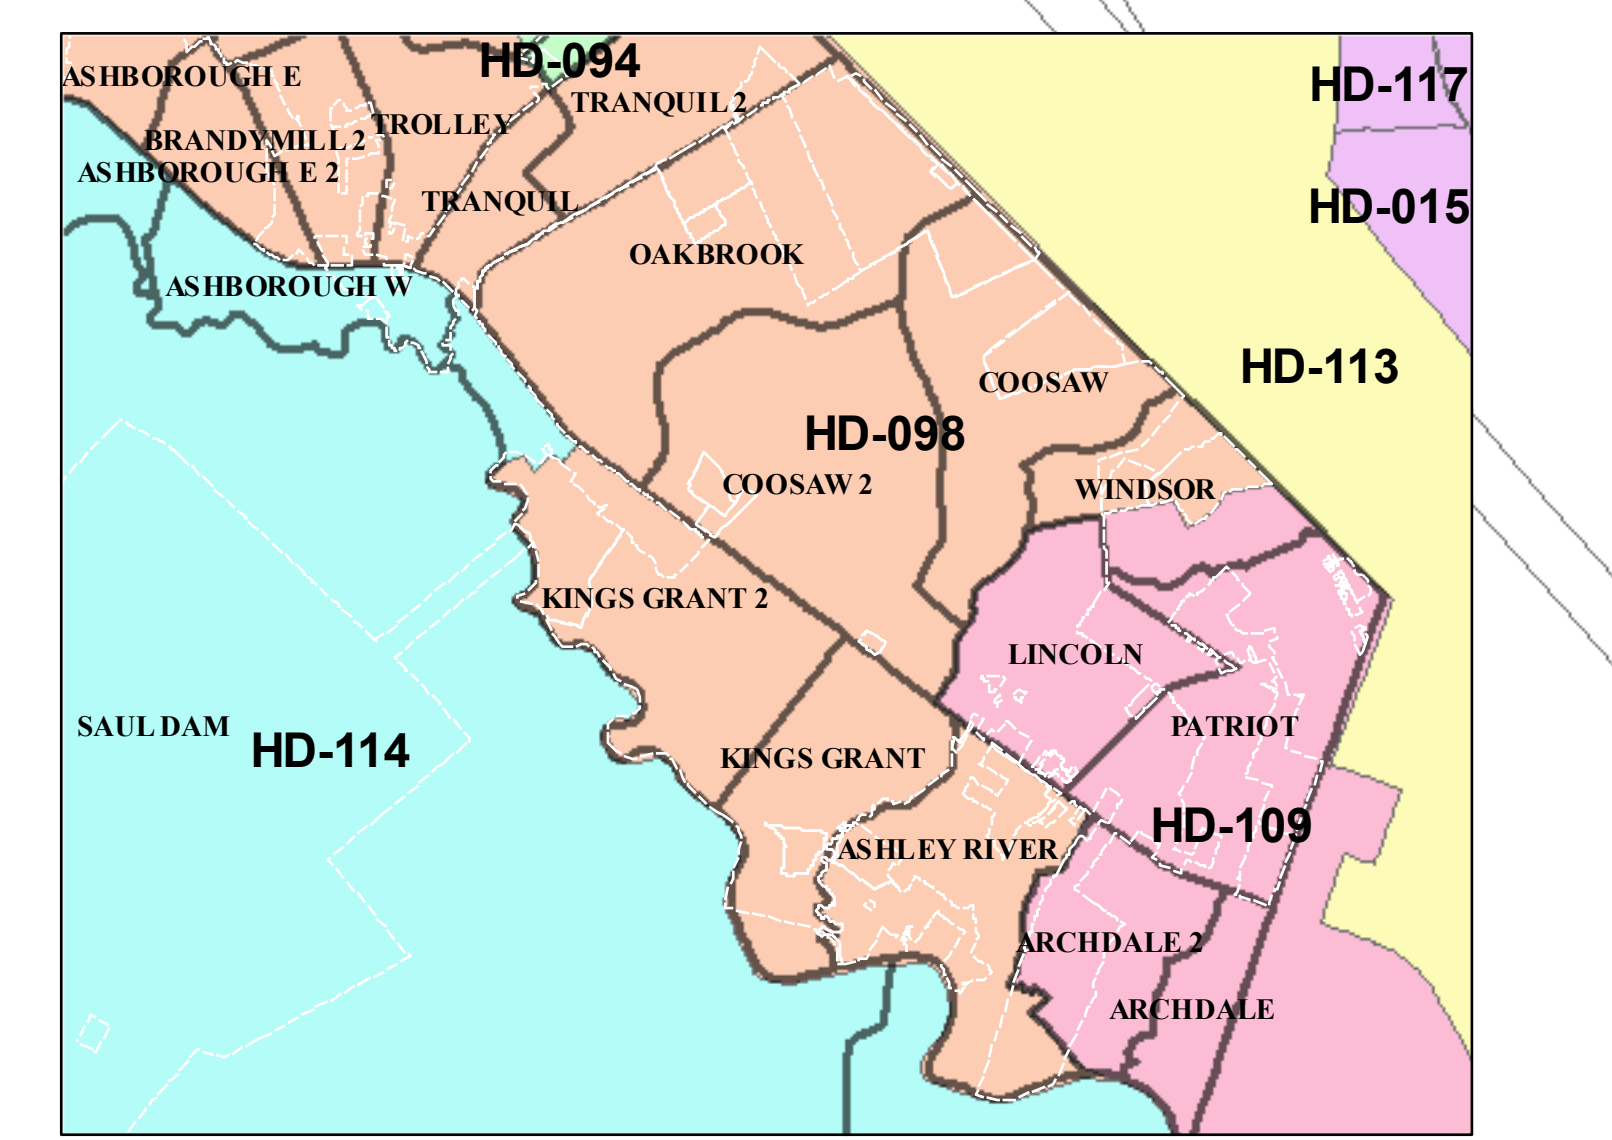

# Dorchester County, SC - HOUSE DISTRICT 113

**House Districts**

- 94
- 97
- 98
- 102
- 109
- 113
- 114

Disclaimer: This map is a graphic representation of data obtained from various sources. All efforts have been made to warrant the accuracy of this map. However, Dorchester County disclaims all representation and liability for the use of this map. Ortho Photography 2007-2009 - Vectors 2010 Dorchester County GIS Dept.

© 2012 Dorchester County Board of Elections & Voter Registration. Provided by Adam Hammons, Election Analyst

N

0      40      80      160 Miles

HD-110

NORTH SUMMERVILLE 2

CAROLINA

HD-113

NORTH SUMMERVILLE

GREENHURST

SUMMERVILLE

NORTH CHARLESTON