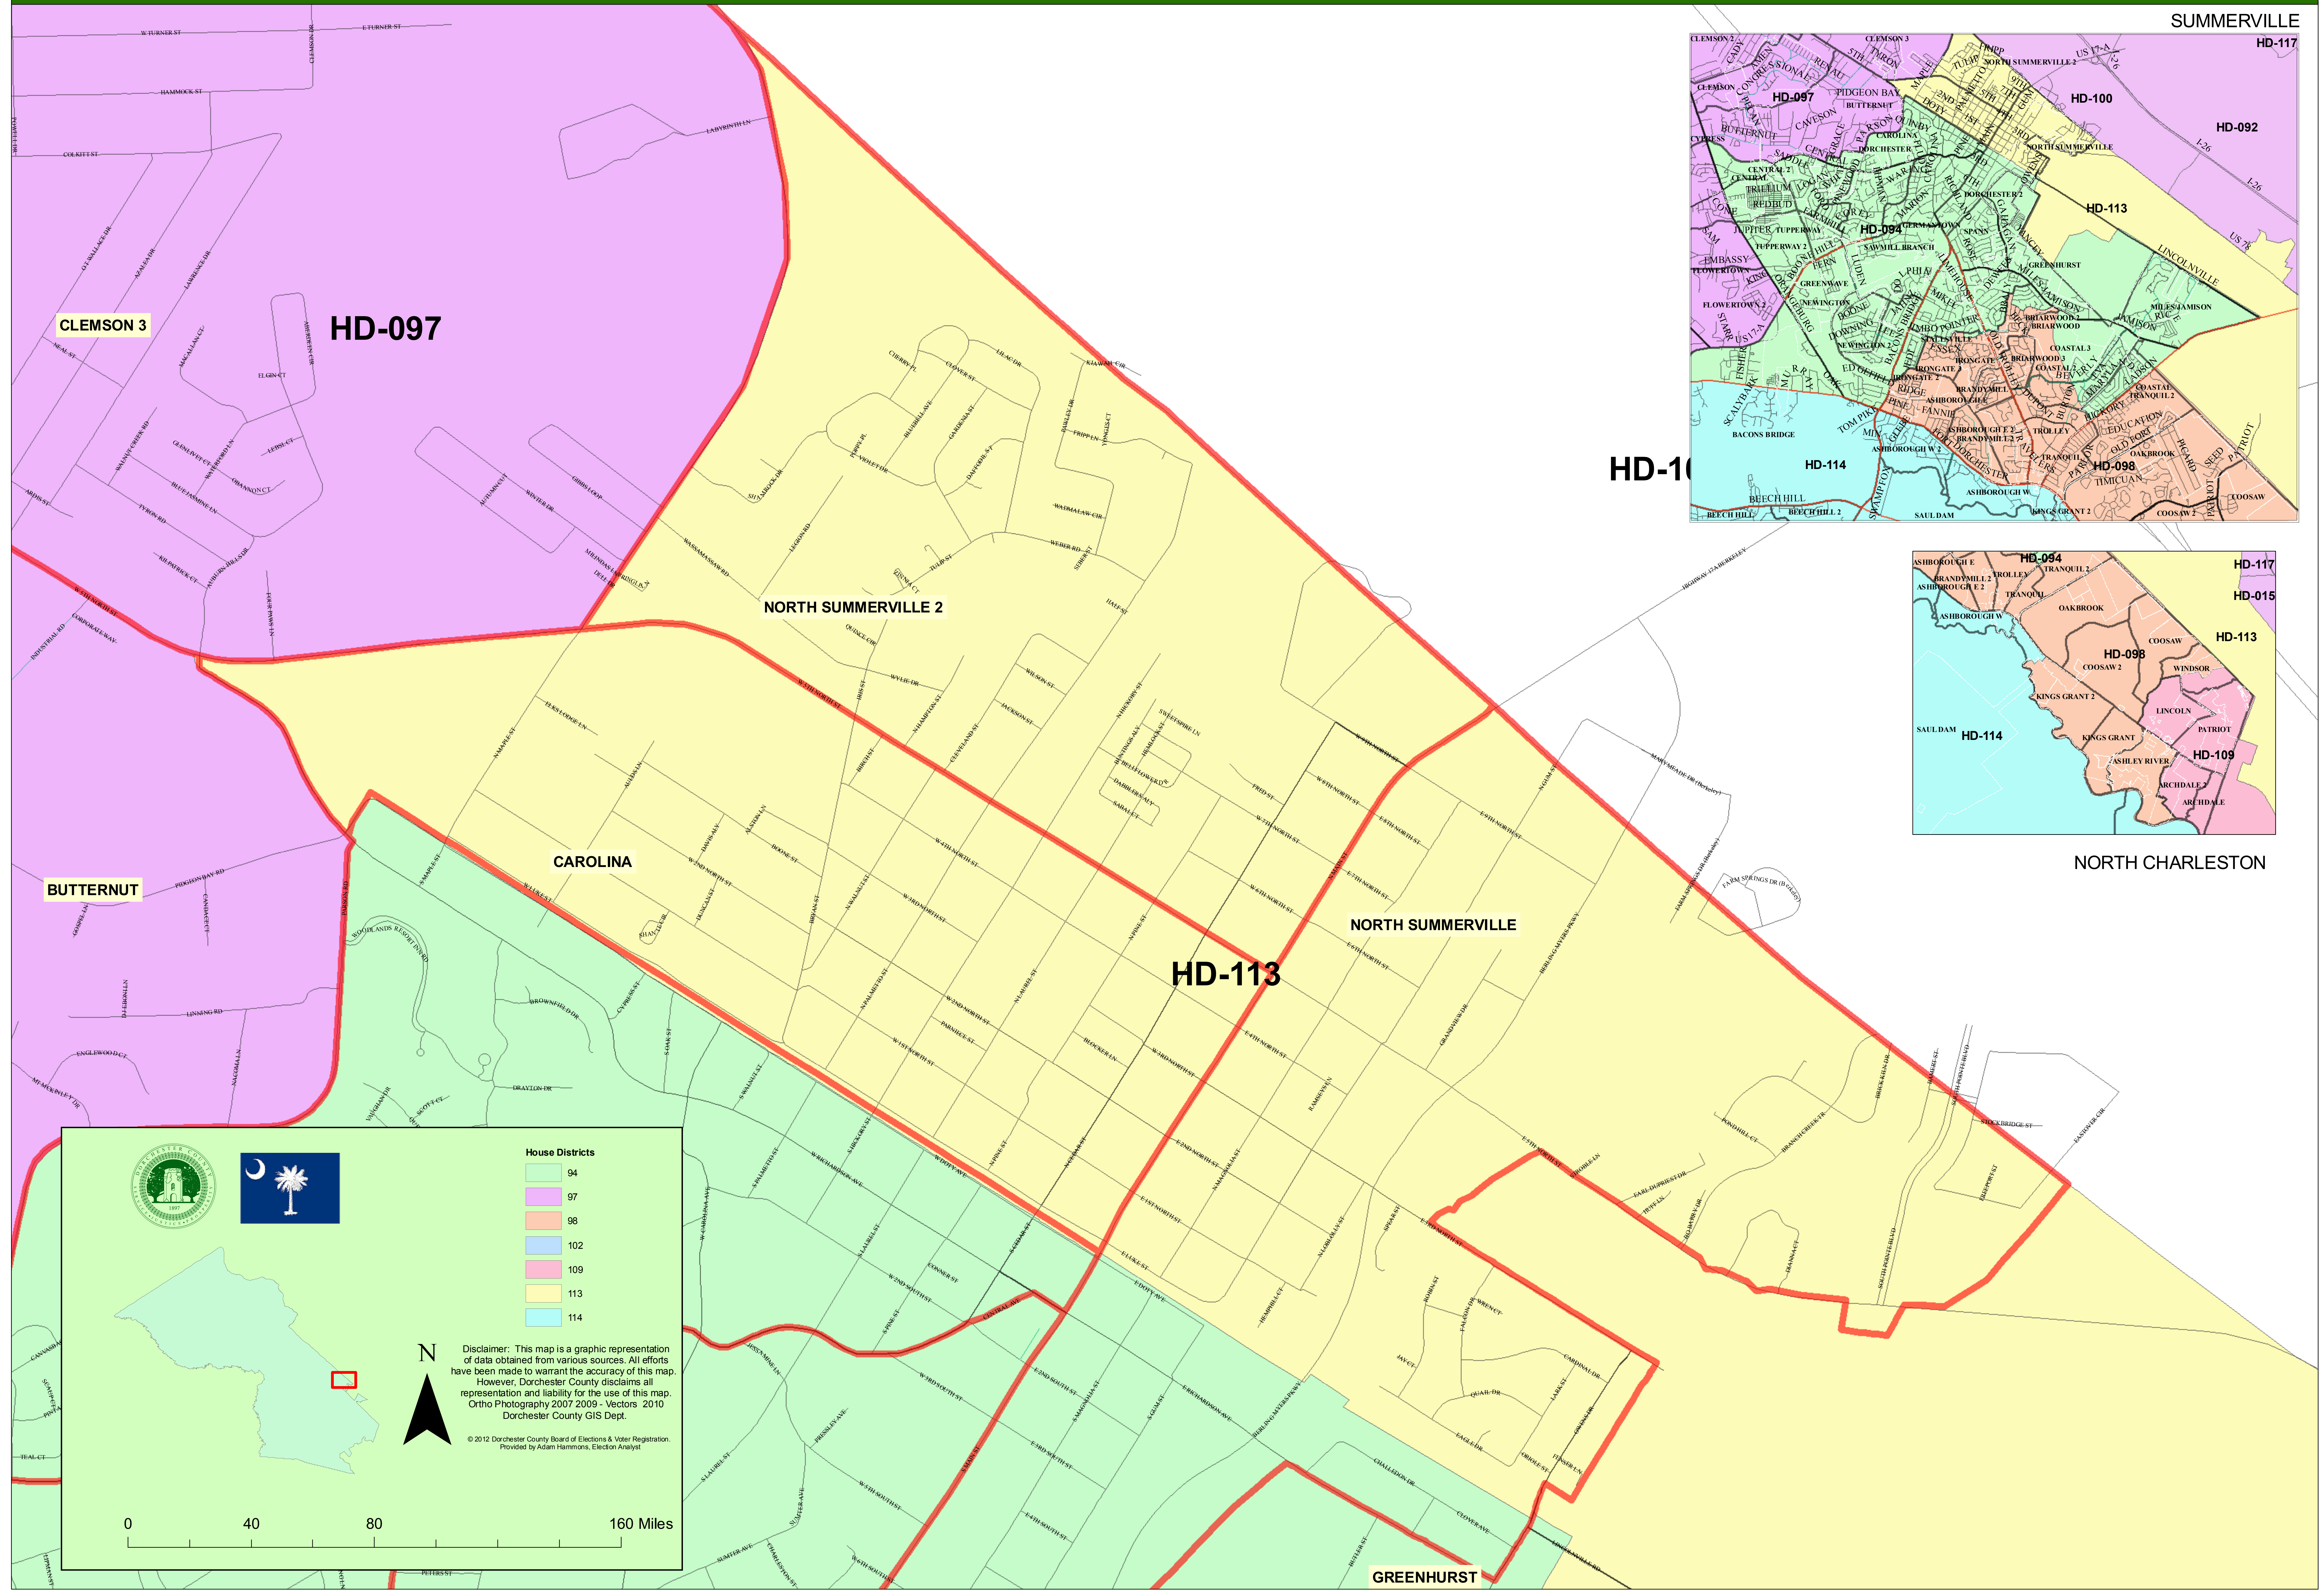

# Dorchester County, SC - HOUSE DISTRICT 113

**House Districts**

- 94
- 97
- 98
- 102
- 109
- 113
- 114

Disclaimer: This map is a graphic representation of data obtained from various sources. All efforts have been made to warrant the accuracy of this map. However, Dorchester County disclaims all representation and liability for the use of this map. Ortho Photography 2007-2009 - Vectors 2010 Dorchester County GIS Dept.

GREENHURST

SUMMERVILLE

NORTH CHARLESTON