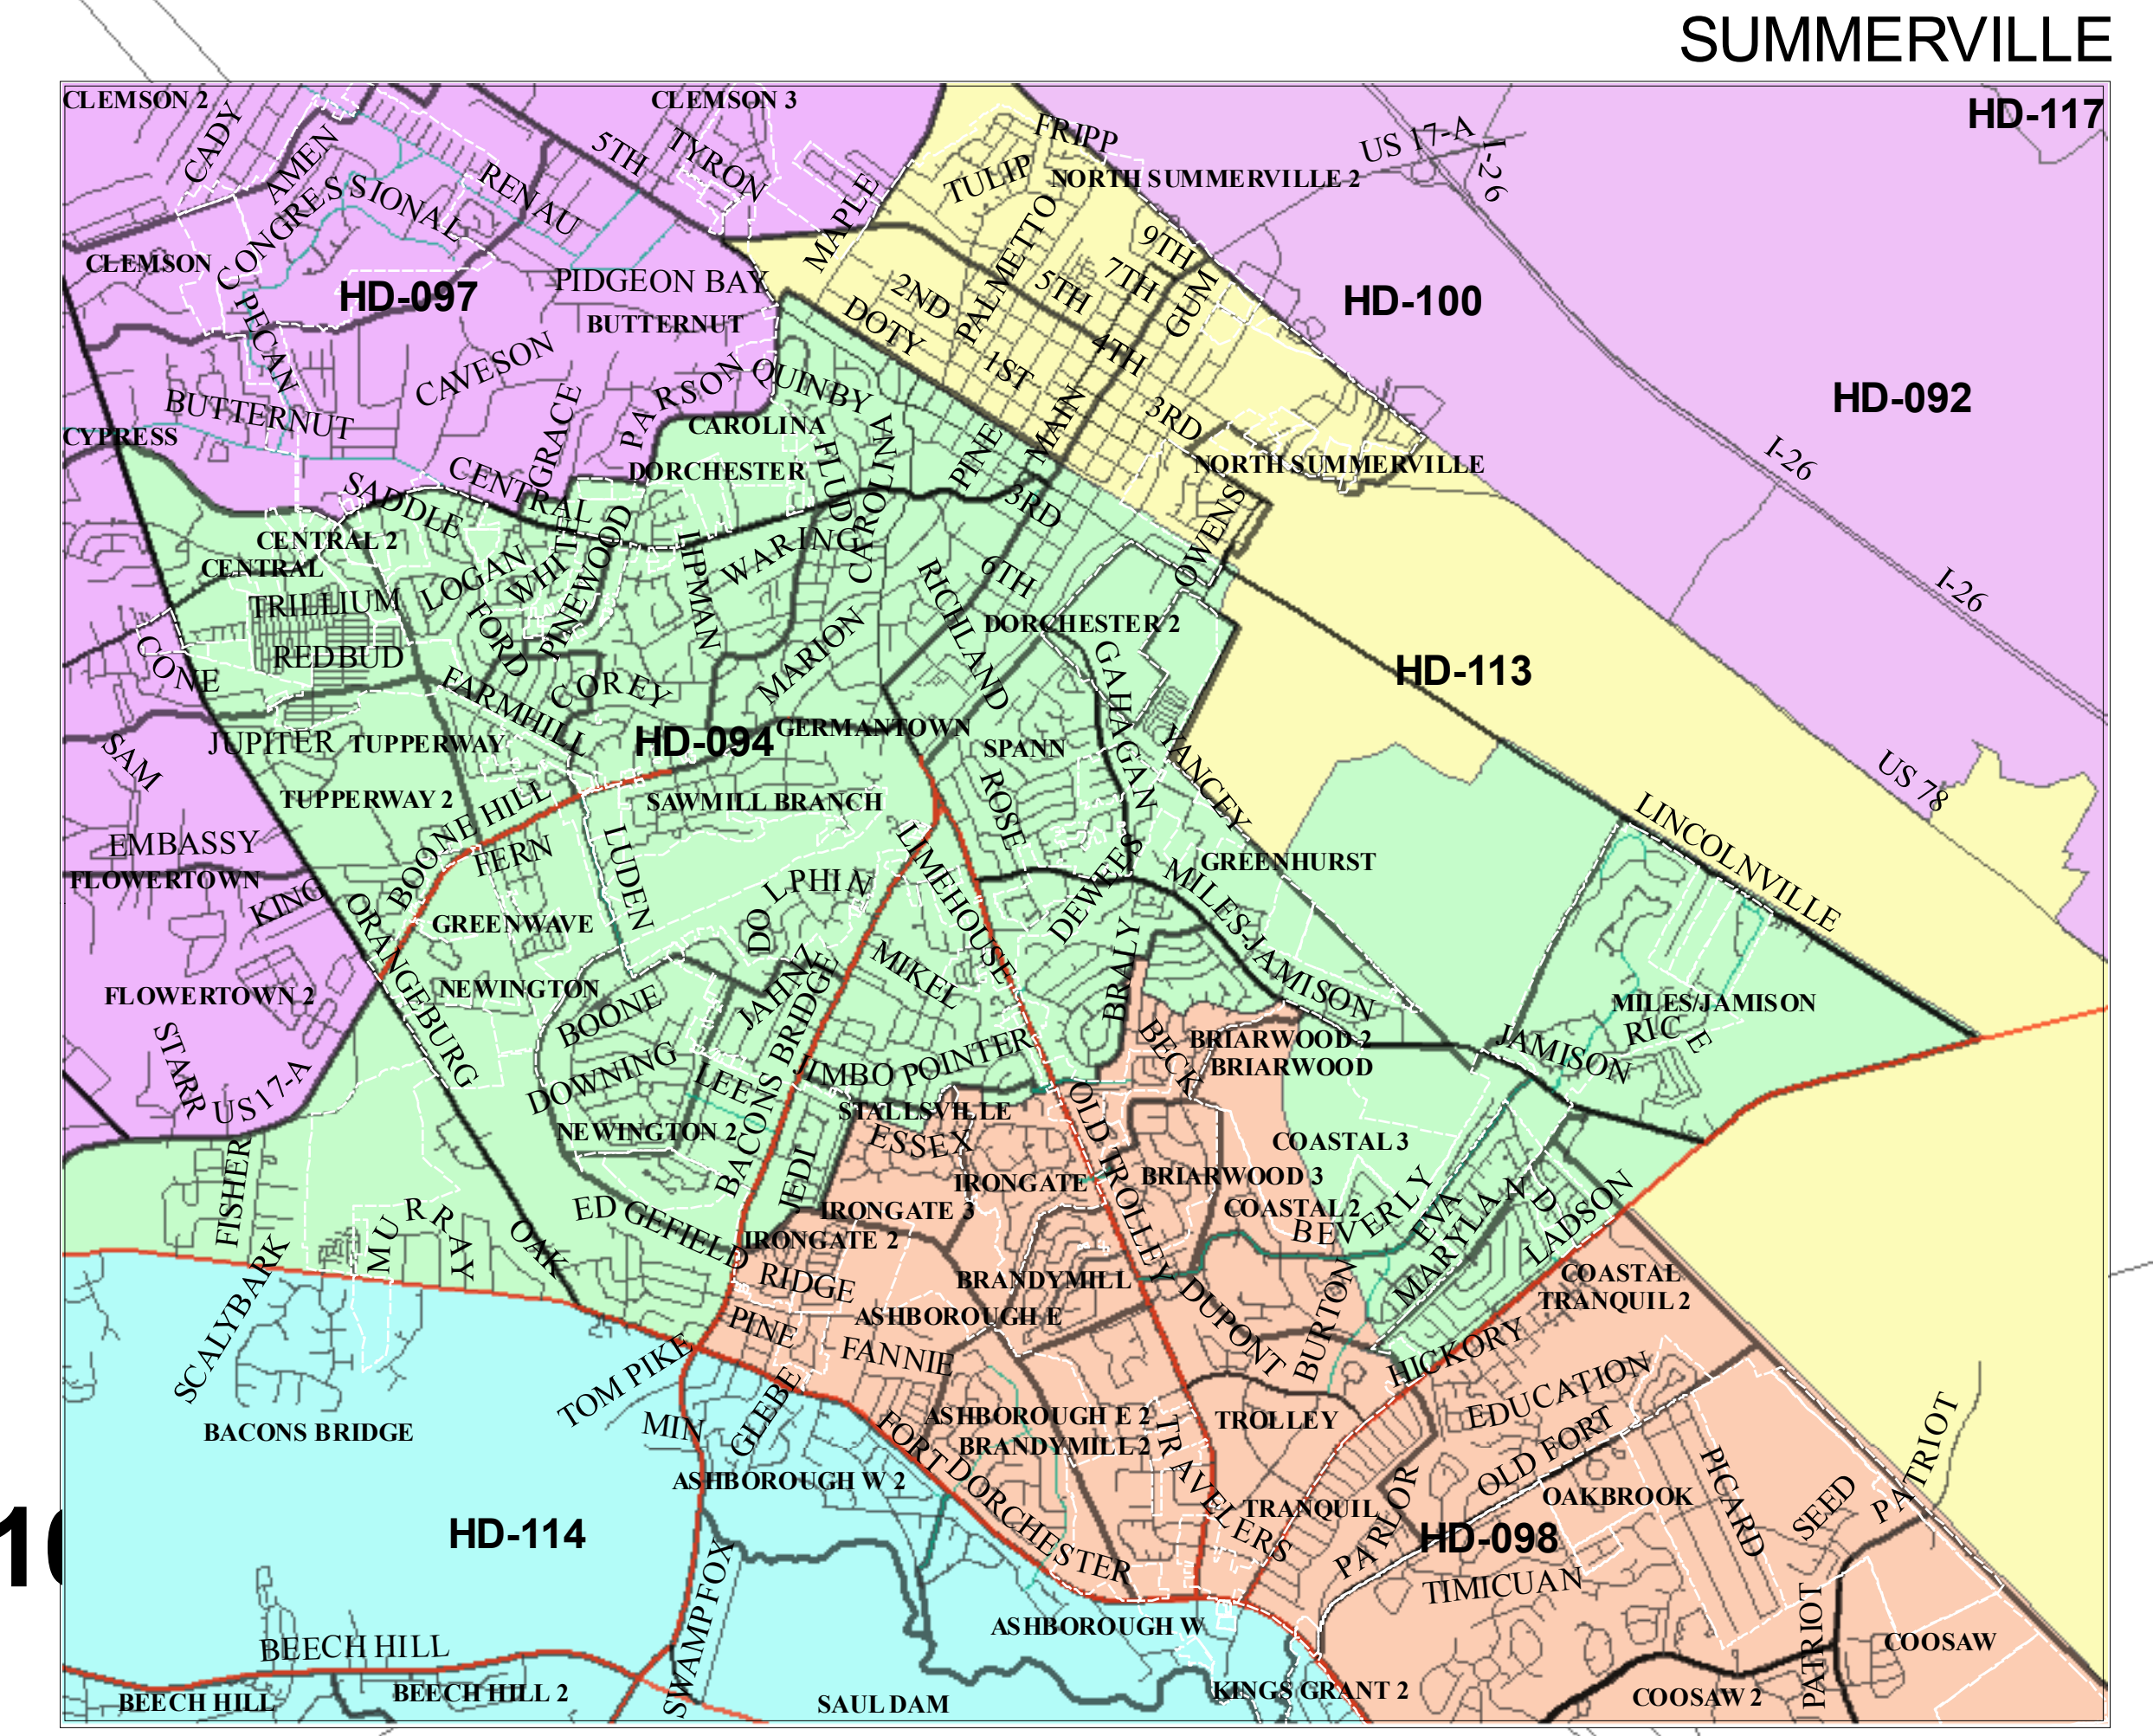

# Dorchester County, SC - HOUSE DISTRICT 113

**House Districts**

- 94
- 97
- 98
- 102
- 109
- 113
- 114

Disclaimer: This map is a graphic representation of data obtained from various sources. All efforts have been made to warrant the accuracy of this map. However, Dorchester County disclaims all representation and liability for the use of this map. Ortho Photography 2007-2009 - Vectors 2010 Dorchester County GIS Dept.

GREENHURST

SUMMERVILLE

NORTH CHARLESTON