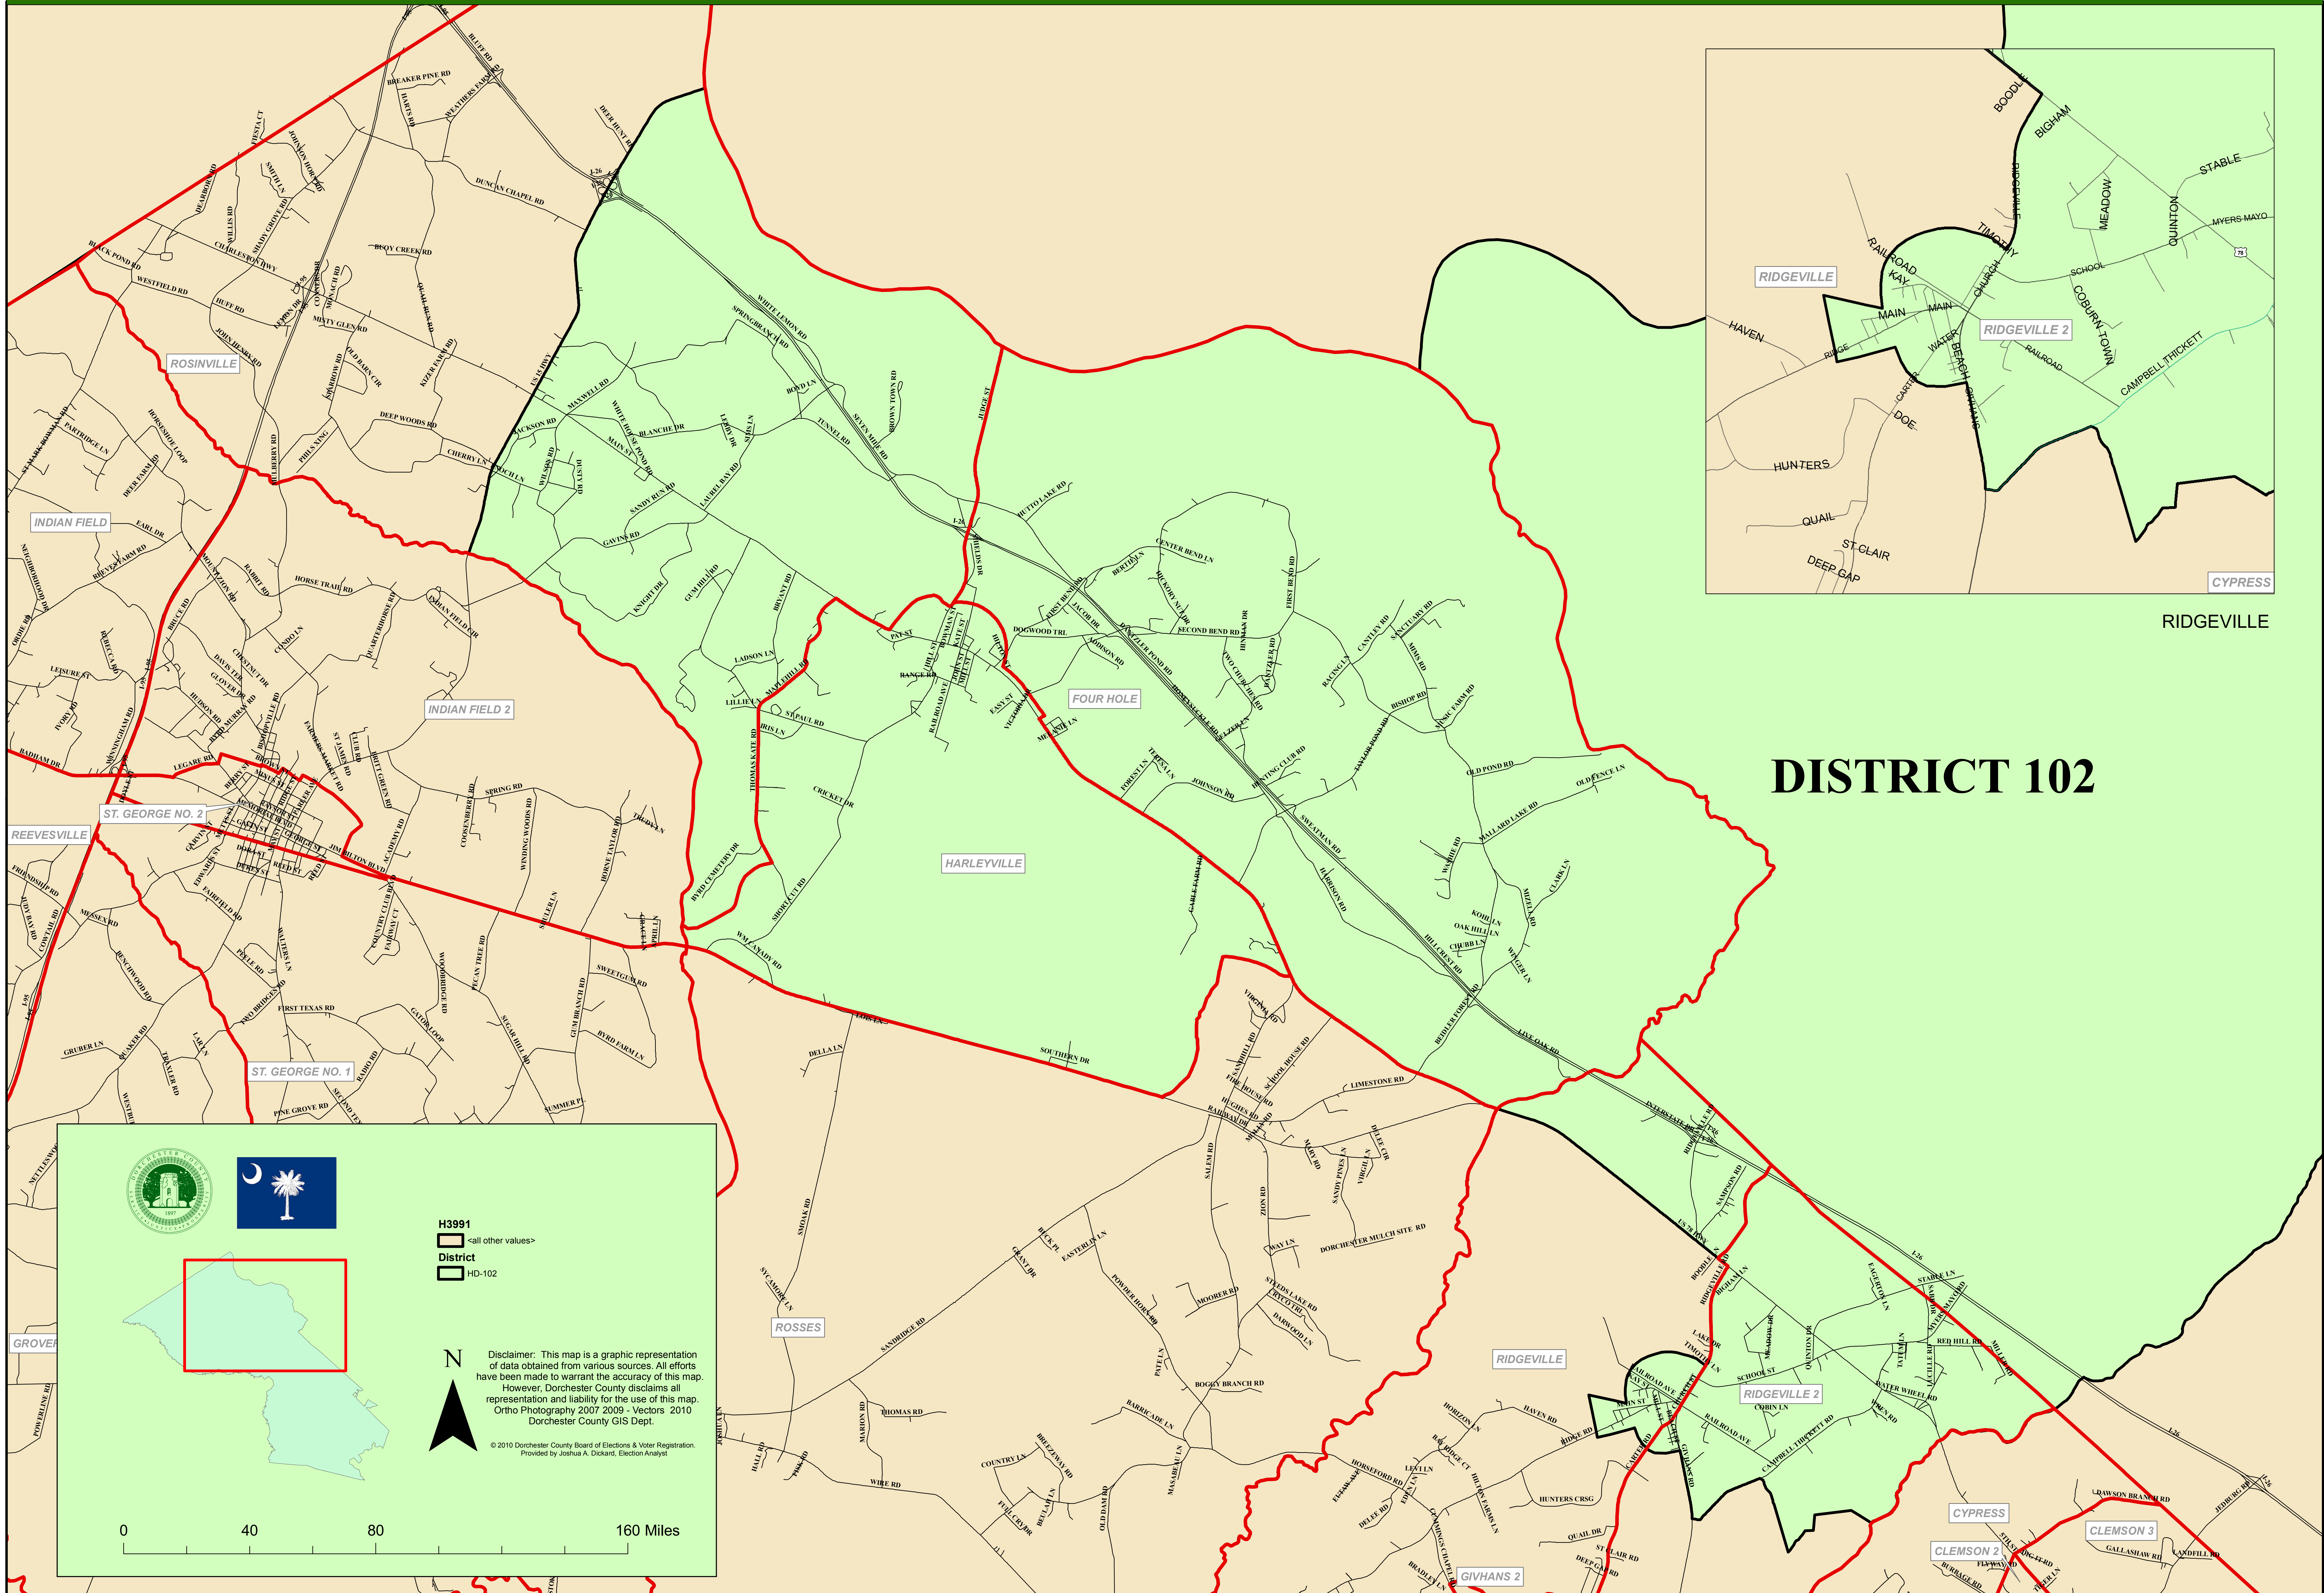

Dorchester County, SC - HOUSE DISTRICT 102

DISTRICT 102

N

- H3991 <all other values>
- District
- HD-102

0 40 80 160 Miles