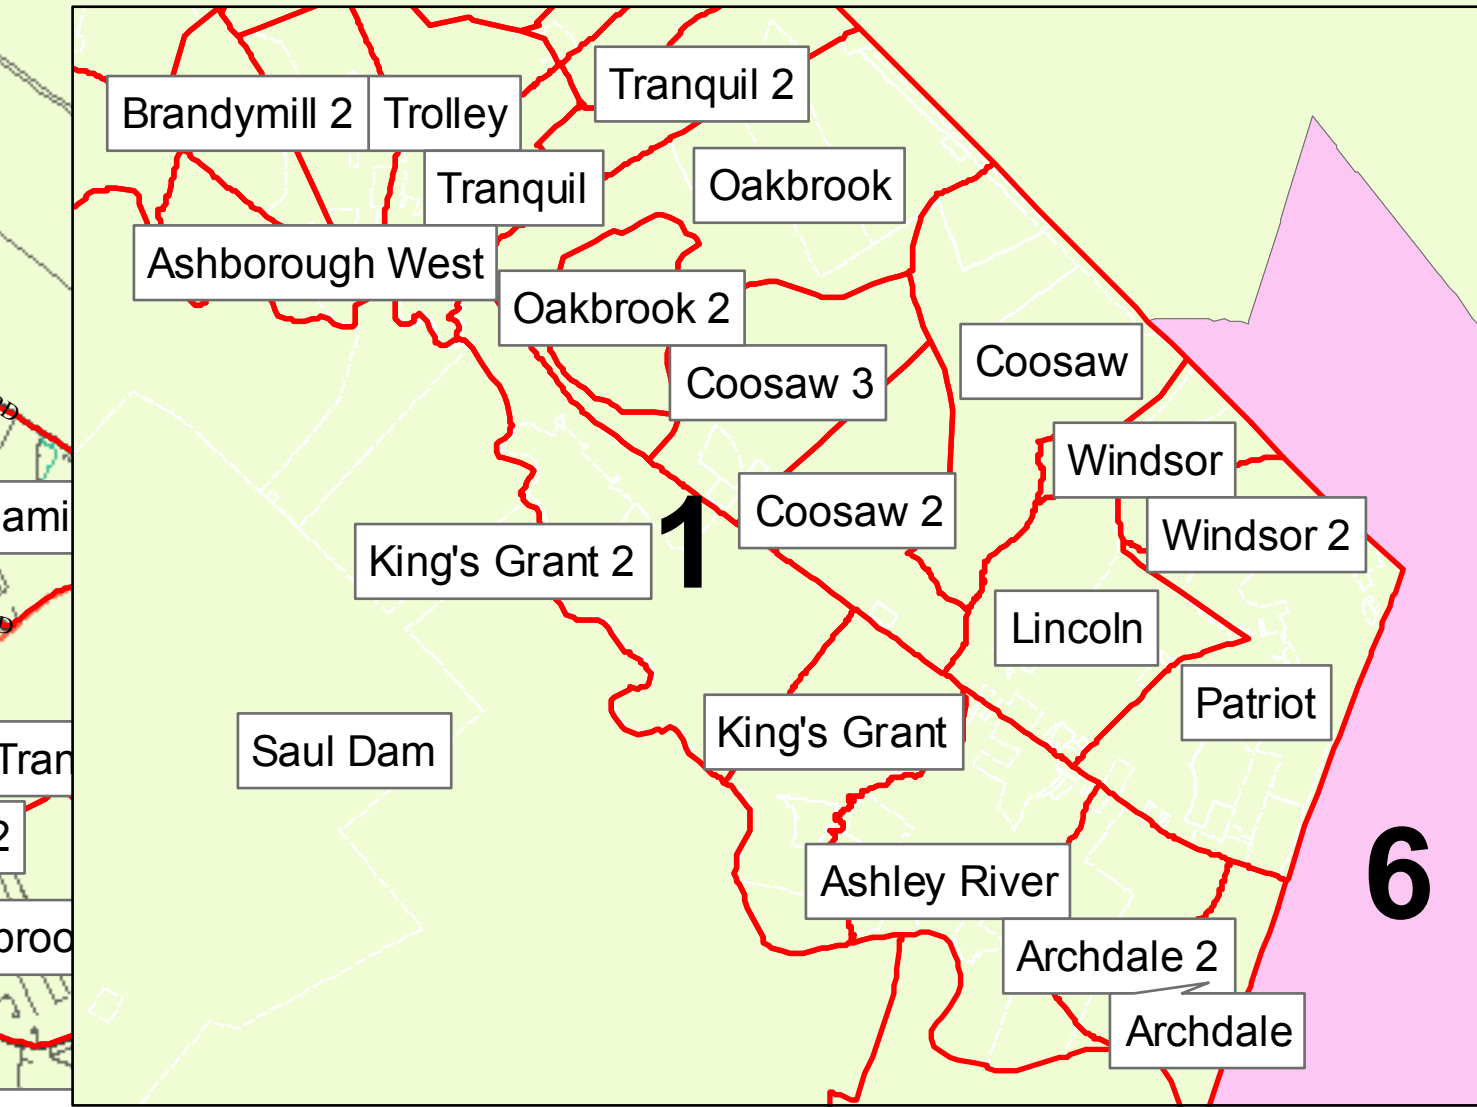

# Dorchester County, SC - Congressional District 6

SUMMERVILLE

RIDGEVILLE

NORTH-CHARLESTON