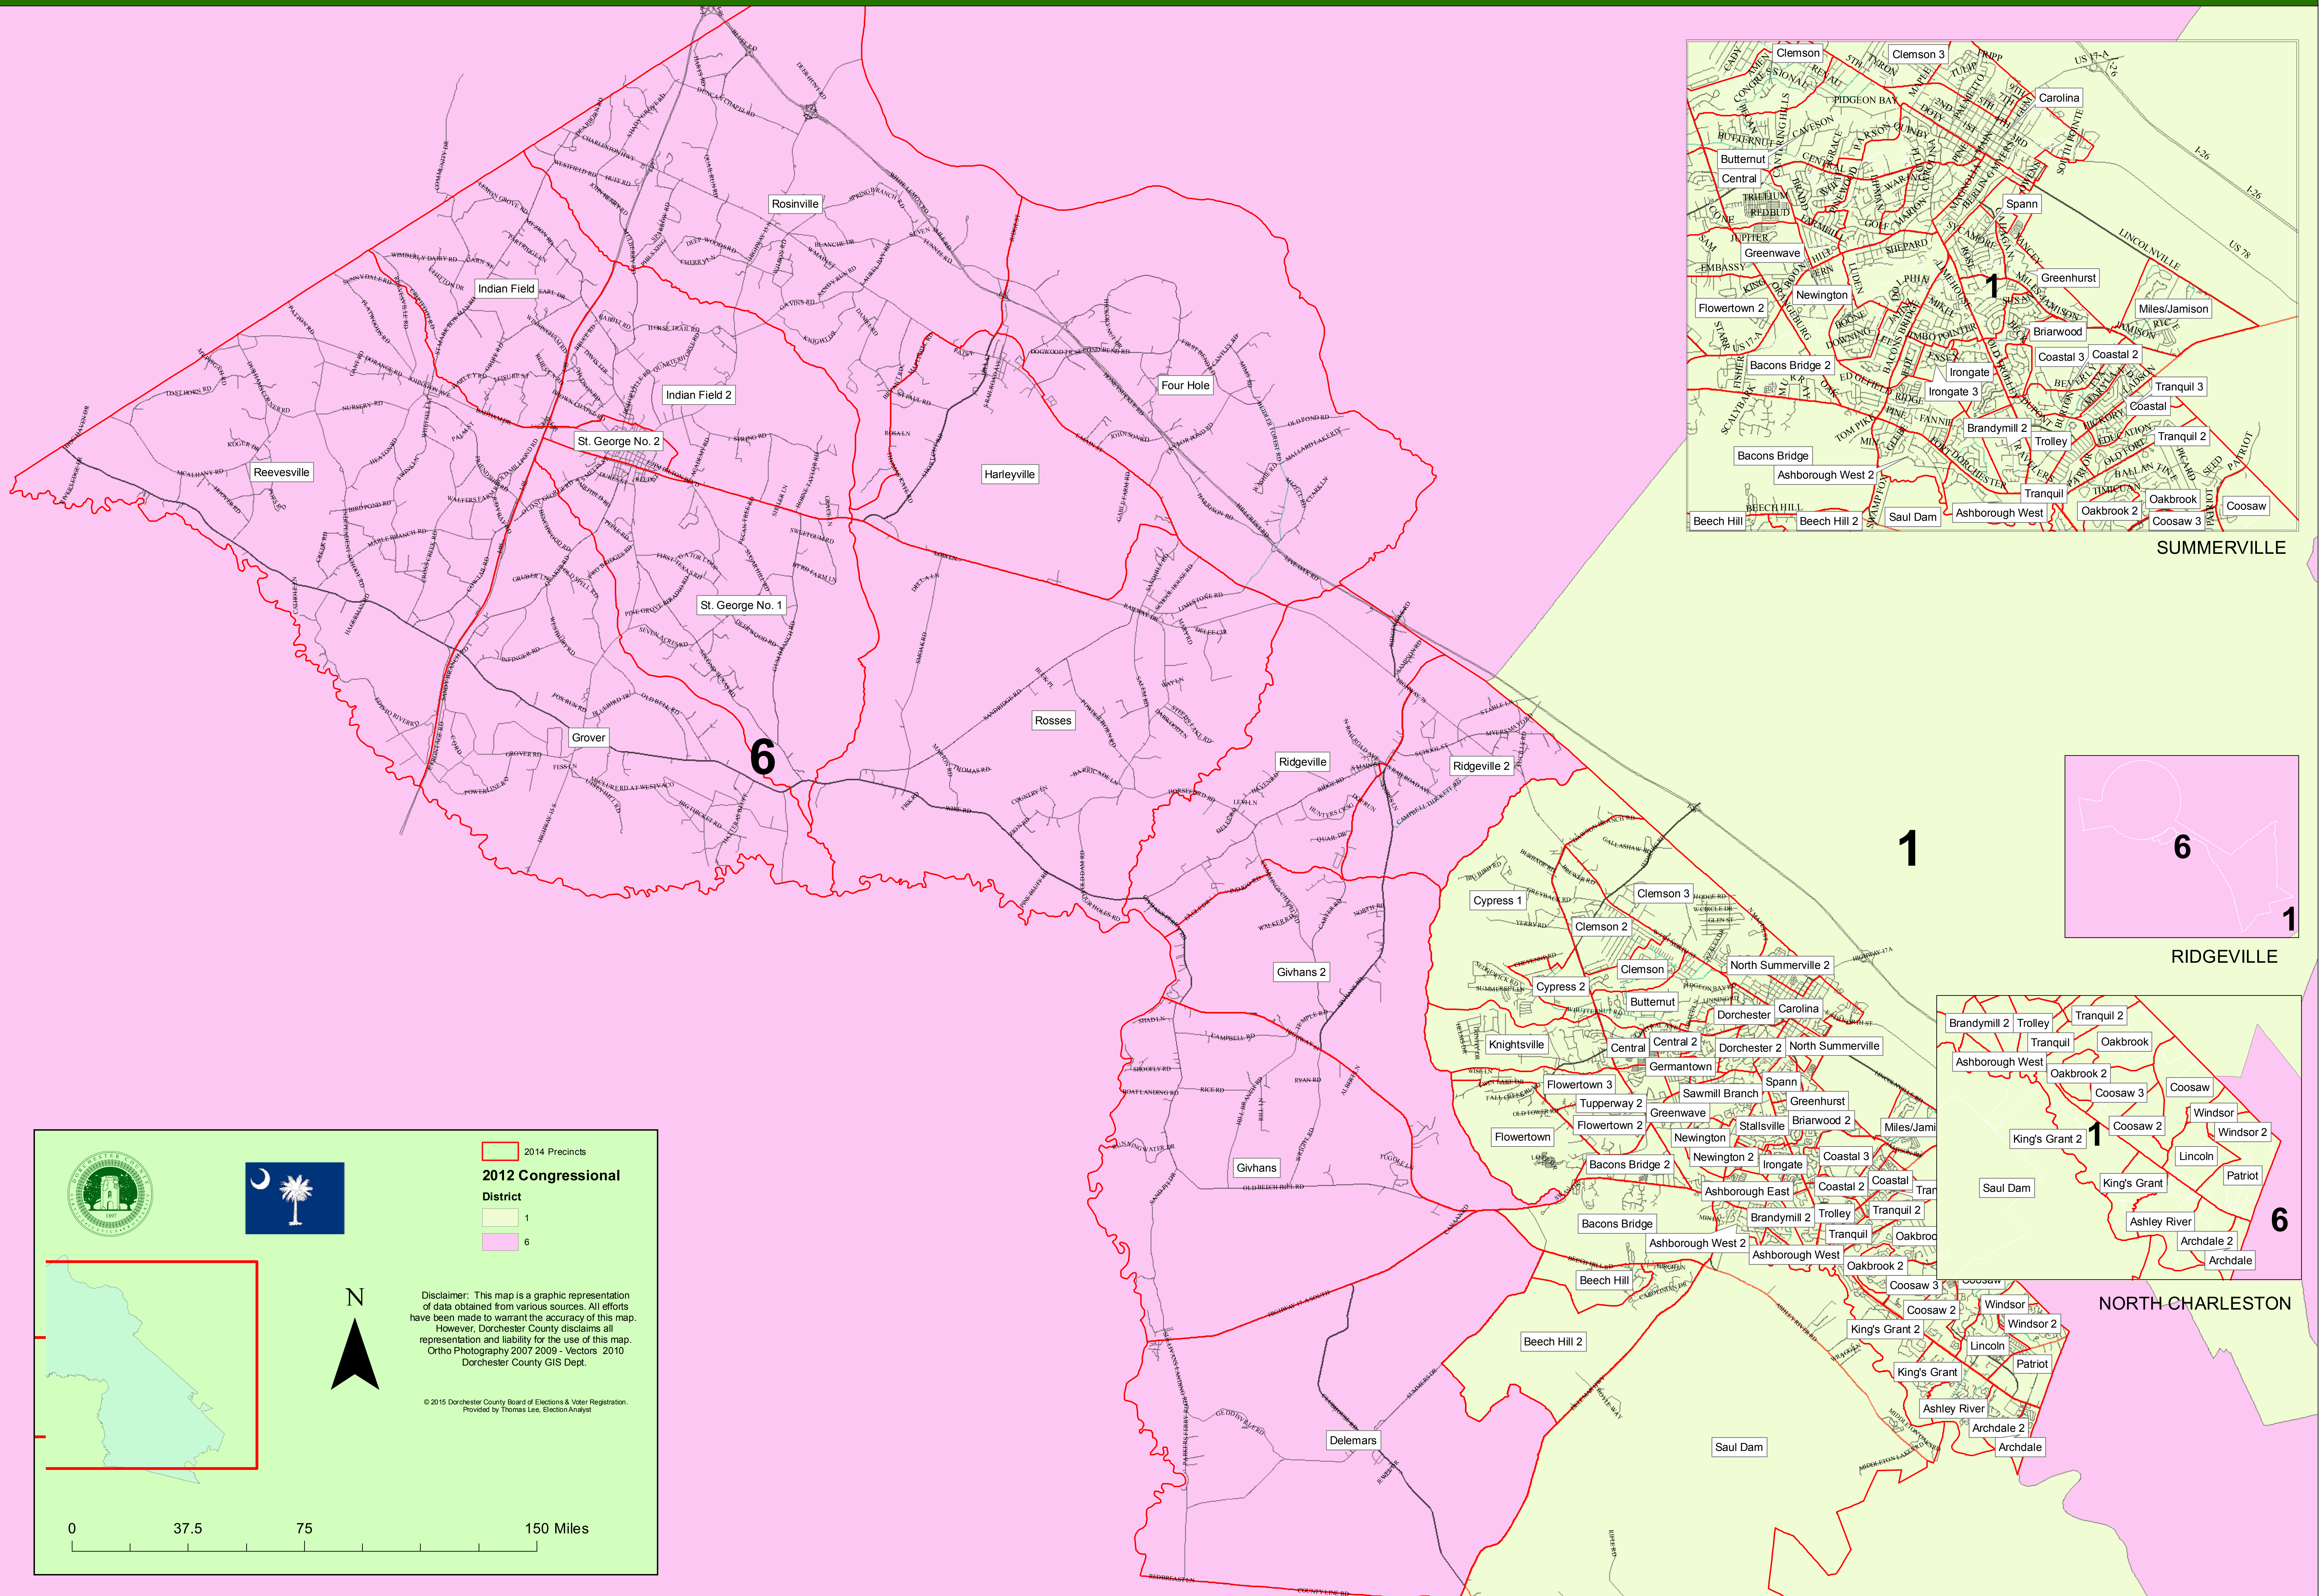

# Dorchester County, SC - Congressional District 6

SUMMERVILLE

RIDGEVILLE

NORTH-CHARLESTON