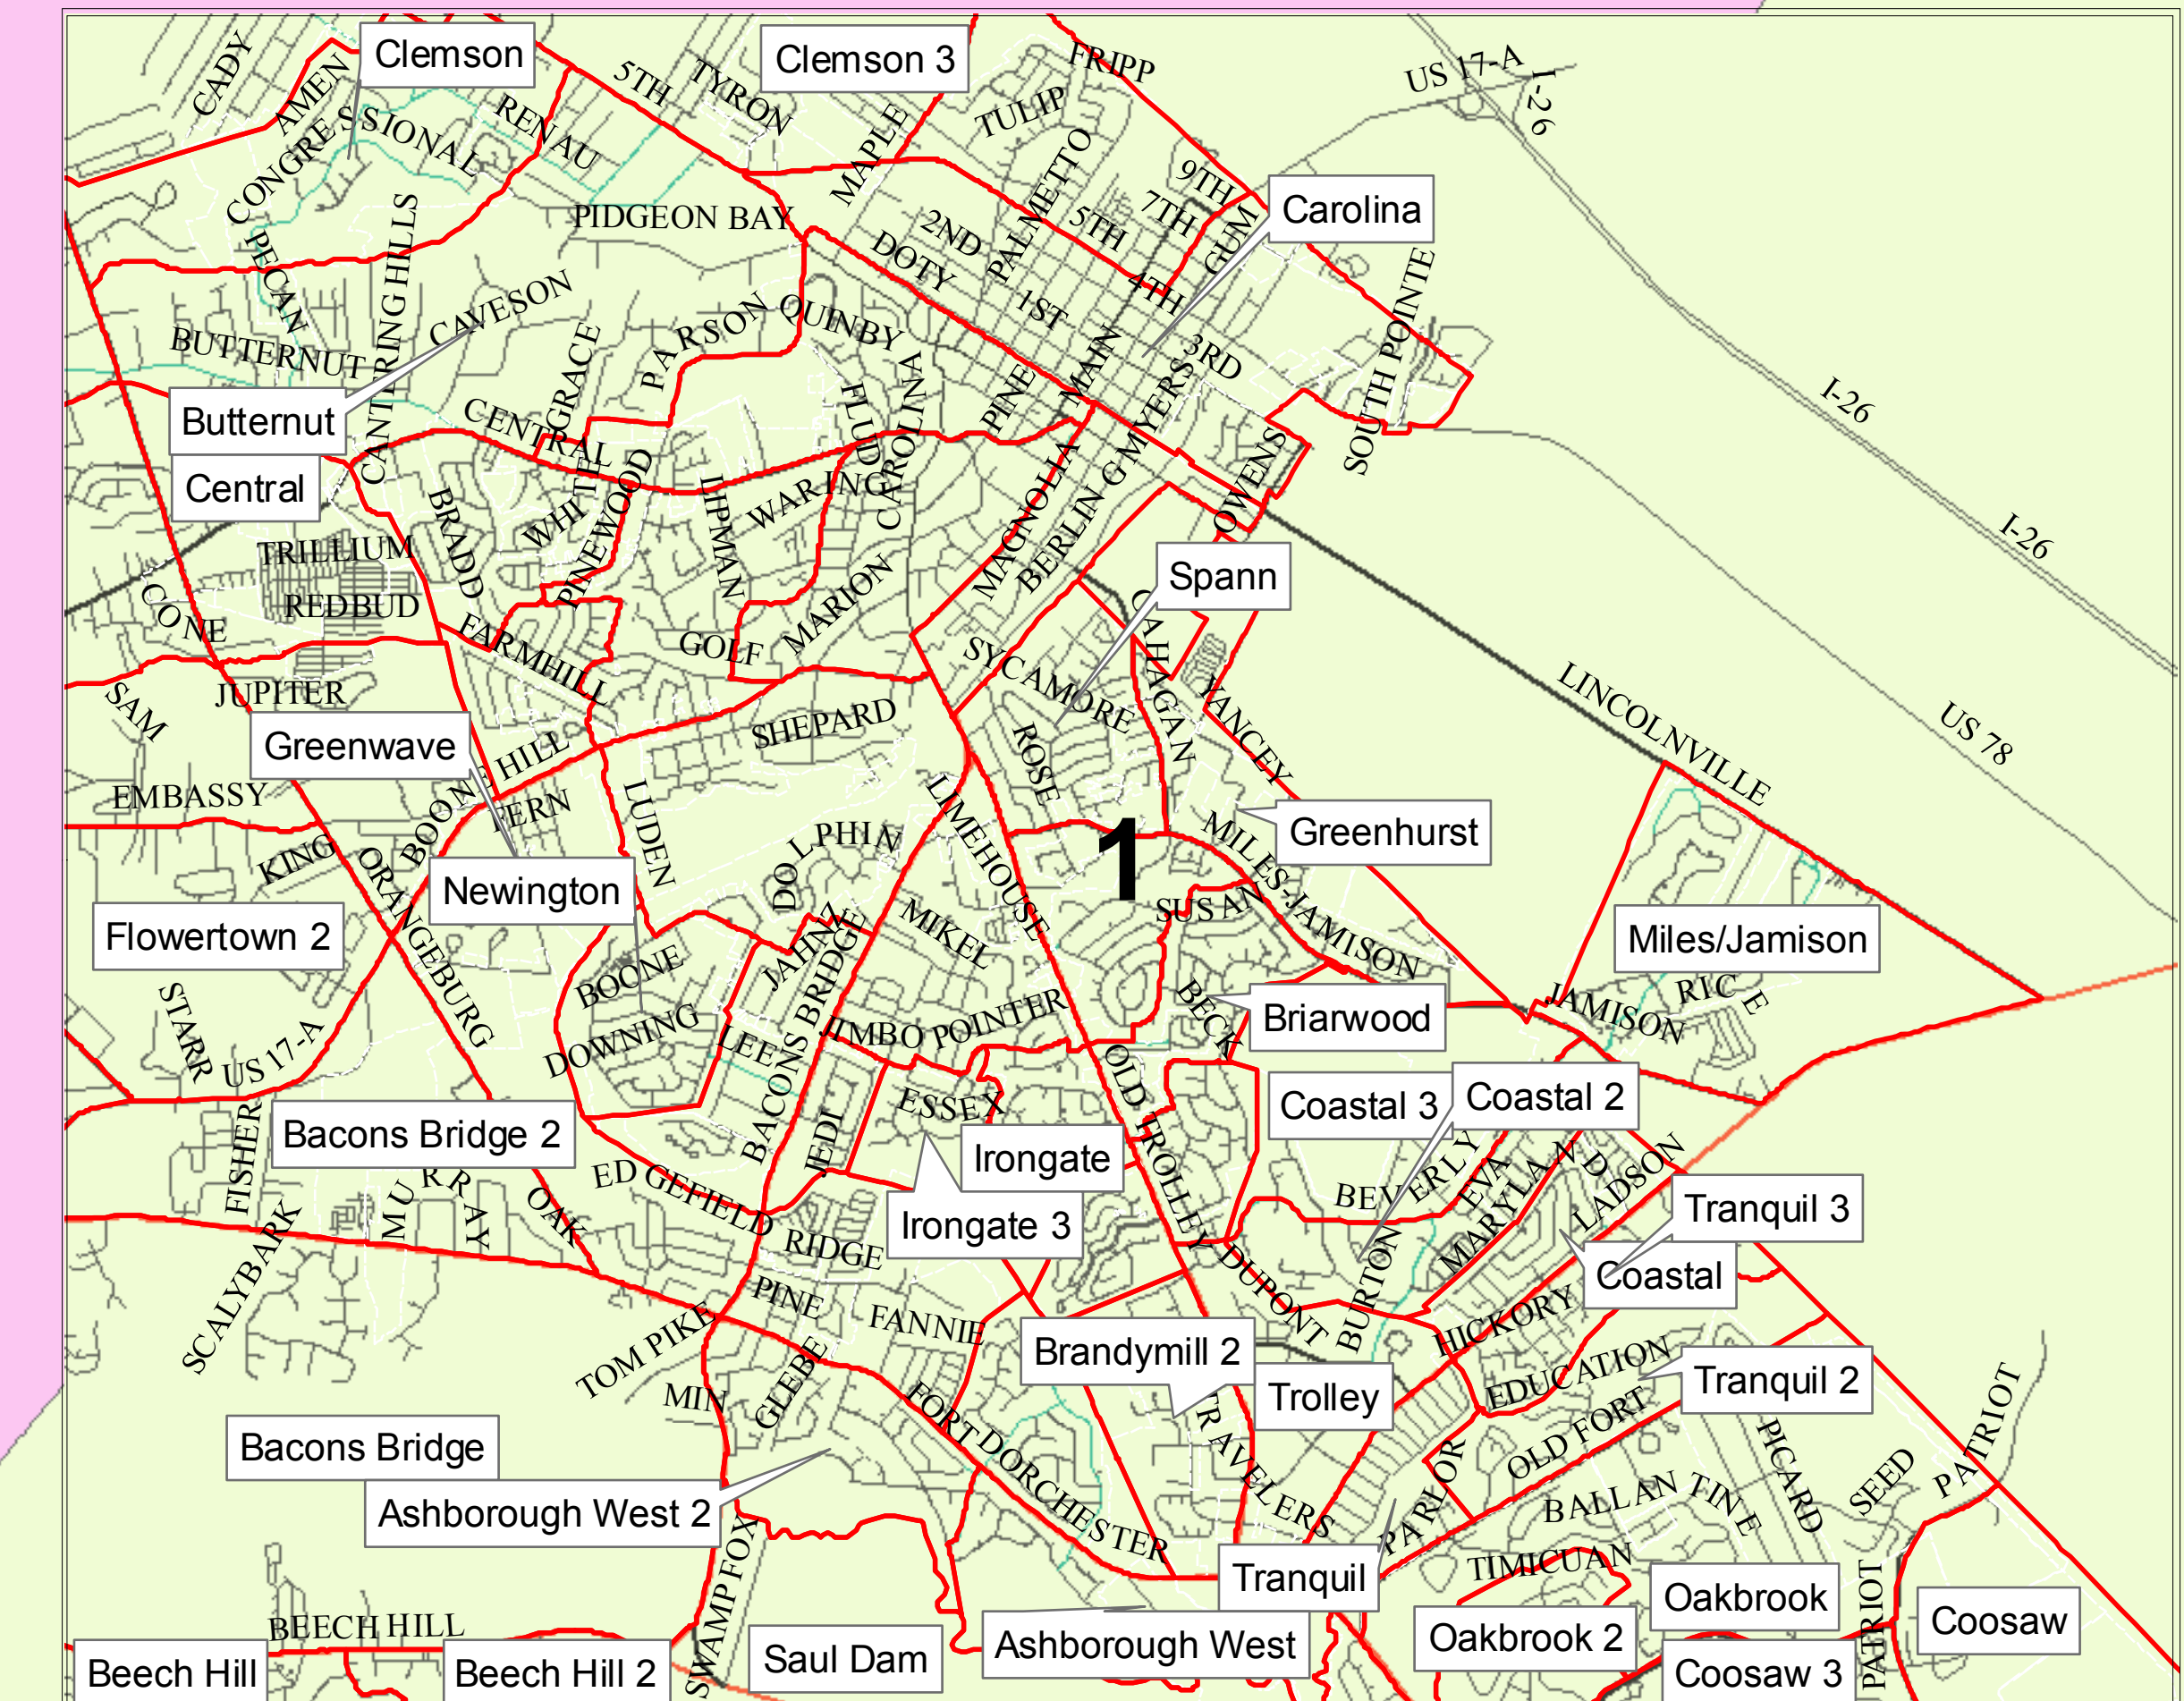

# Dorchester County, SC - Congressional District 6

SUMMERVILLE

RIDGEVILLE

NORTH-CHARLESTON