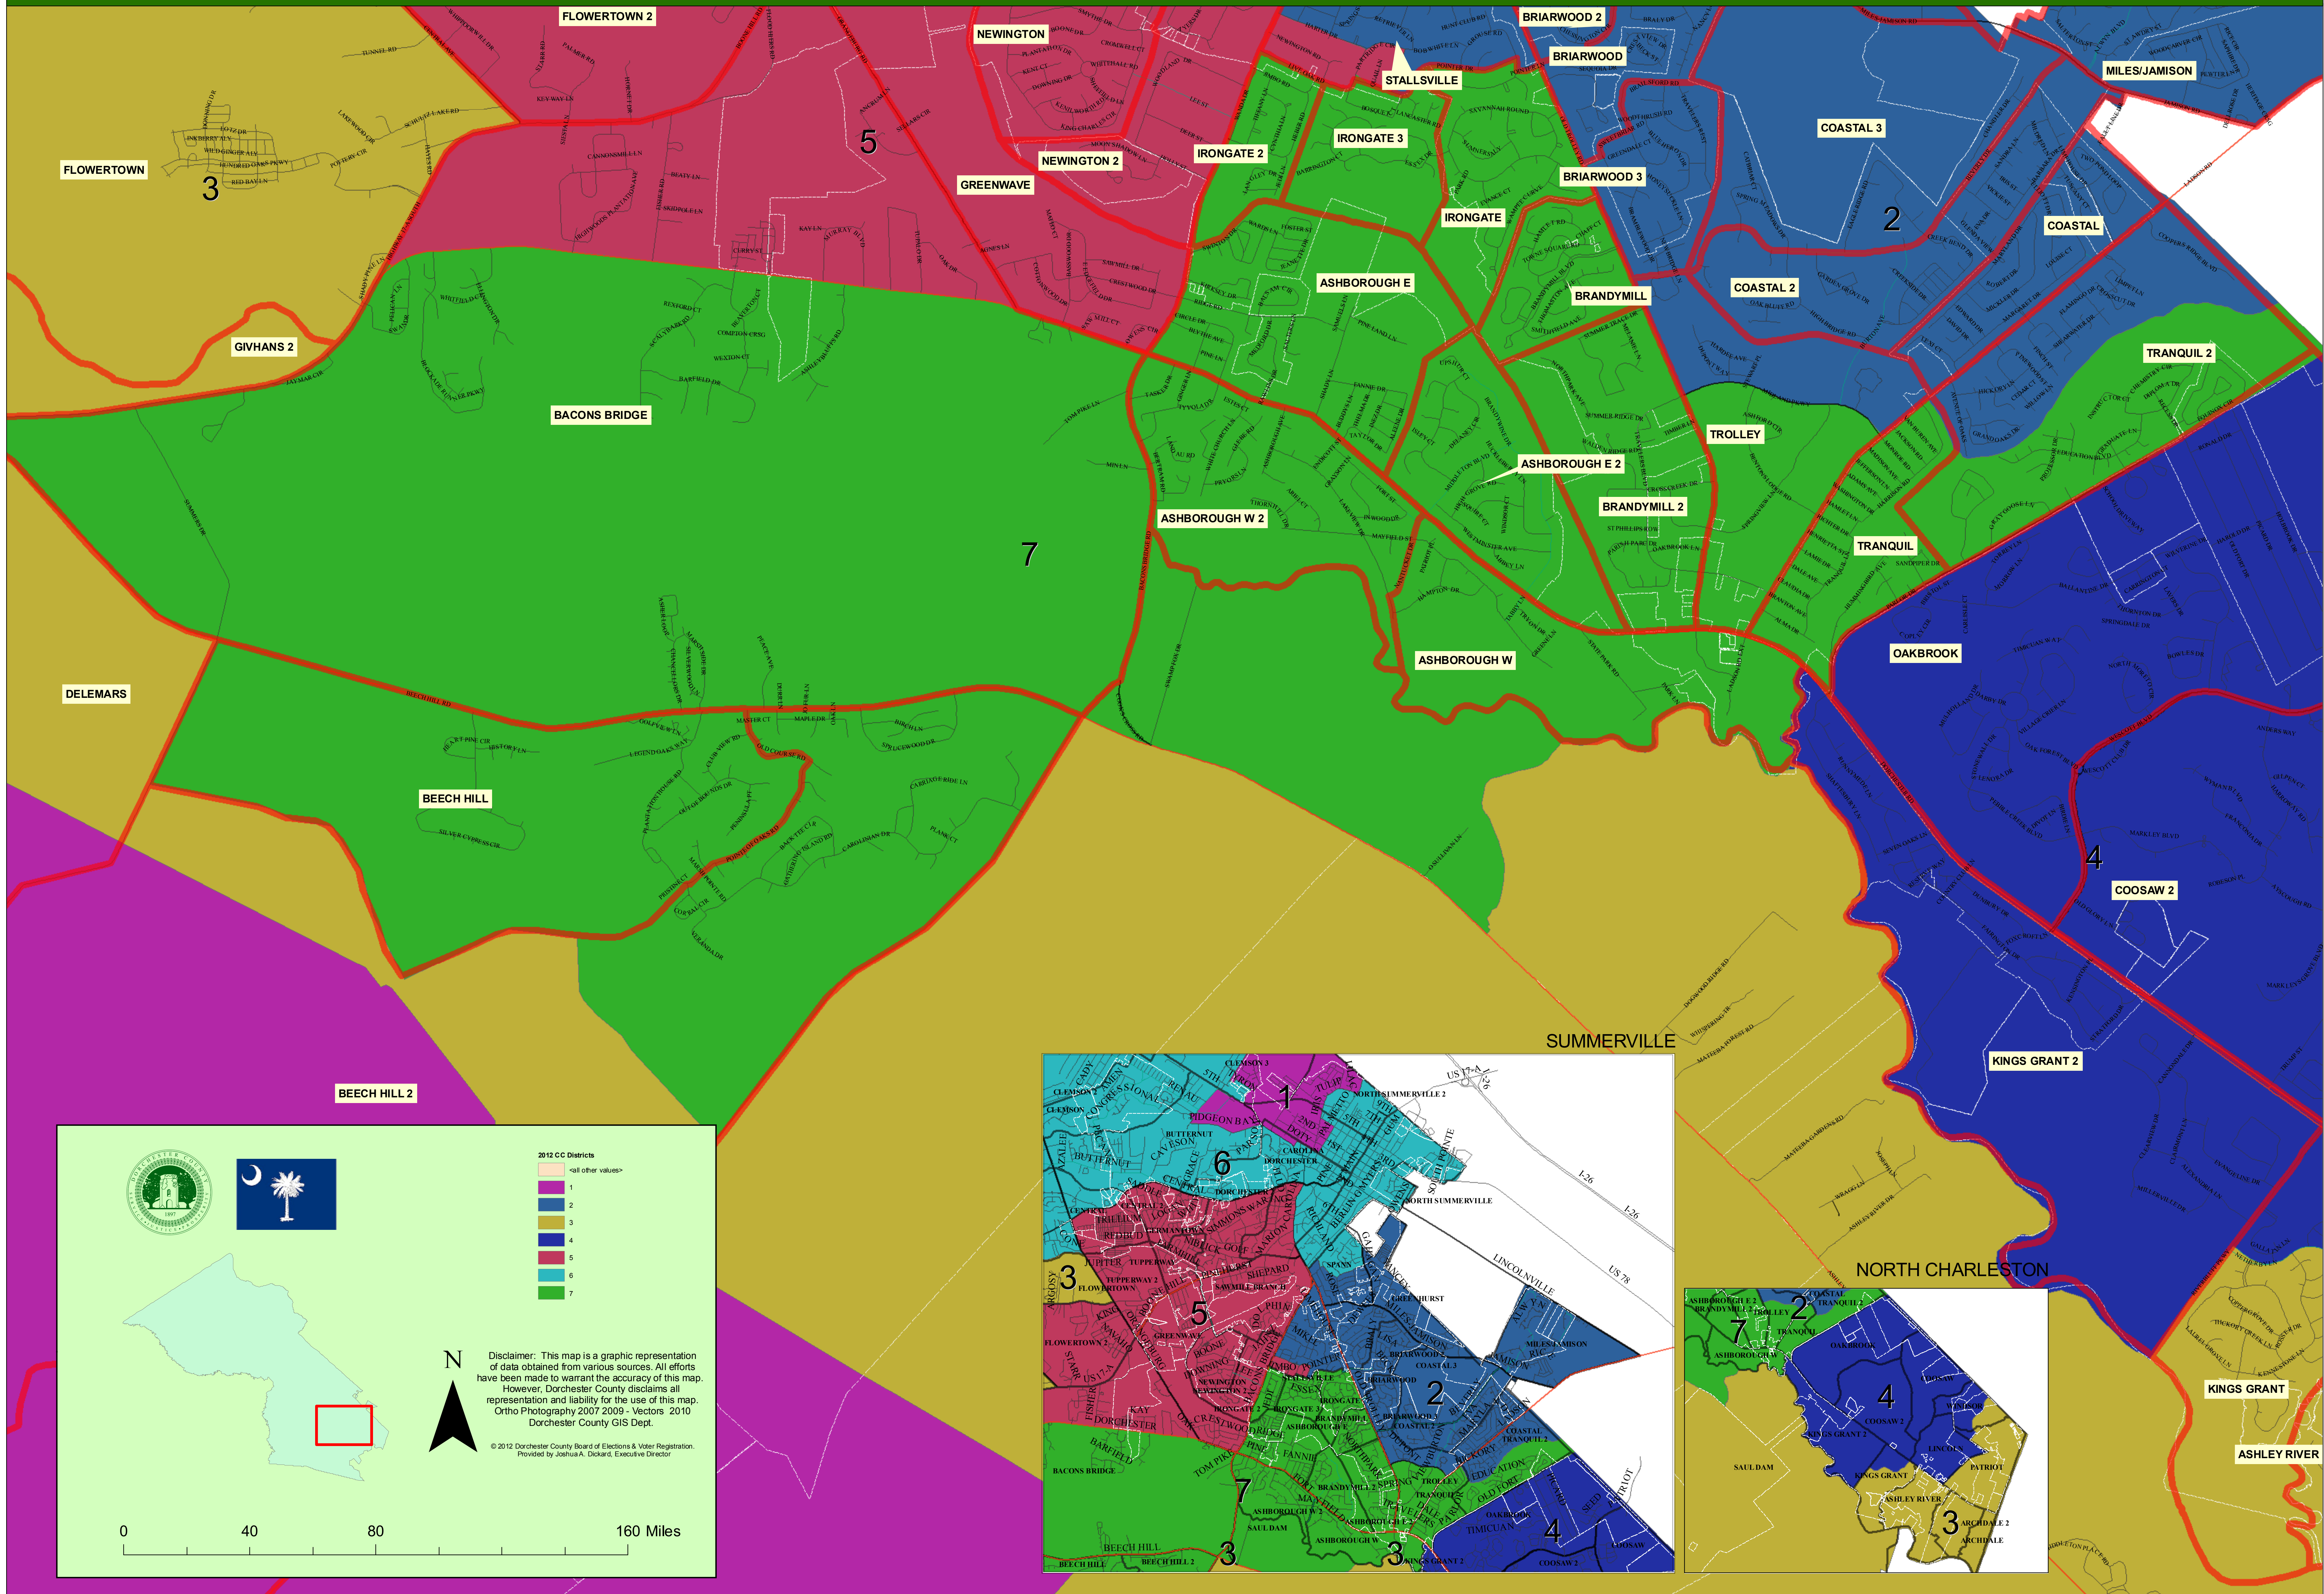

Dorchester County, SC - COUNTY COUNCIL DISTRICT 7

FLOWERTOWN

3

FLOWERTOWN 2

NEWINGTON

NEWINGTON 2

GREENWAVE

IRONGATE 2

IRONGATE 3

ASHBOROUGH E

ASHBOROUGH W 2

ASHBOROUGH W

BRIARWOOD 2

BRIARWOOD

IRONGATE

BRIARWOOD 3

BRANDYMILL

BRANDYMILL 2

TROLLEY

COASTAL 3

COASTAL 2

TRANQUIL

OAKBROOK

MILES/JAMISON

COASTAL

TRANQUIL 2

COOSAW 2

KINGS GRANT 2

SUMMERVILLE

NORTH CHARLESTON

KINGS GRANT

ASHLEY RIVER