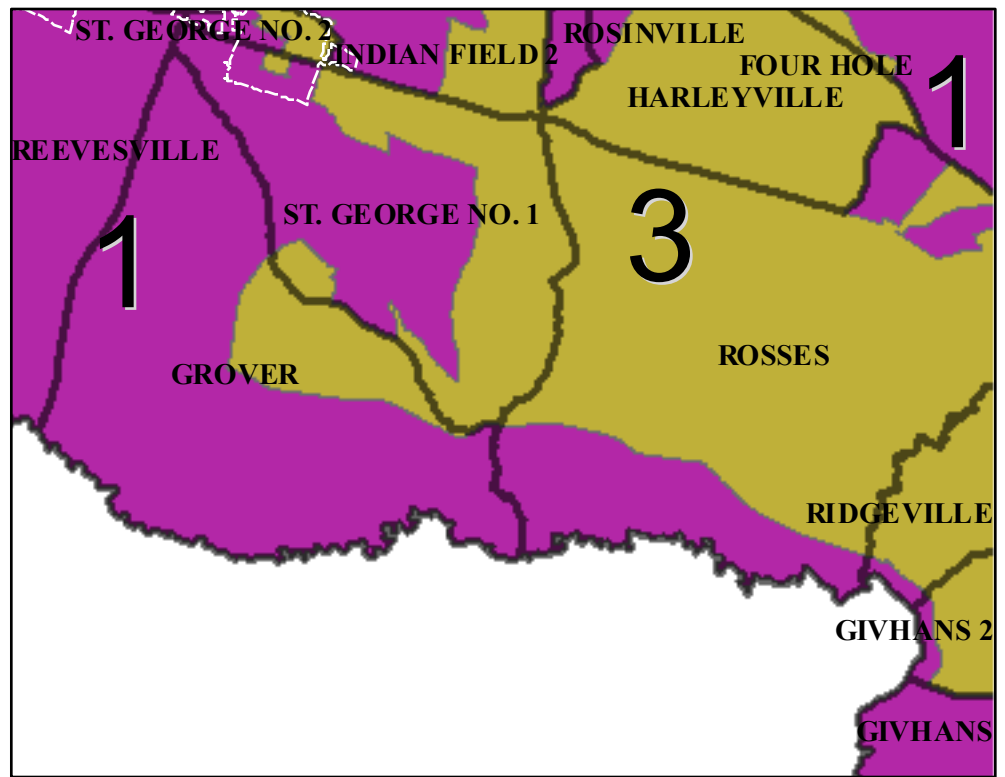

Dorchester County, SC - COUNTY COUNCIL DISTRICTS

HARLEYVILLE

REEVESVILLE

RIDGEVILLE

ST. GEORGE

SUMMERVILLE

NORTH CHARLESTON

2012 CC Districts
 1
 2
 3
 4
 5
 6
 7
 <all other values>

Disclaimer: This map is a graphic representation of data obtained from various sources. All efforts have been made to warrant the accuracy of this map. However, Dorchester County disclaims all representation and liability for the use of this map. Ortho Photography 2007 2009 - Vectors 2010 Dorchester County GIS Dept.