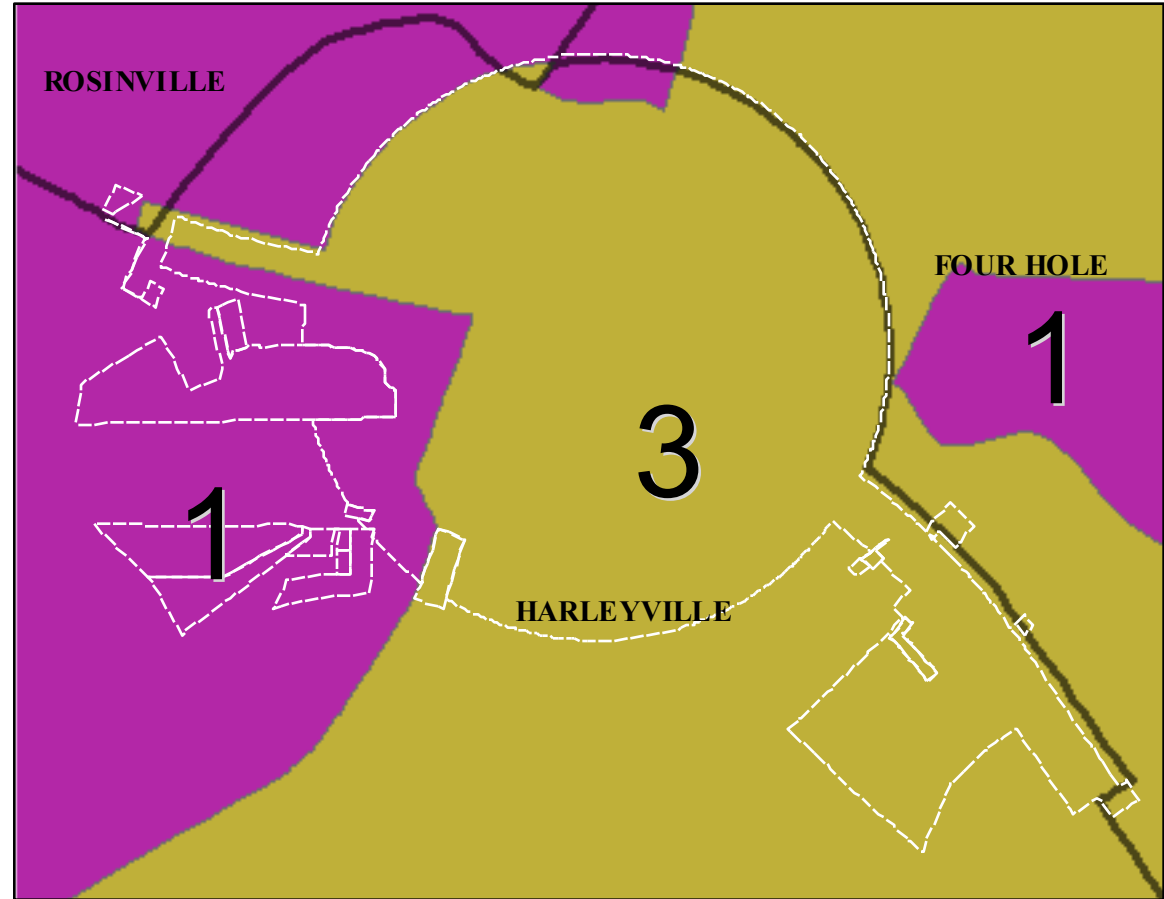

Dorchester County, SC - COUNTY COUNCIL DISTRICTS

HARLEYVILLE

REEVESVILLE

RIDGEVILLE

ST. GEORGE

SUMMERVILLE

NORTH CHARLESTON

2012 CC Districts
 1
 2
 3
 4
 5
 6
 7
 <all other values>

Disclaimer: This map is a graphic representation of data obtained from various sources. All efforts have been made to warrant the accuracy of this map. However, Dorchester County disclaims all representation and liability for the use of this map. Ortho Photography 2007 2009 - Vectors 2010 Dorchester County GIS Dept.