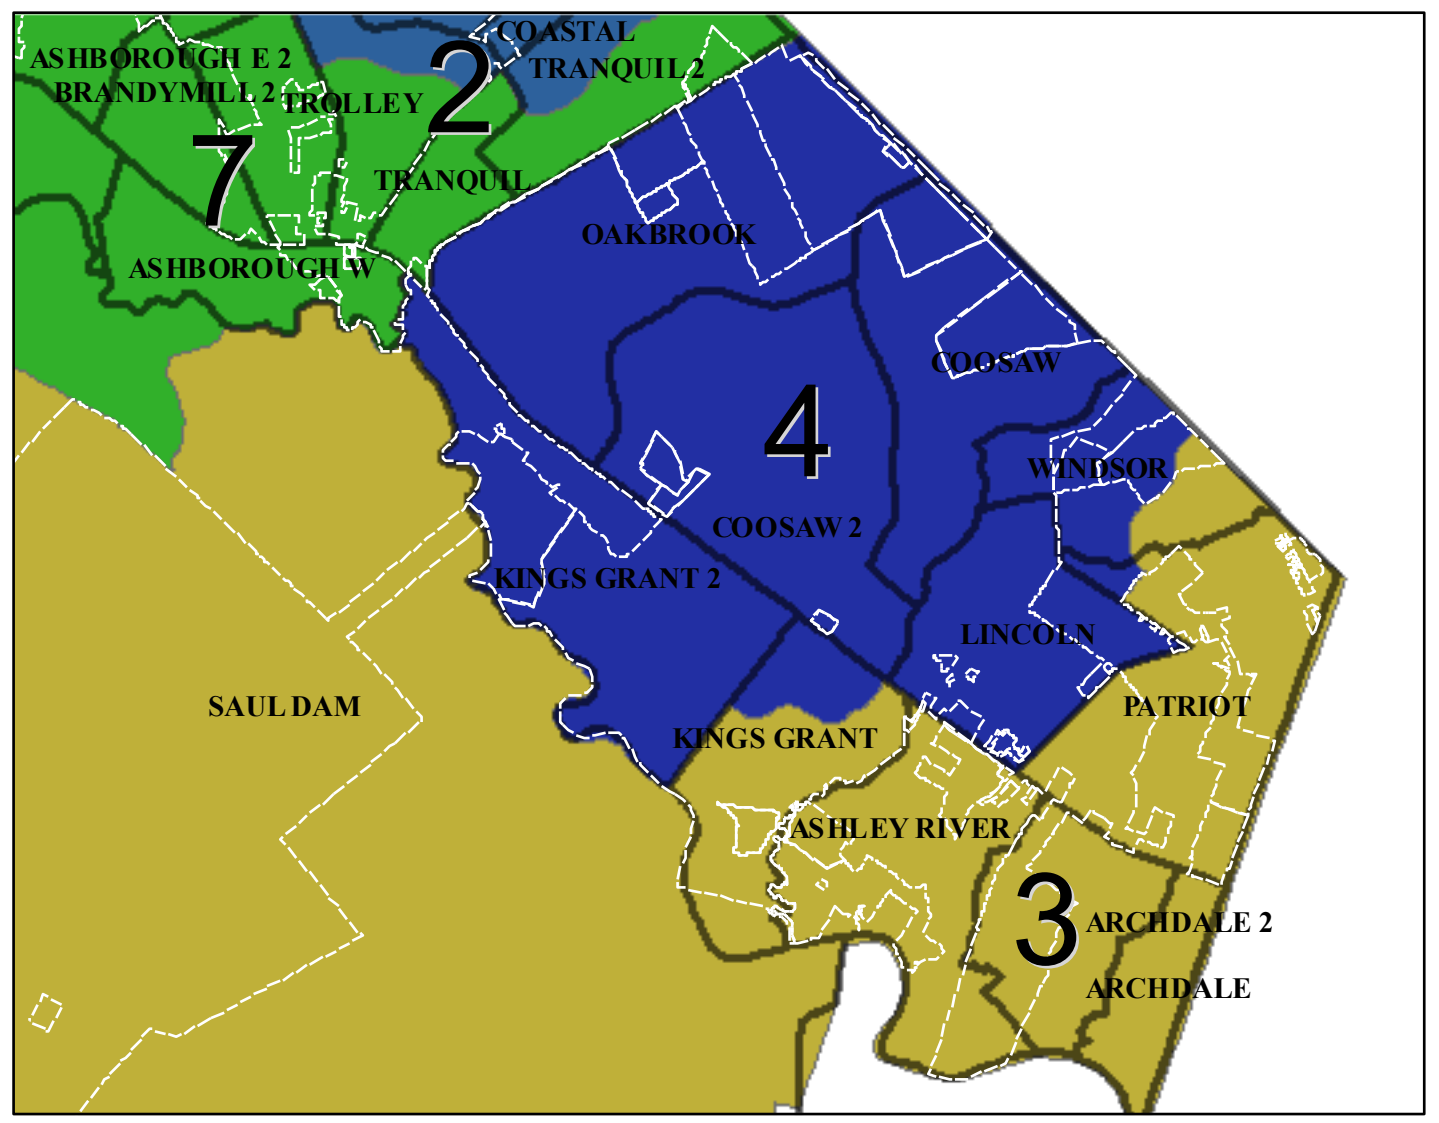

Dorchester County, SC - COUNTY COUNCIL DISTRICTS

HARLEYVILLE

REEVESVILLE

RIDGEVILLE

ST. GEORGE

SUMMERVILLE

NORTH CHARLESTON

2012 CC Districts
 1
 2
 3
 4
 5
 6
 7
 <all other values>

Disclaimer: This map is a graphic representation of data obtained from various sources. All efforts have been made to warrant the accuracy of this map. However, Dorchester County disclaims all representation and liability for the use of this map. Ortho Photography 2007 2009 - Vectors 2010 Dorchester County GIS Dept.