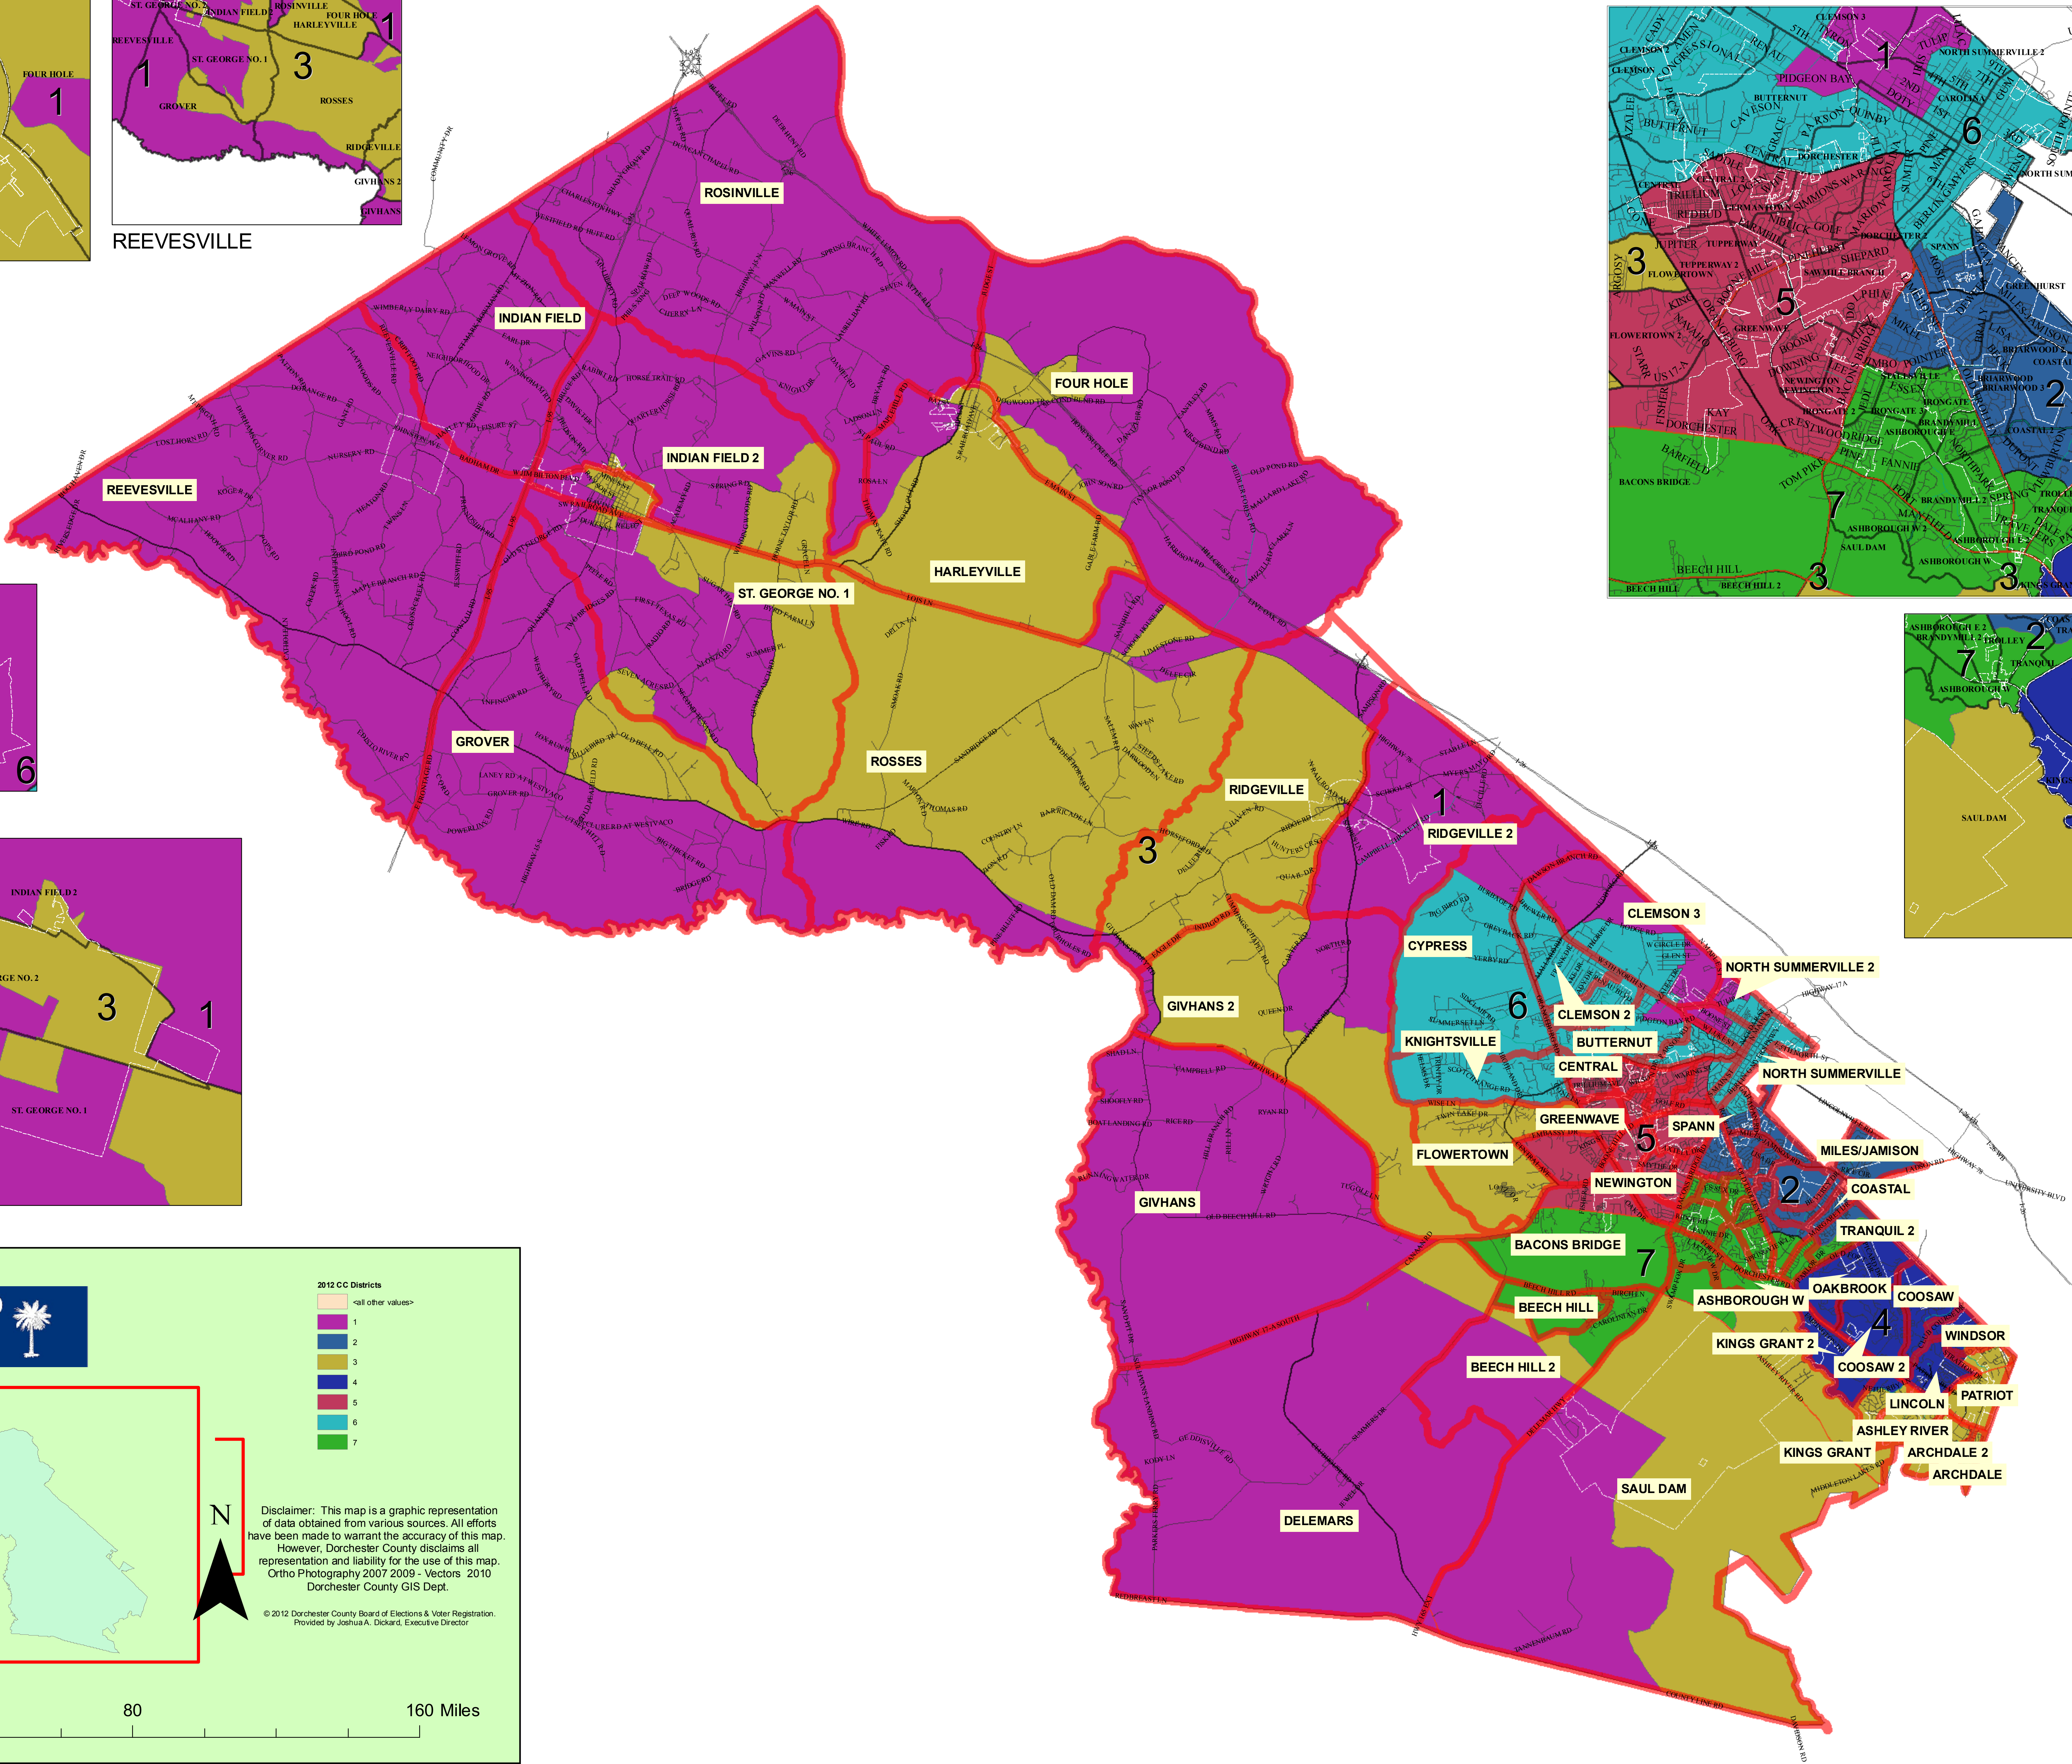

Dorchester County, SC - COUNTY COUNCIL DISTRICTS

HARLEYVILLE

REEVESVILLE

RIDGEVILLE

ST. GEORGE

SUMMERVILLE

NORTH CHARLESTON

2012 CC Districts
 1
 2
 3
 4
 5
 6
 7
 <all other values>

Disclaimer: This map is a graphic representation of data obtained from various sources. All efforts have been made to warrant the accuracy of this map. However, Dorchester County disclaims all representation and liability for the use of this map. Ortho Photography 2007 2009 - Vectors 2010 Dorchester County GIS Dept.

© 2012 Dorchester County Board of Elections & Voter Registration. Provided by Joshua A. Dickard, Executive Director.

0 40 80 160 Miles