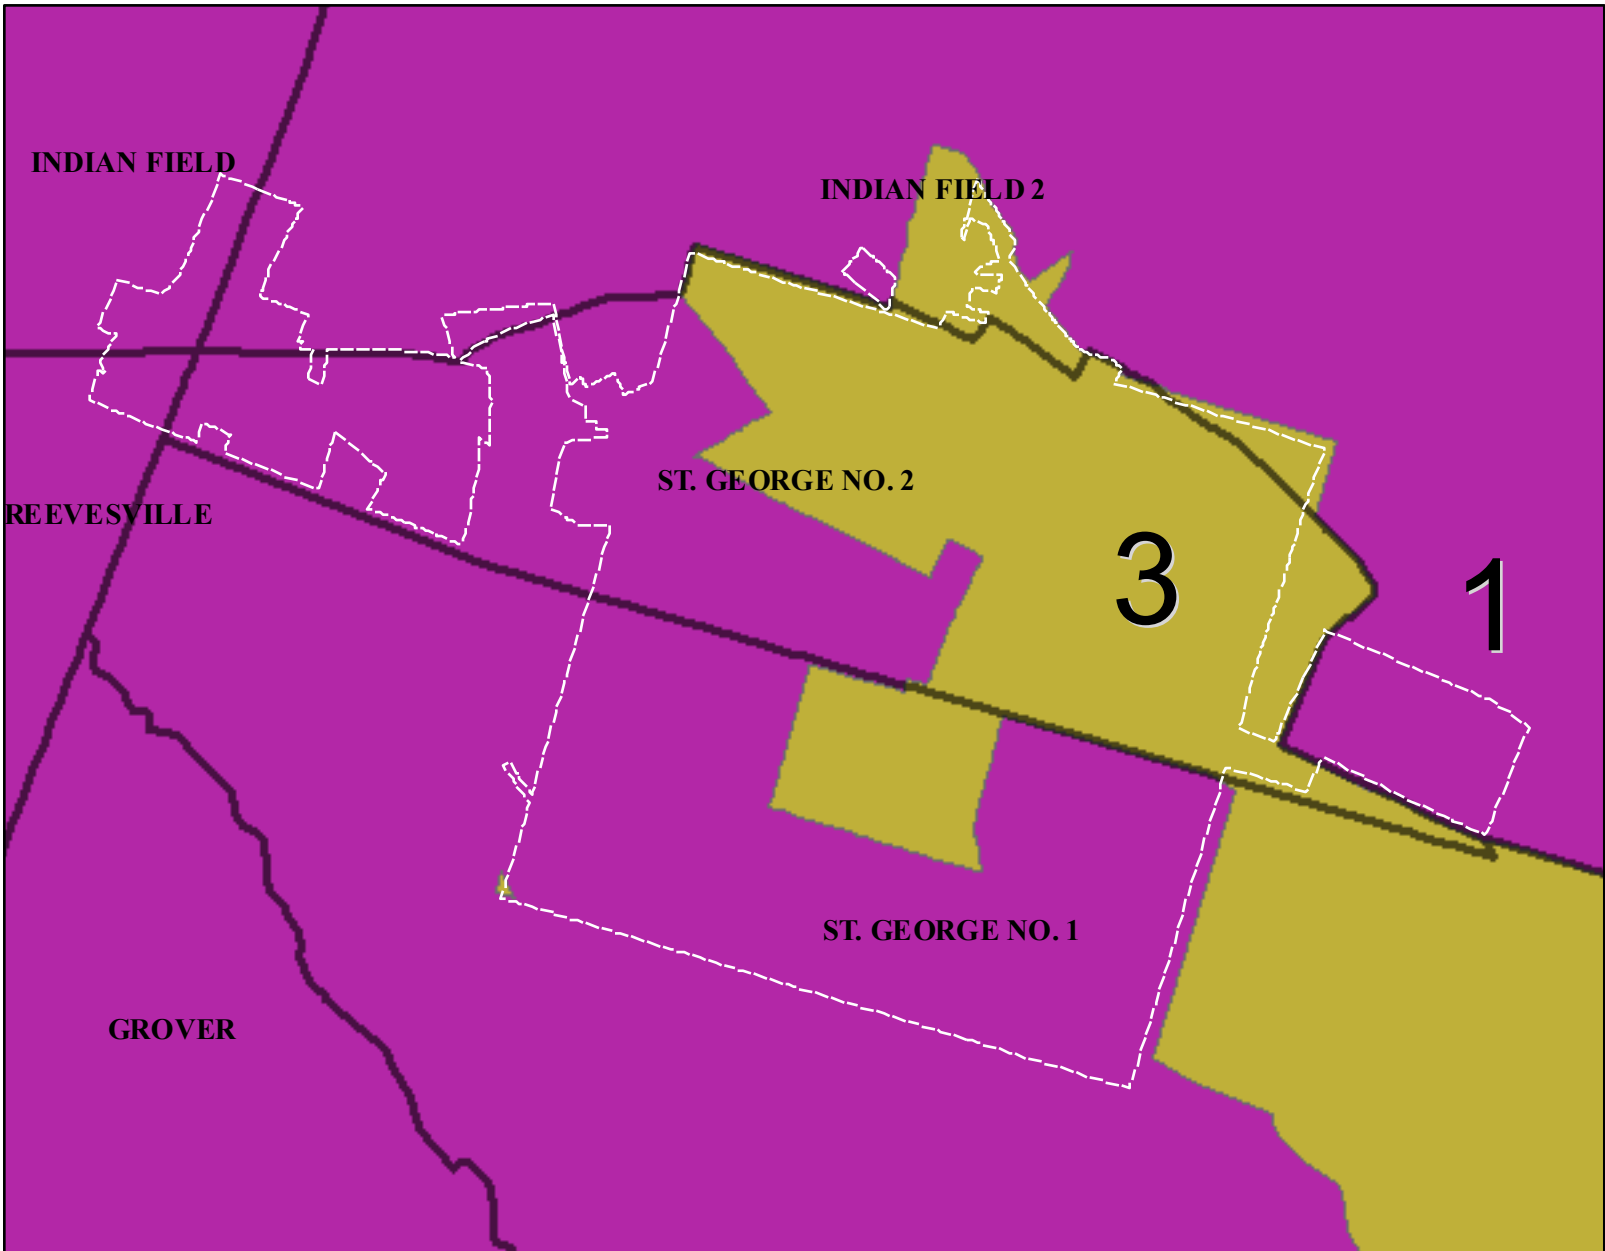

Dorchester County, SC - COUNTY COUNCIL DISTRICTS

HARLEYVILLE

REEVESVILLE

RIDGEVILLE

ST. GEORGE

SUMMERVILLE

NORTH CHARLESTON

2012 CC Districts
 1
 2
 3
 4
 5
 6
 7
 <all other values>

Disclaimer: This map is a graphic representation of data obtained from various sources. All efforts have been made to warrant the accuracy of this map. However, Dorchester County disclaims all representation and liability for the use of this map. Ortho Photography 2007 2009 - Vectors 2010 Dorchester County GIS Dept.