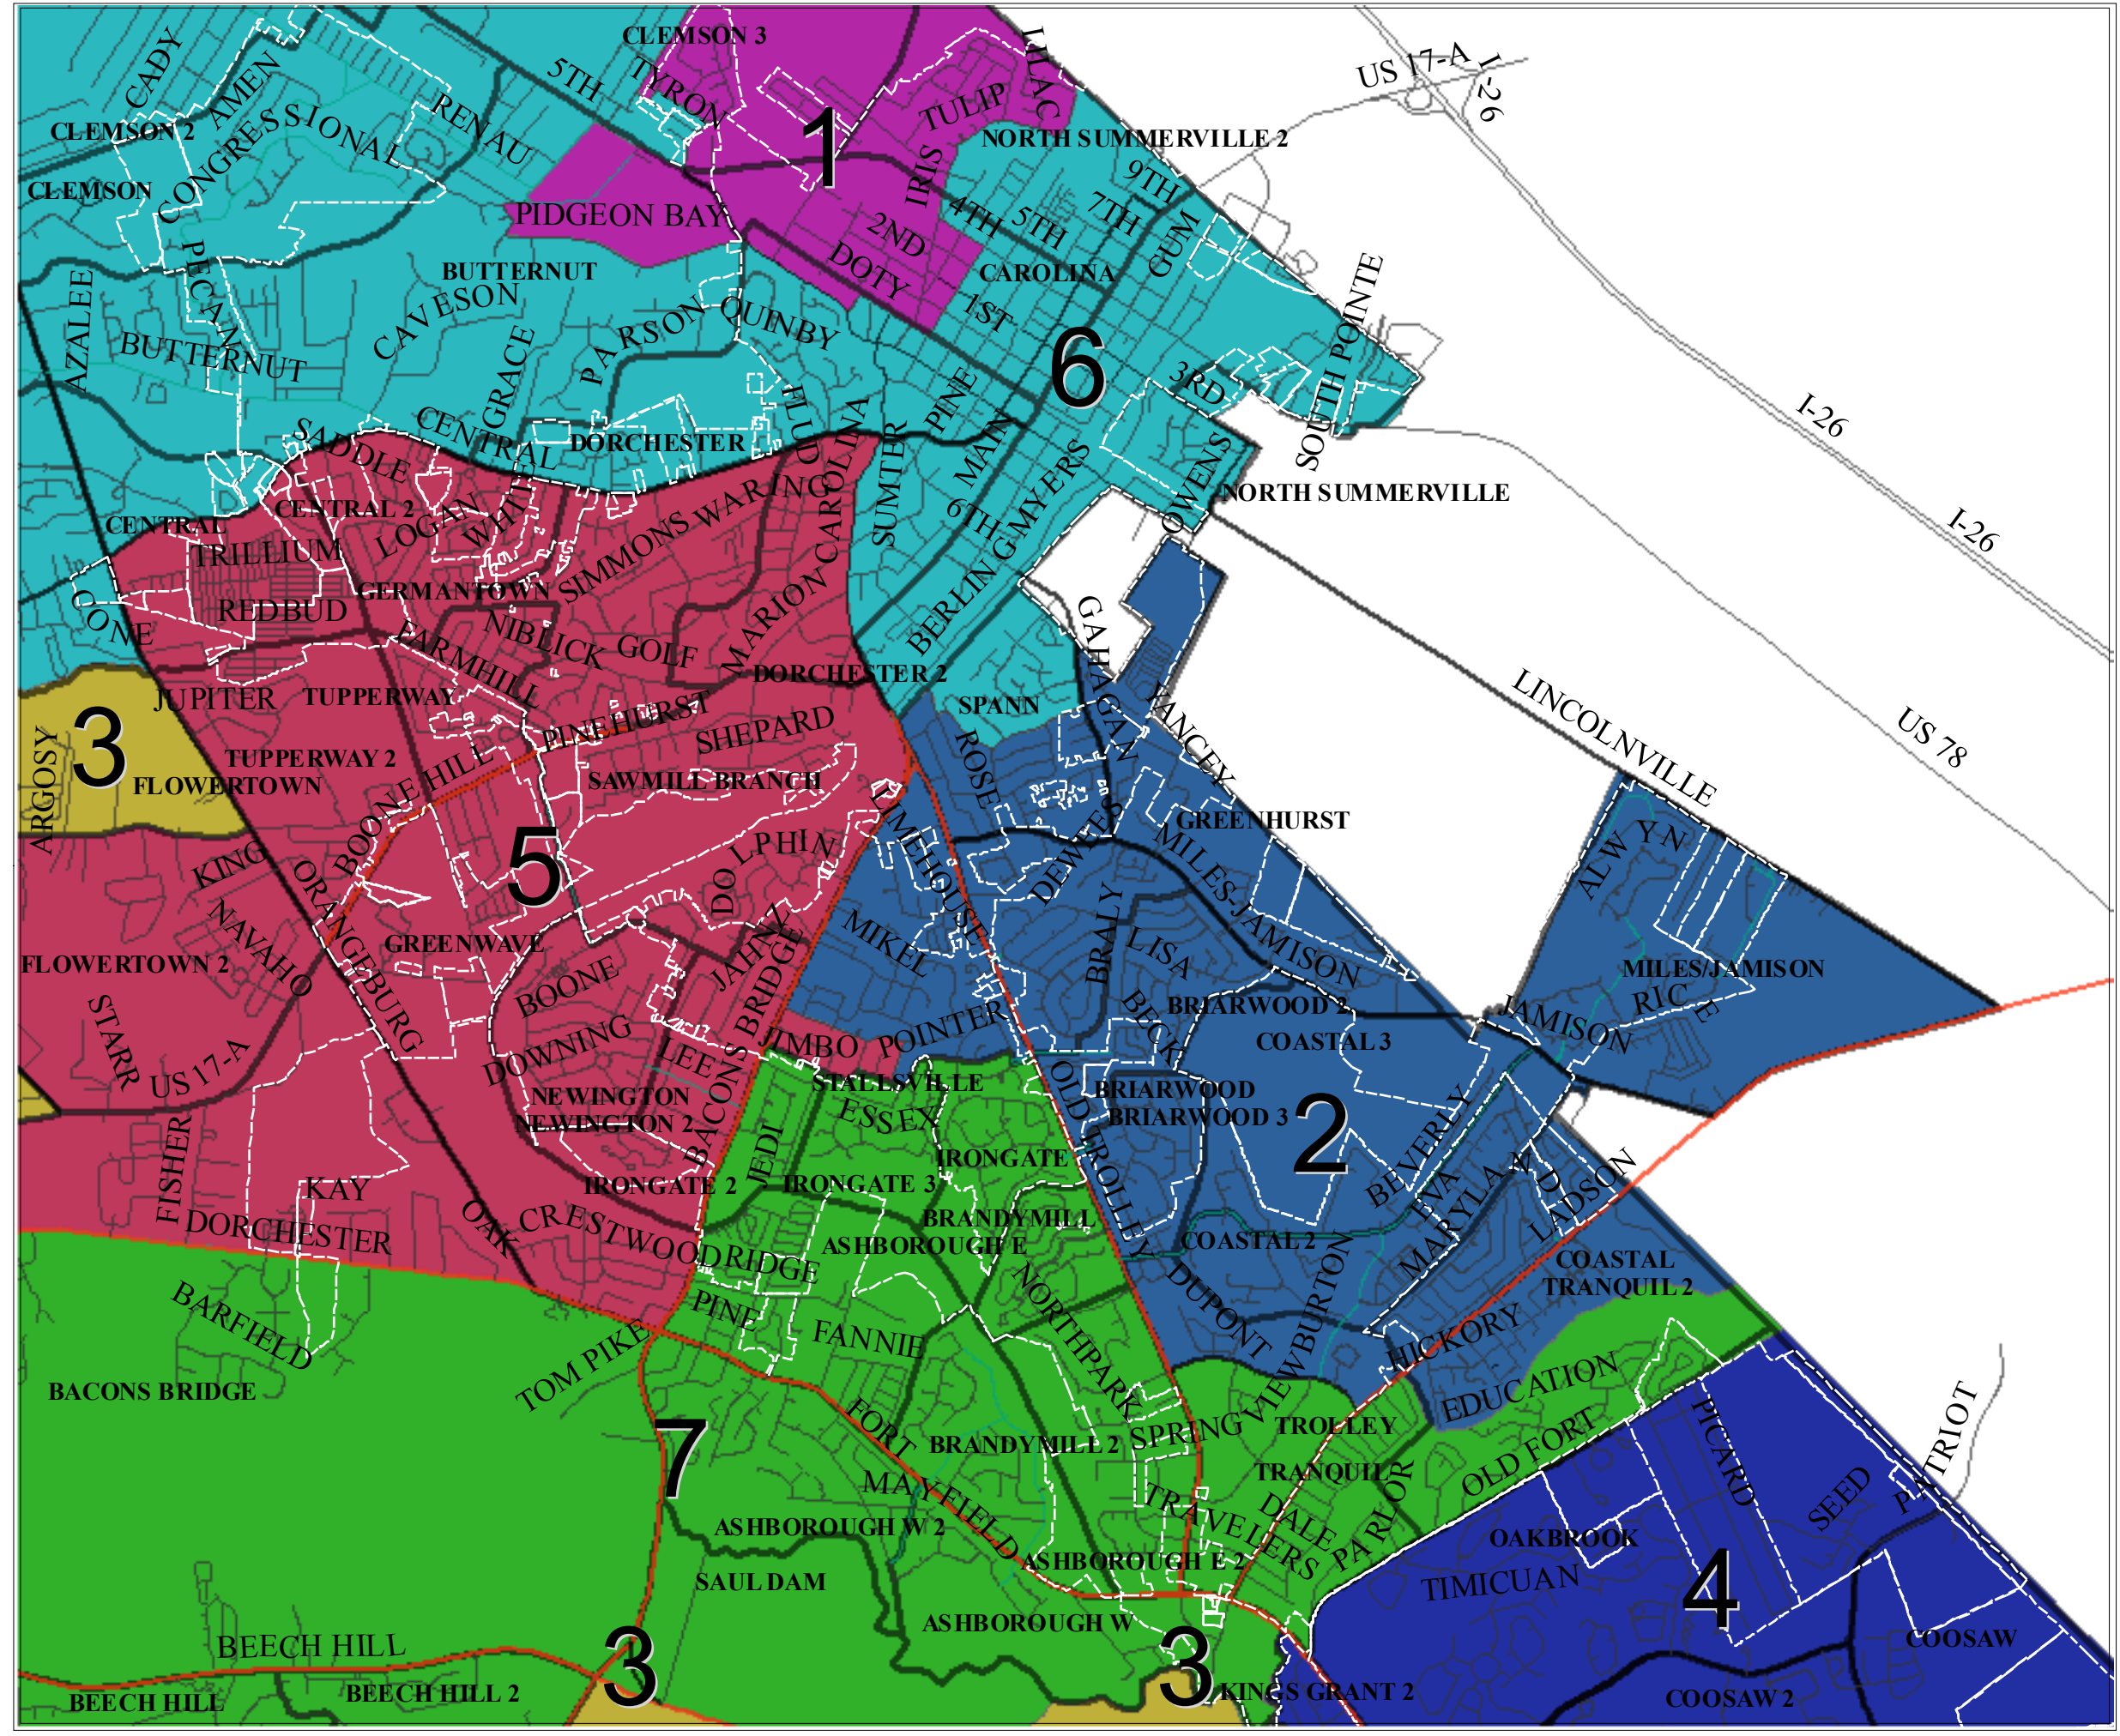

Dorchester County, SC - COUNTY COUNCIL DISTRICTS

HARLEYVILLE

REEVESVILLE

RIDGEVILLE

ST. GEORGE

SUMMERVILLE

NORTH CHARLESTON

2012 CC Districts
 1
 2
 3
 4
 5
 6
 7
 <all other values>

Disclaimer: This map is a graphic representation of data obtained from various sources. All efforts have been made to warrant the accuracy of this map. However, Dorchester County disclaims all representation and liability for the use of this map. Ortho Photography 2007 2009 - Vectors 2010 Dorchester County GIS Dept.

© 2012 Dorchester County Board of Elections & Voter Registration. Provided by Joshua A. Dickard, Executive Director.

0 40 80 160 Miles